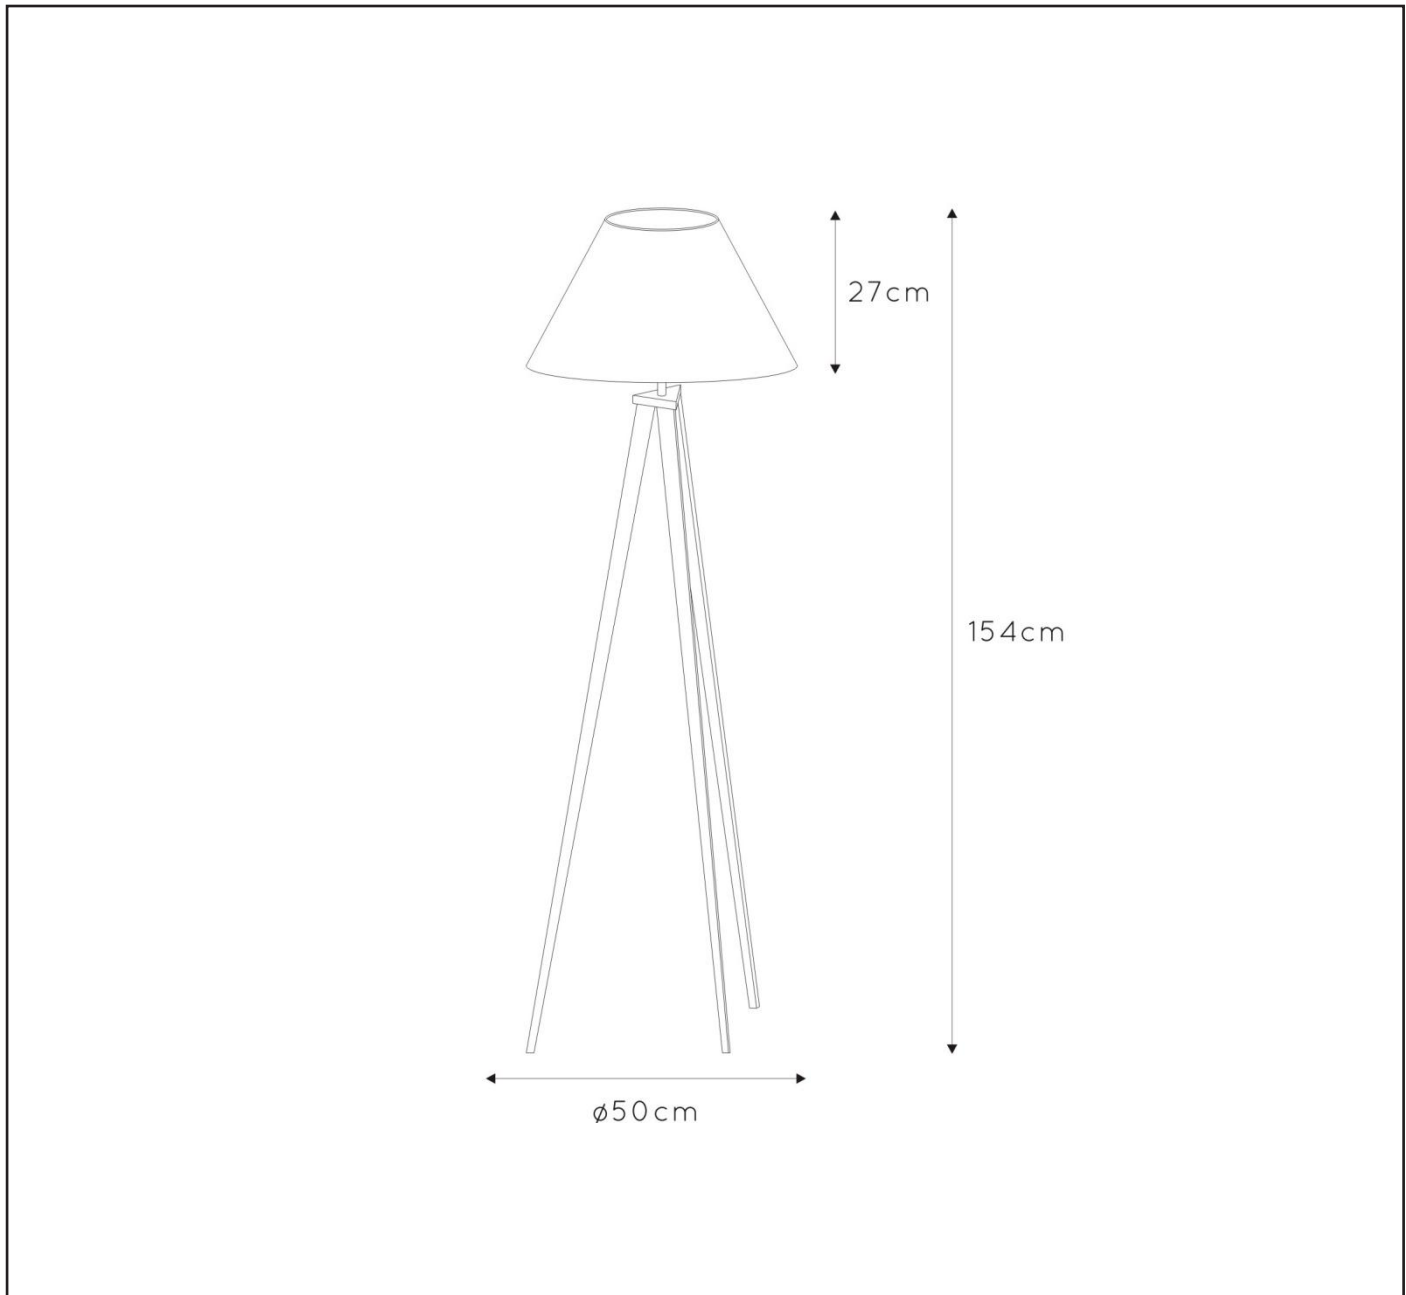

LUCIDE

RECOMMENDED
LUCIDE LIGHT
SOURCE

49022/05/67

Light source dimmable : Yes

Light source incl. : No

General

Dimensions LxWxH : Ø 50 cm x 154 cm
Height minimum : -
Height maximum : 154 cm
Dimensions shade LxWxH : Ø 50cmxØ21 cm
x27cm
Main material : Steel+wood veneer+fabric
Ceiling rose material : -
Color : Nature wood with black shade/
Style : Modern
Shape : As shown
Weight : 0.6/2.4kg
Warranty : 2 years

Product specifications

Dimmable : No
Light direction : Diffuse
Adjustable in height : No
Directional : No
Cable : Yes, Cable on product
Cable length : 200cm
Sensor : Without Sensor
Control : Light Switch Control
IP-Class : 20
Electric class : 2
Light source including ? : No
Lamp socket : E27
Light source number : 1
Power requirements : 220-240V~50Hz
Bulb type & maximum wattage: E27 max.60W

For more specifications of this product please visit

www.lucide.com

LUCIDE

TECHNICAL DRAWING & DIMENSIONS

JOLLI

item number : 42702/81/30

EAN code : 5411212420909

For more specifications, dimensions please visit
www.lucide.com