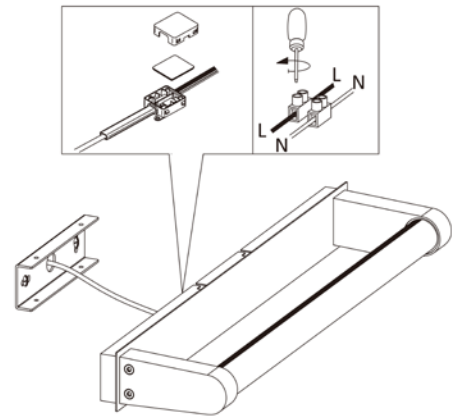

Line drawing of the item

Item number: 39211/10/11

Installation drawing

1

2

3

4

Technical details

materials used:	Metal
color:	Shiny chrome
dimmable and how is the fixture dimmable:	
size:	Height: 10.6 cm Length: 61.2 cm Width: 4.8 cm Net Weight: 1.0 kg
power requirements:	220-240V 50Hz
bulb type and maximum Wattage:	T8 LED 10W
number of bulbs:	1xT8 LED
IP degree:	IP44