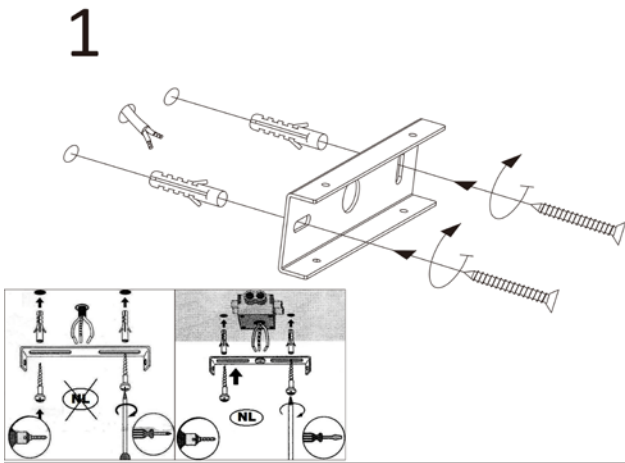

Line drawing of the item

Item number: 39211/10/11

Installation drawing

1

2

3

4

Technical details

materials used:	Metal
color:	Shiny chrome
dimmable and how is the fixture dimmable:	
size:	Height: 10.6 cm Length: 61.2 cm Width: 4.8 cm Net Weight: 1.0 kg
power requirements:	220-240V 50Hz
bulb type and maximum Wattage:	T8 LED 10W
number of bulbs:	1xT8 LED
IP degree:	IP44