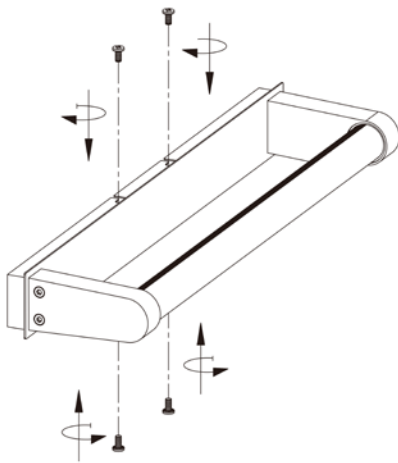

Line drawing of the item

Item number: 39211/10/11

Installation drawing

1

2

3

4

Technical details

materials used:	Metal
color:	Shiny chrome
dimmable and how is the fixture dimmable:	
size:	Height: 10.6 cm Length: 61.2 cm Width: 4.8 cm Net Weight: 1.0 kg
power requirements:	220-240V 50Hz
bulb type and maximum Wattage:	T8 LED 10W
number of bulbs:	1xT8 LED
IP degree:	IP44