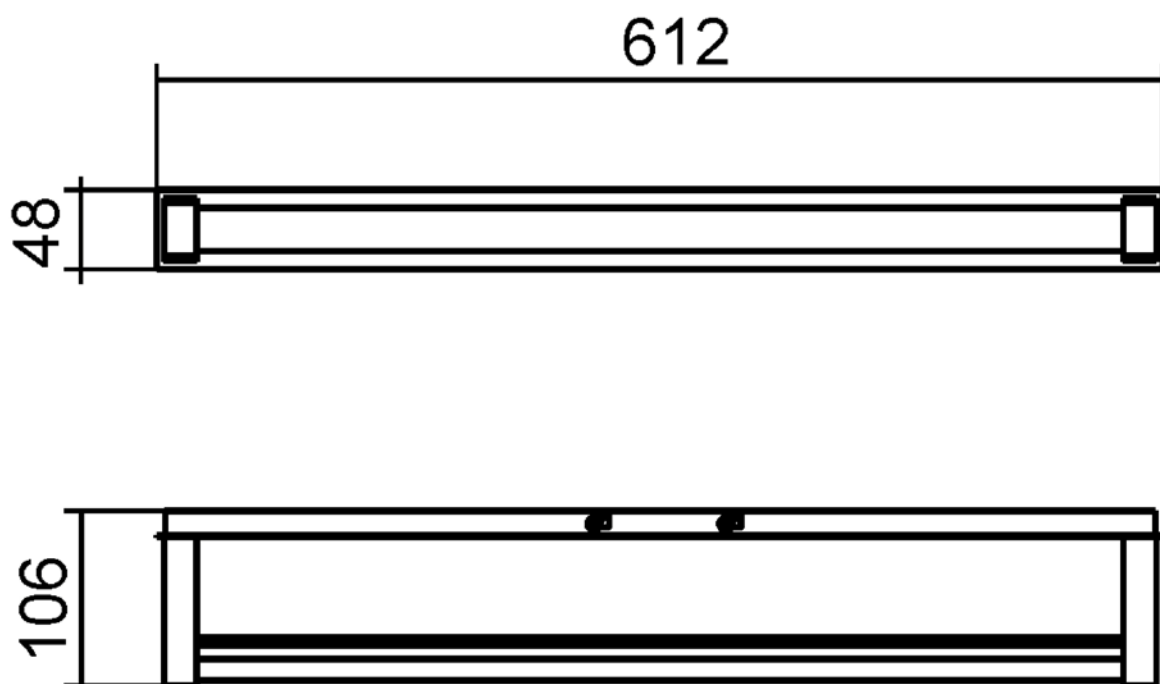

Line drawing of the item

Item number: 39211/10/11

Installation drawing

1

2

3

4

Technical details

materials used:	Metal
color:	Shiny chrome
dimmable and how is the fixture dimmable:	
size:	Height: 10.6 cm Length: 61.2 cm Width: 4.8 cm Net Weight: 1.0 kg
power requirements:	220-240V 50Hz
bulb type and maximum Wattage:	T8 LED 10W
number of bulbs:	1xT8 LED
IP degree:	IP44