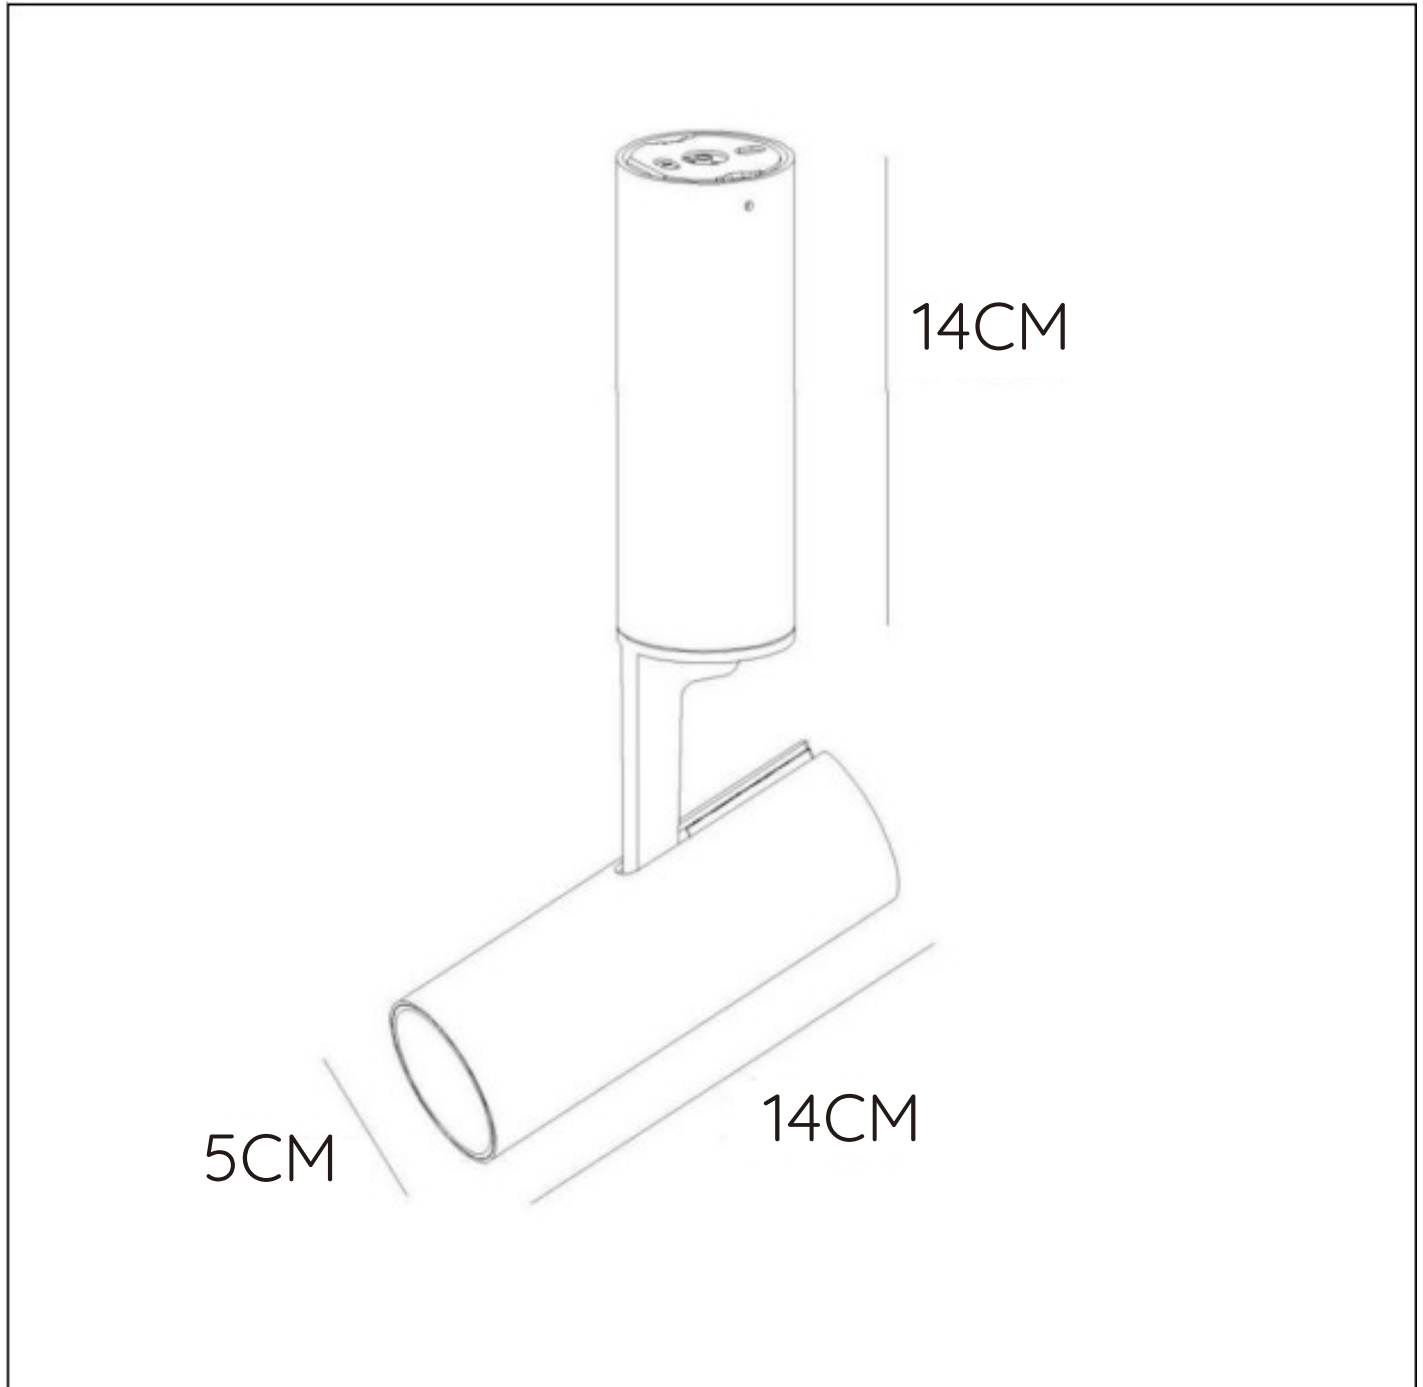

L U C I D E

item number :35909/13/31

EAN code : 5411212351593

**GREG-LED****General****Dimensions LxWxH :** 14 cm x 5 cm x 28 cm**Height minimum :** 28 cm**Height maximum :** 28 cm**Dimensions shade LxWxH :** -**Main material :** Aluminum**Ceiling rose material :** -**Color :** White**Style :** Modern**Shape :** Cylinder**Weight :** 0,62 kg**Warranty :** 3 years**Product specifications****Dimmable :** No**Light direction :** Downlight**Adjustable in height :** Not In Height  
Adjustable**Directional :** Rotatable & Titable**Cable :** No Cable On Product(360 Degree)**Cable length :** -**Sensor :** Without Sensor**Control :** Light Switch Control**IP-Class :** 20**Electric class :** 2**Light source including ?:** Yes**Lamp socket :** Integrated LED**Light source number :** 1**Power requirements :** 220-240V~50/60Hz**Bulb type & maximum wattage :** LED- max.13W

# GREG-LED

Item number : 35909/13/31

EAN code : 5411212351593

For more specifications, dimensions please visit

[www.lucide.com](http://www.lucide.com)

L U C I D E

INSTALLATION DRAWING SPECIFICATIONS

1