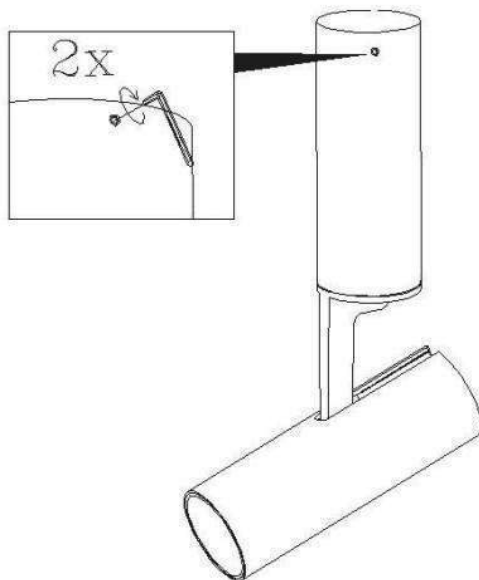

L U C I D E

INSTALLATION DRAWING SPECIFICATIONS

1

2

3

4

Dit product bevat een lichtbron van energie-efficiëntieklasse G
Ce produit contient une source lumineuse de classe énergétique G
This product contains a light source of energy efficiency class G
Dieses Produkt enthält eine Lichtquelle der Energieeffizienzklasse G
Ten produkt zawiera ród o wiat a o klasie efektywno ci energetycznej G