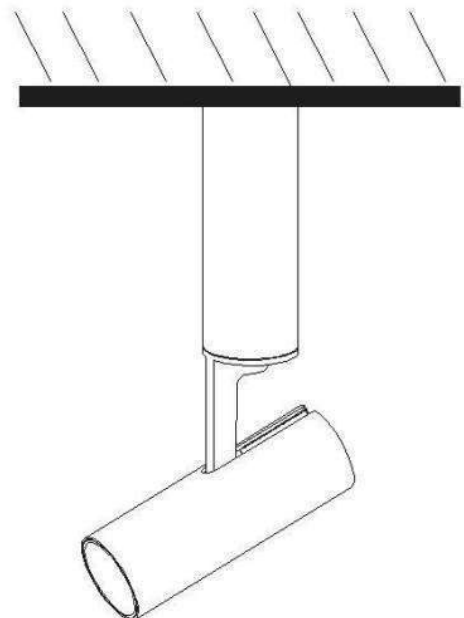

Dit product bevat een lichtbron van energie-efficiëntieklasse G
Ce produit contient une source lumineuse de classe énergétique G
This product contains a light source of energy efficiency class G
Dieses Produkt enthält eine Lichtquelle der Energieeffizienzklasse G
Ten produkt zawiera ród o wiat a o klasie efektywno ci energetycznej G