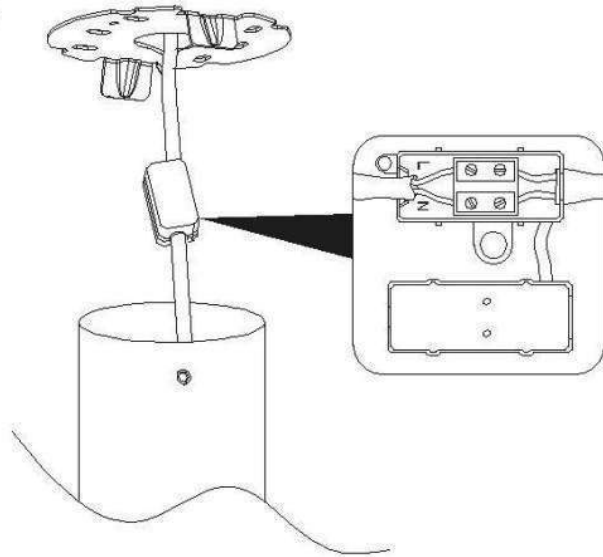

L U C I D E

INSTALLATION DRAWING SPECIFICATIONS

1

2

3

4

Dit product bevat een lichtbron van energie-efficiëntieklasse G
Ce produit contient une source lumineuse de classe énergétique G
This product contains a light source of energy efficiency class G
Dieses Produkt enthält eine Lichtquelle der Energieeffizienzklasse G
Ten produkt zawiera ród o wiat a o klasie efektywno ci energetycznej G