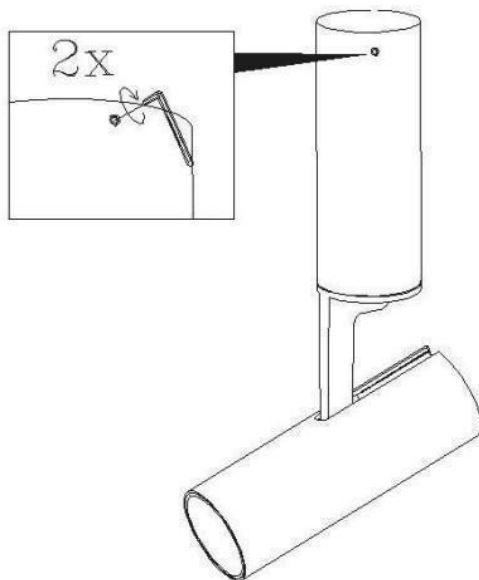

L U C I D E

INSTALLATION DRAWING SPECIFICATIONS

1

2

3

4

Dit product bevat een lichtbron van energie-efficiëntieklasse G
Ce produit contient une source lumineuse de classe énergétique G
This product contains a light source of energy efficiency class G
Dieses Produkt enthält eine Lichtquelle der Energieeffizienzklasse G
Ten produkt zawiera ród o wiat a o klasie efektywno ci energetycznej G