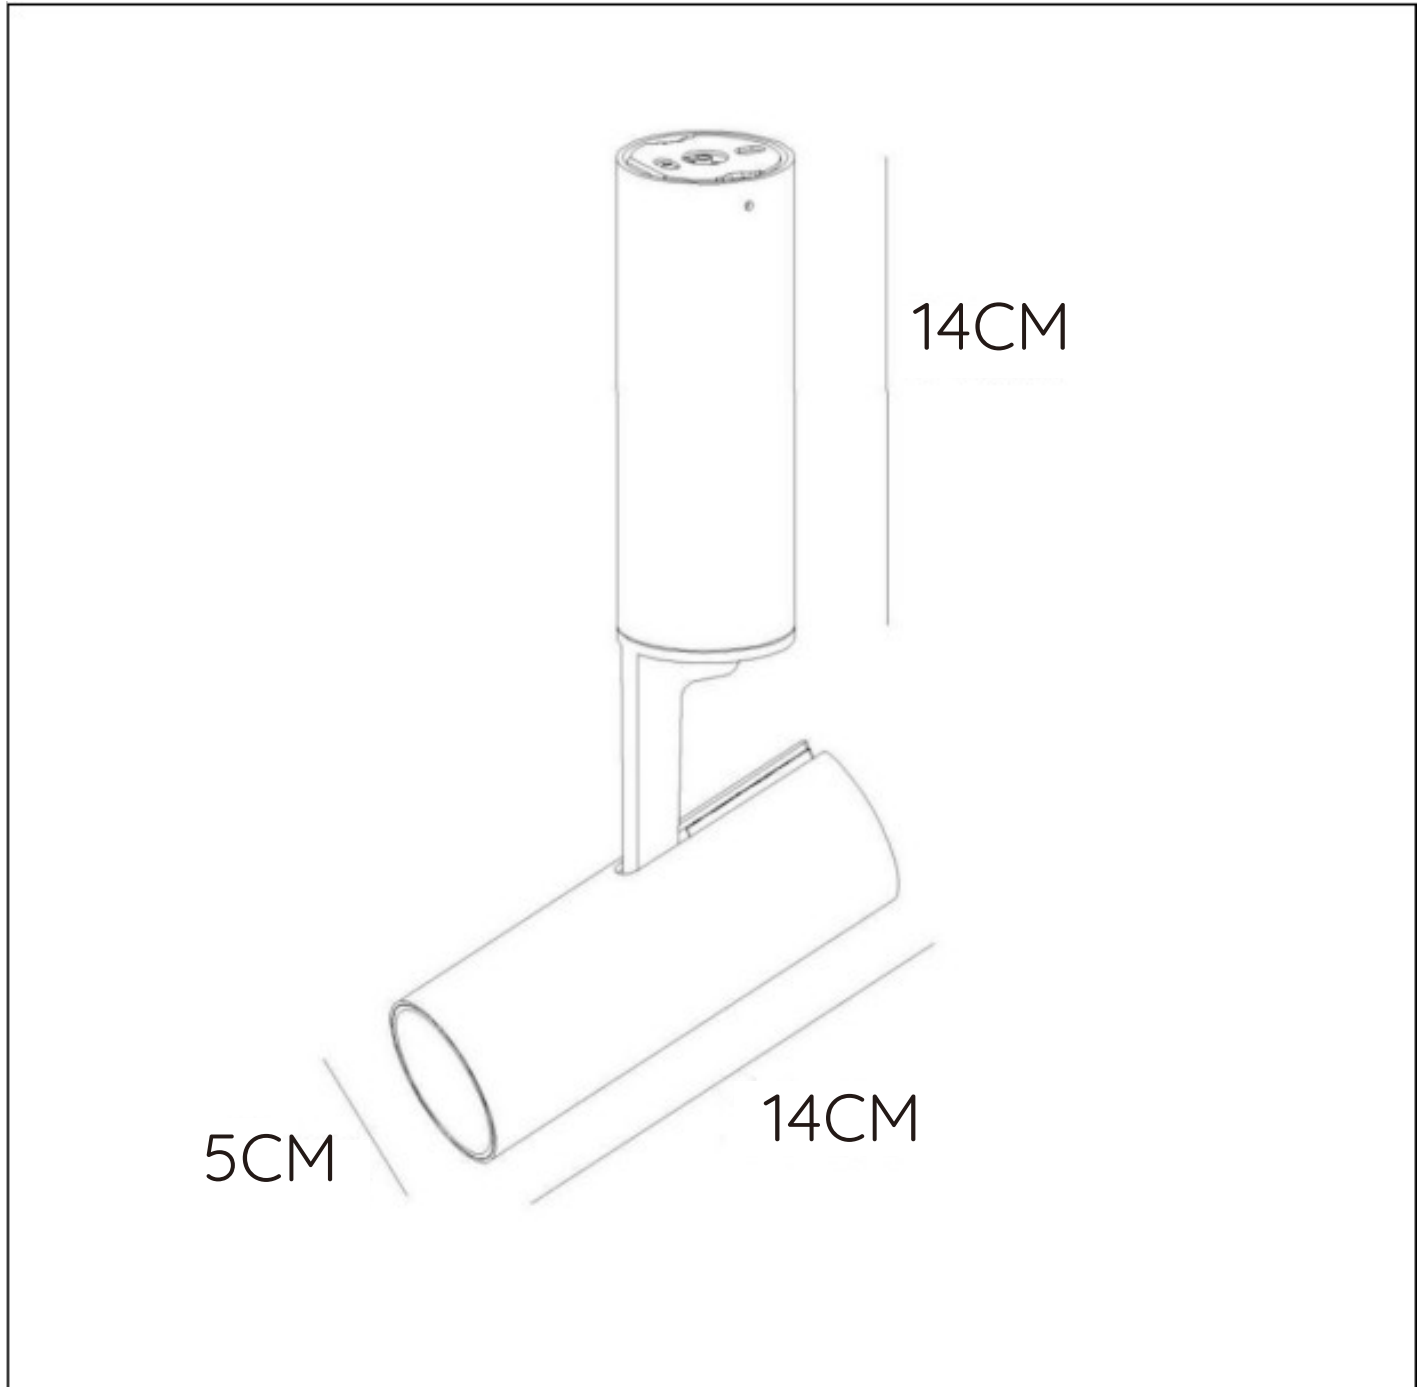

LUCIDE

GENERAL SPECIFICATIONS

item number : 35909/13/30  
 EAN code : 5411212351586

**GREG-LED**

## General

**Dimensions LxWxH :** 14 cm x 5 cm x 28 cm  
**Height minimum :** 28 cm  
**Height maximum :** 28 cm  
**Dimensions shade LxWxH :** -  
**Main material :** Aluminum  
**Ceiling rose material :** -  
**Color :** Black  
**Style :** Modern  
**Shape :** Cylinder  
**Weight :** 0,62 kg  
**Warranty :** 3 years

## Product specifications

**Dimmable :** No  
**Light direction :** Downlight  
**Adjustable in height :** Not In Height  
 Adjustable  
**Directional :** Rotatable & Titable  
**Cable :** No Cable On Product(360 Degree)  
**Cable length :** -  
**Sensor :** Without Sensor  
**Control :** Light Switch Control  
**IP-Class :** 20  
**Electric class :** 2  
**Light source including ?:** Yes  
**Lamp socket :** Integrated LED  
**Light source number :** 1  
**Power requirements :** 220-240V~50/60Hz  
**Bulb type & maximum wattage :** LED- max.13W

# GREG-LED

Item number : 35909/13/30

EAN code : 5411212351586

For more specifications, dimensions please visit

[www.lucide.com](http://www.lucide.com)

L U C I D E

INSTALLATION DRAWING SPECIFICATIONS

1