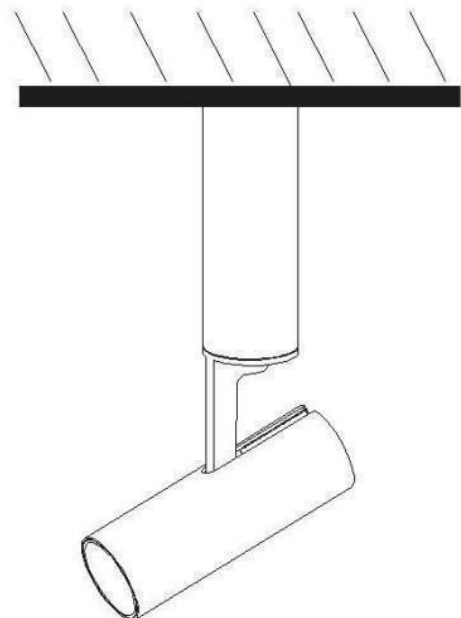

Dit product bevat een lichtbron van energie-efficiëntieklasse G
Ce produit contient une source lumineuse de classe énergétique G
This product contains a light source of energy efficiency class G
Dieses Produkt enthält eine Lichtquelle der Energieeffizienzklasse G
Ten produkt zawiera ród o wiat a o klasie efektywno ci energetycznej G