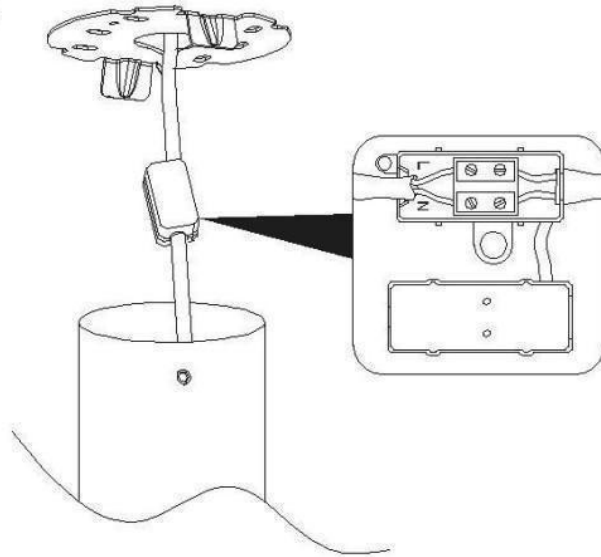

L U C I D E

INSTALLATION DRAWING SPECIFICATIONS

1

2

3

4

Dit product bevat een lichtbron van energie-efficiëntieklasse G
Ce produit contient une source lumineuse de classe énergétique G
This product contains a light source of energy efficiency class G
Dieses Produkt enthält eine Lichtquelle der Energieeffizienzklasse G
Ten produkt zawiera ród o wiat a o klasie efektywno ci energetycznej G