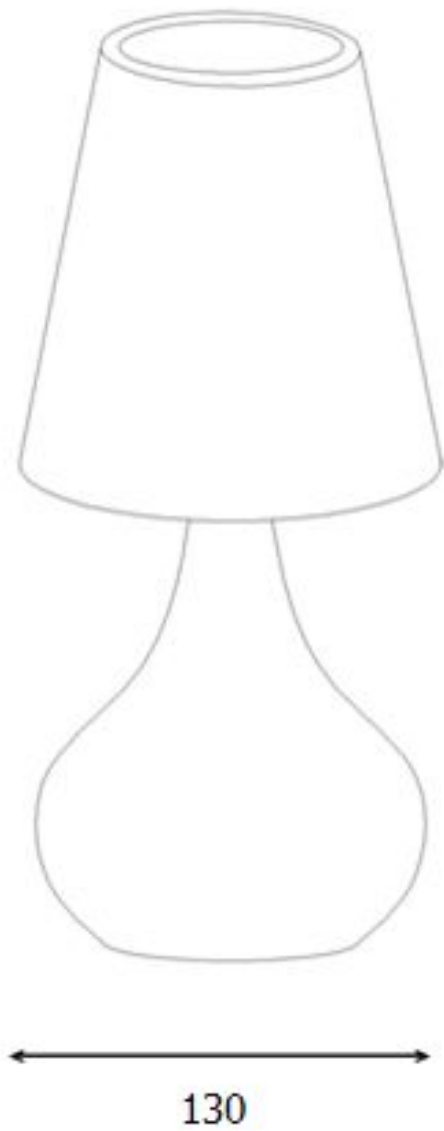

Line drawing of the item (with outline dimensions)

Item number: 34500/81/41

Installation drawing (the same as it in its instruction manual)

1

2

3

4

5

## Technical details

materials used:	Metal
color:	Matt warm grey 11U
dimmable and how is the fixture dimmable:	
size:	Height: 25cm
	Length: 23cm
	Width: 23cm
	Net Weight: 0.40KG
power requirements:	220V-240V~50Hz
bulb type and maximum Wattage:	E14 Max.25W
number of bulbs:	1XE14
IP degree:	IP20