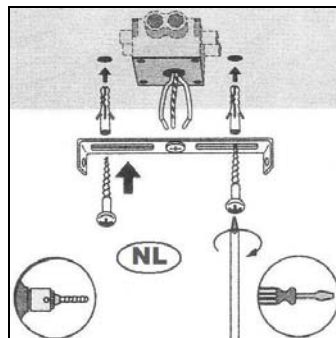

Item number: 33961/15/31

Technical details

Materials used:	Iron+Aluminum
Color:	Texture black+Texture white
Dimmable and how is fixture dimmable	Yes
Size:	Height: Max 16cm
	Length: 38cm
	Width: 8cm
	Net weight:
Power requirements:	220-240V~50Hz
Bulb type and maximum wattage:	LED GU10 Max.5W
Number of bulbs:	3PCS
IP degree:	IP20