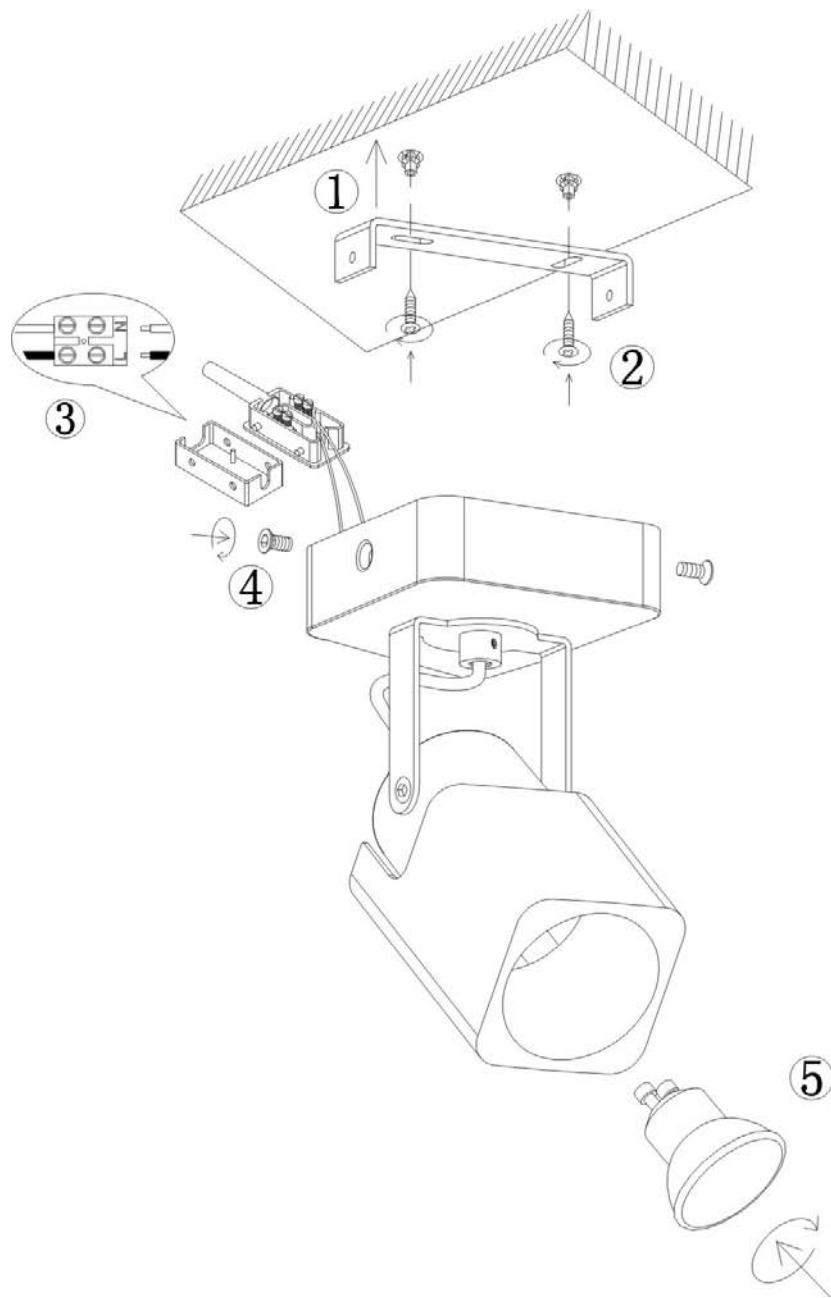

Item number: 33961/05/31

Technical details

Materials used:	Iron+Aluminum
Color:	Texture black+Texture white
Dimmable and how is fixture dimmable	Yes
Size:	Height: Max 16cm
	Length: 8cm
	Width: 8cm
	Net weight:
Power requirements:	220-240V~50Hz
Bulb type and maximum wattage:	LED GU10 Max.5W
Number of bulbs:	1PC
IP degree:	IP20