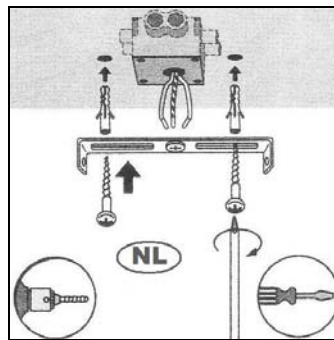

Item number: 33961/05/31

Technical details

Materials used:	Iron+Aluminum
Color:	Texture black+Texture white
Dimmable and how is fixture dimmable	Yes
Size:	Height: Max 16cm
	Length: 8cm
	Width: 8cm
	Net weight:
Power requirements:	220-240V~50Hz
Bulb type and maximum wattage:	LED GU10 Max.5W
Number of bulbs:	1PC
IP degree:	IP20