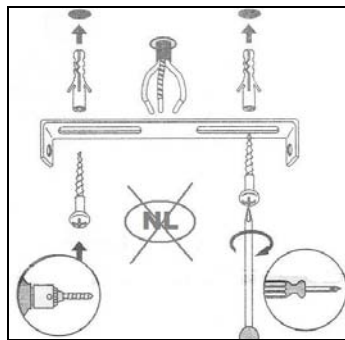

Item number: 33961/05/31

Technical details

Materials used:	Iron+Aluminum
Color:	Texture black+Texture white
Dimmable and how is fixture dimmable	Yes
Size:	Height: Max 16cm
	Length: 8cm
	Width: 8cm
	Net weight:
Power requirements:	220-240V~50Hz
Bulb type and maximum wattage:	LED GU10 Max.5W
Number of bulbs:	1PC
IP degree:	IP20