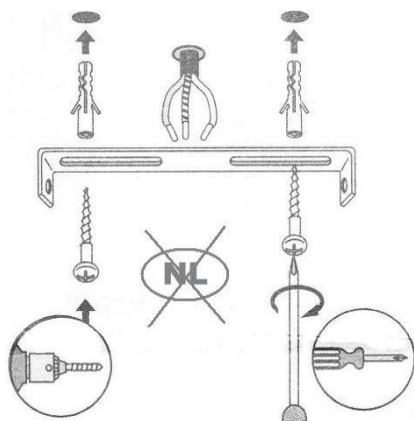

Line drawing of the item

Item number: 33258/10/31

Installation drawing

## Technical details

materials used:	Iron+Aluminum
color:	Texture White
dimnable and how is the fixture dimmable:	
size:	Height: Length: Width: Net Weight:
	5.5cm 26.4cm 12cm 2.5kg
power requirements:	220-240V~50Hz
bulb type and maximum Wattage:	2XLED Max.5W
number of bulbs:	2X5W
IP degree:	IP20