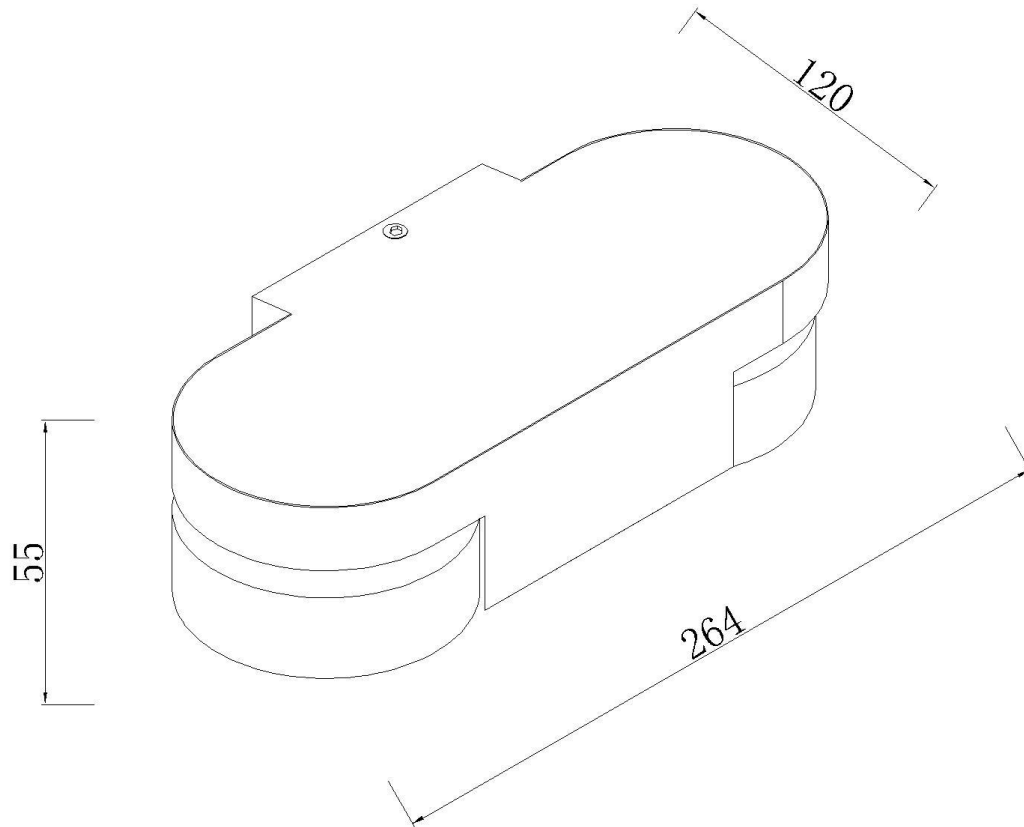

Line drawing of the item

Item number: 33258/10/31

Installation drawing

## Technical details

materials used:	Iron+Aluminum
color:	Texture White
dimnable and how is the fixture dimmable:	
size:	Height: Length: Width: Net Weight:
	5.5cm 26.4cm 12cm 2.5kg
power requirements:	220-240V~50Hz
bulb type and maximum Wattage:	2XLED Max.5W
number of bulbs:	2X5W
IP degree:	IP20