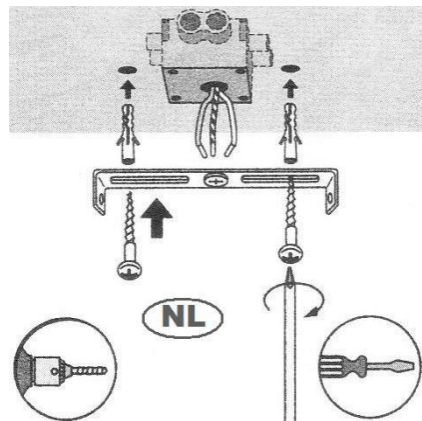

Line drawing of the item

Item number: 33258/10/31

Installation drawing

## Technical details

materials used:	Iron+Aluminum
color:	Texture White
dimnable and how is the fixture dimmable:	
size:	Height: Length: Width: Net Weight:
	5.5cm 26.4cm 12cm 2.5kg
power requirements:	220-240V~50Hz
bulb type and maximum Wattage:	2XLED Max.5W
number of bulbs:	2X5W
IP degree:	IP20