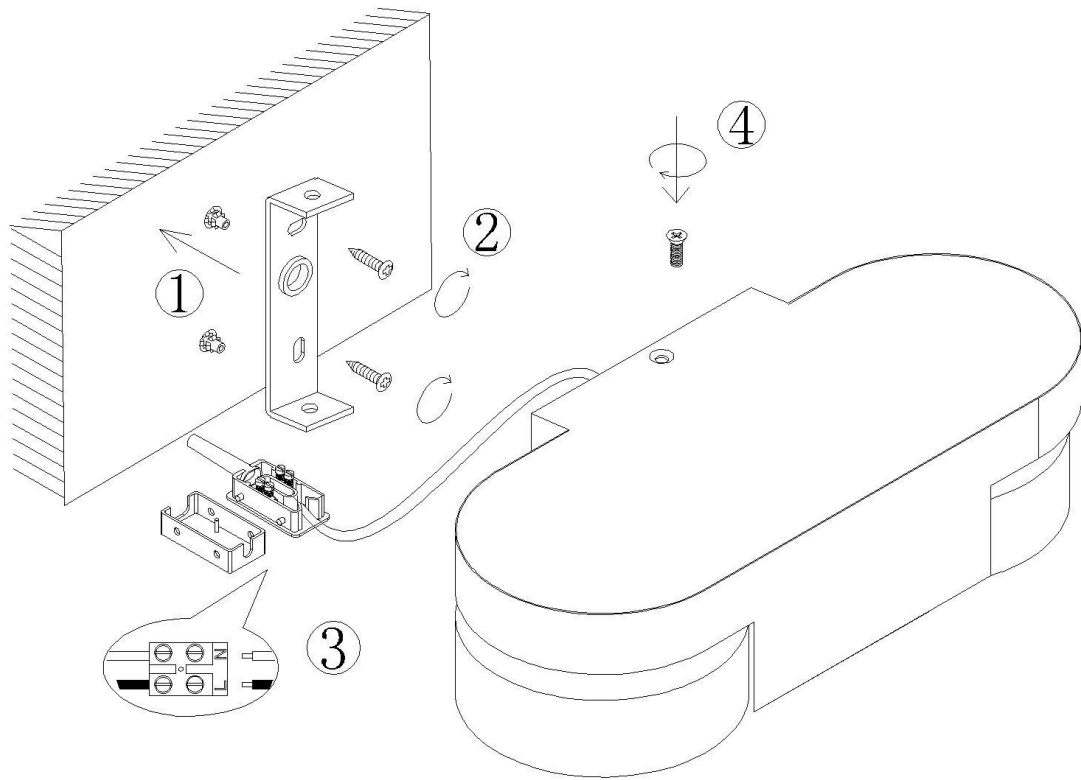

Line drawing of the item

Item number: 33258/10/31

Installation drawing

## Technical details

materials used:	Iron+Aluminum
color:	Texture White
dimnable and how is the fixture dimmable:	
size:	Height: Length: Width: Net Weight:
	5.5cm 26.4cm 12cm 2.5kg
power requirements:	220-240V~50Hz
bulb type and maximum Wattage:	2XLED Max.5W
number of bulbs:	2X5W
IP degree:	IP20