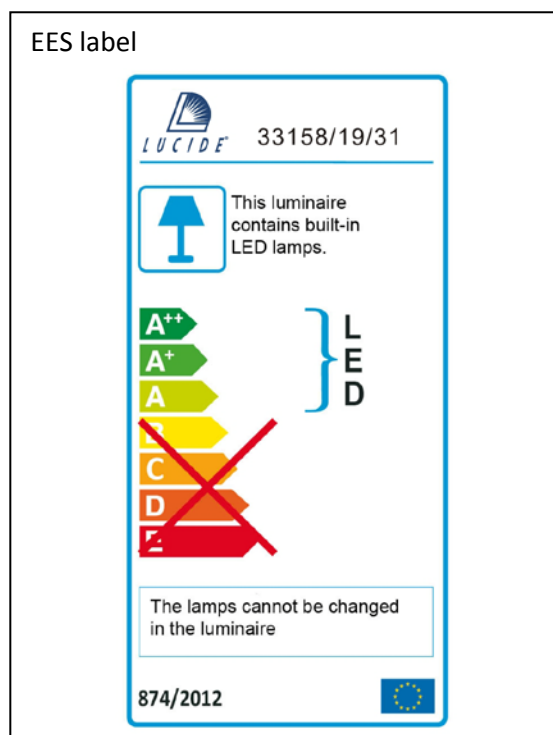

Exclusions pour la garantie : 1. Les pièces de verre cassées sur l'appareil ne seront remplacées que 14 jours à compter de l'achat par l'utilisateur final. 2. L'usure normale, la décoloration résultant d'une utilisation normale. 3. Les dégâts causés par des facteurs externes comme le feu, l'eau, une utilisation / installation ou maintenance incorrecte du produit.

Pour les réclamations de de garantie, le client doit remettre les appareils / pièces défectueuses et le ticket d'achat original.

Garantiebestimmungen:

Lucide NV garantiert für einen Zeitraum von 2 Jahren ab Kaufdatum und Kauf durch den Endkunden, dass das gelieferte Produkt frei von Material- und Herstellungsfehlern ist, sofern das Produkt gemäß der Bedienungsanleitung installiert und gewartet wird.

Von der Garantie ausgenommen: 1. Gebrochene Glasteile der Fassung werden nur innerhalb von 14 Tagen ab Kauf durch den Endkunden ersetzt. 2. Normaler Verschleiß, Verfärbungen aufgrund des normalen Gebrauchs. 3. Beschädigungen aufgrund externer Ursachen wie Feuer, Wasser, unsachgemäße Nutzung/ Installation oder Wartung des Produkts.

Kunden müssen das defekte Produkt/Teil und den Originalkaufbeleg einsenden, um Garantieansprüche geltend zu machen.

Other languages of the manual and further explanations can be found on our website.