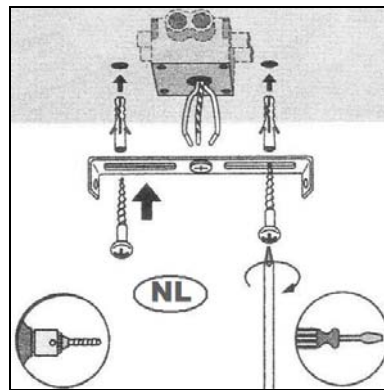

Item number: 33158/19/31

Technical details

Materials used:	Aluminum
Color:	Texture White
Dimmable and how is fixture dimmable	Yes
Size:	Height: Max. 12.5cm
	Length: 25.5cm
	Width: 25.5cm
	Net weight:
Power requirements:	220-240V~50Hz
Bulb type and maximum wattage:	CREE LED Max.5W
Number of bulbs:	4PCS LED
IP degree:	IP20