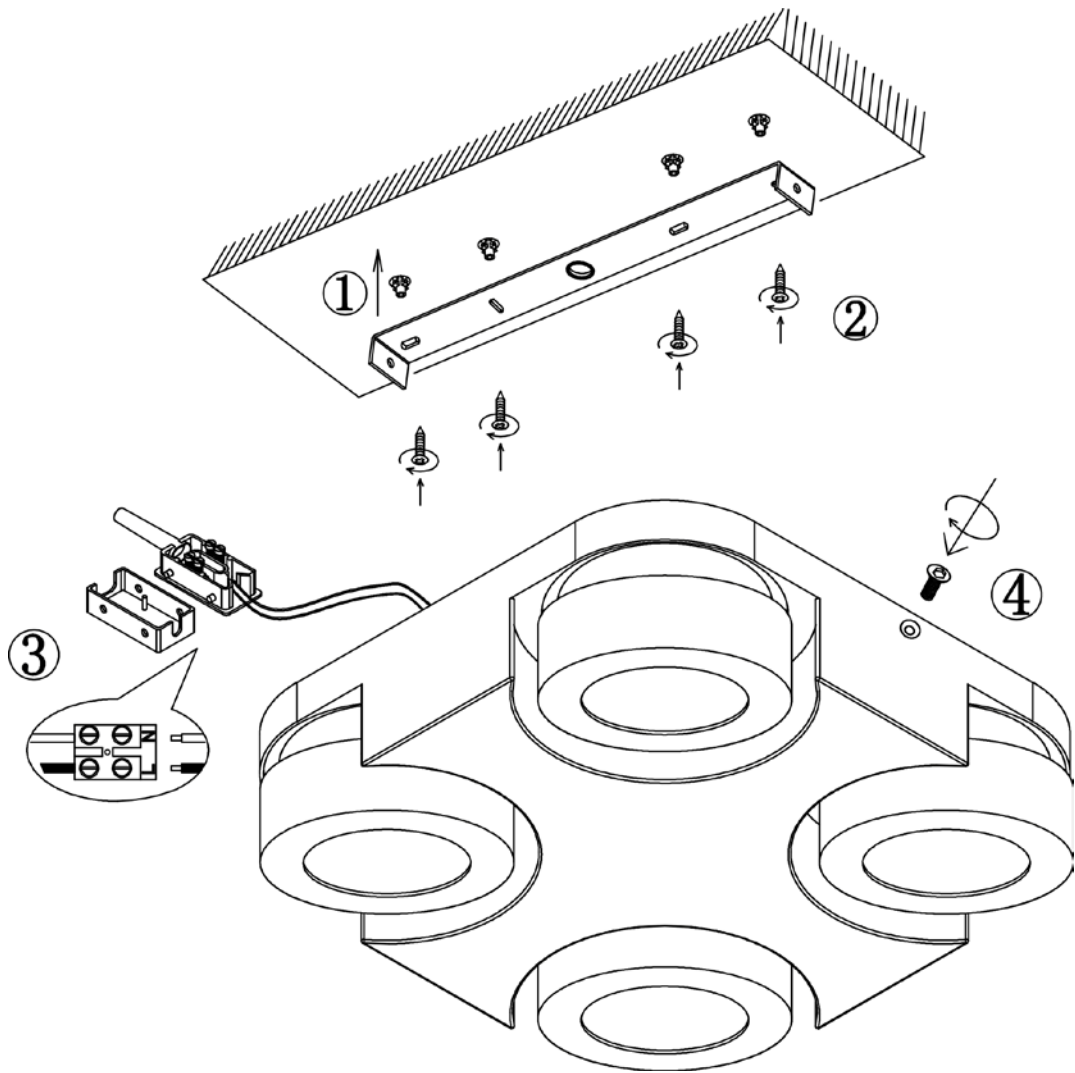

Item number: 33158/19/31

Technical details

Materials used:	Aluminum
Color:	Texture White
Dimmable and how is fixture dimmable	Yes
Size:	Height: Max. 12.5cm
	Length: 25.5cm
	Width: 25.5cm
	Net weight:
Power requirements:	220-240V~50Hz
Bulb type and maximum wattage:	CREE LED Max.5W
Number of bulbs:	4PCS LED
IP degree:	IP20