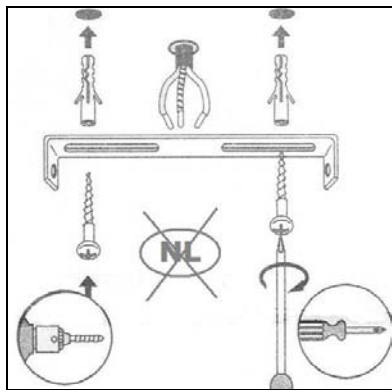

Item number: 33158/19/31

Technical details

Materials used:	Aluminum
Color:	Texture White
Dimmable and how is fixture dimmable	Yes
Size:	Height: Max. 12.5cm
	Length: 25.5cm
	Width: 25.5cm
	Net weight:
Power requirements:	220-240V~50Hz
Bulb type and maximum wattage:	CREE LED Max.5W
Number of bulbs:	4PCS LED
IP degree:	IP20