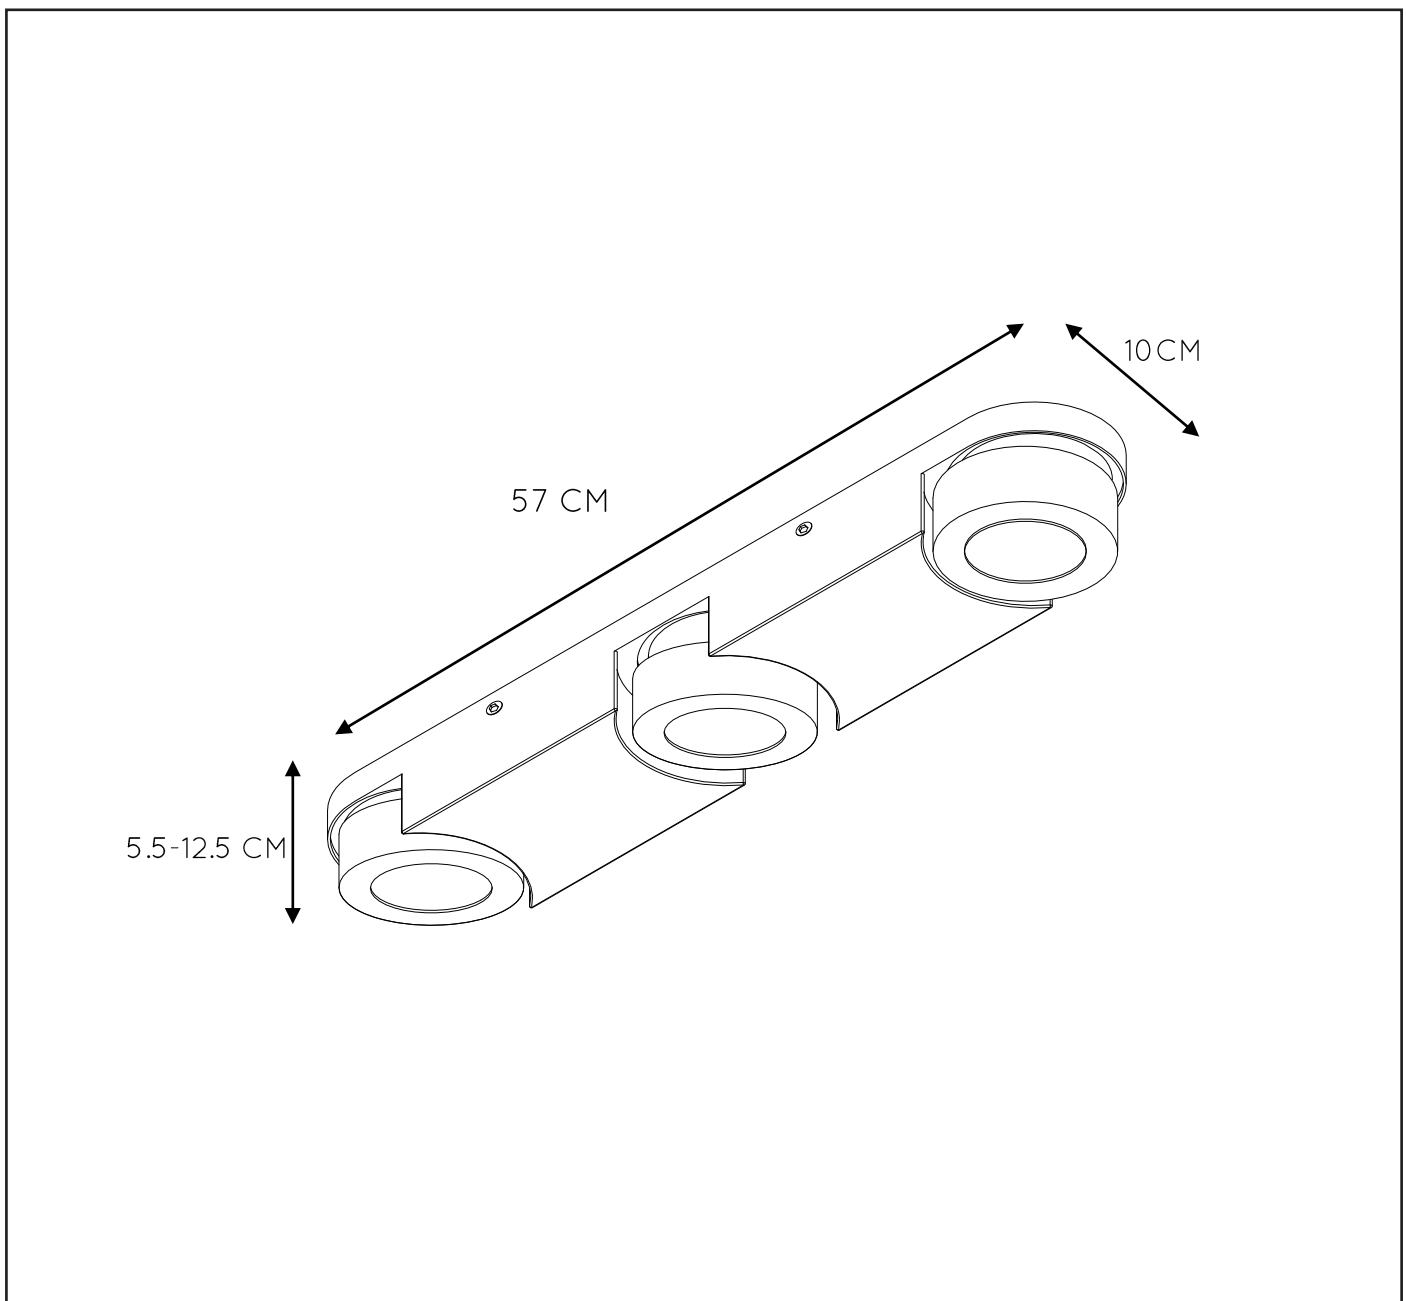

LUCIDE

item number:33158/15/31
EAN code : 5411212333810

MITRAX

General

Dimensions LxWxH : 57cm x 10 cm x 12.5 cm
Height minimum : 5.5 cm
Height maximum : 12.5cm
Dimensions shade LxWxH : -
Main material : Aluminium
Ceiling rose material : Aluminium
Color : Texture White
Style : Modern
Shape : -
Weight : 2.25 kg
Warranty : 3 years

Product specifications

Dimmable : Yes
Light direction : LED ceiling lighting
Adjustable in height : -
Directional : Yes
Cable : No, Cable On Product
Cable length : -
Sensor : Without Sensor
Control :Light Switch Control
IP-Class : 20
Electric class : 2
Light source including ? : Yes
Lamp socket :-
Light source number : 3
Power requirements : 220-240V~50Hz
Bulb type & maximum wattage : CREE LED Max.5W

For more specifications of this product please visit

www.lucide.com

LUCIDE

TECHNICAL DRAWING & DIMENSIONS

MITRAX

Item number: 33158/15/31
EAN code: 5411212333810

For more specifications, dimensions please visit