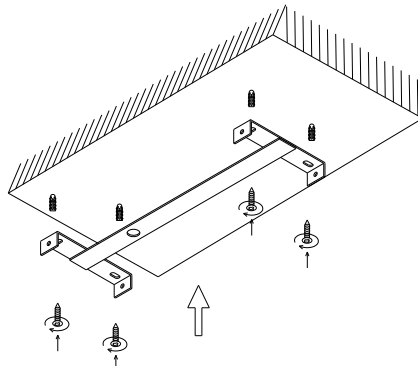

L U C I D E

INSTALLATION DRAWING SPECIFICATIONS

1