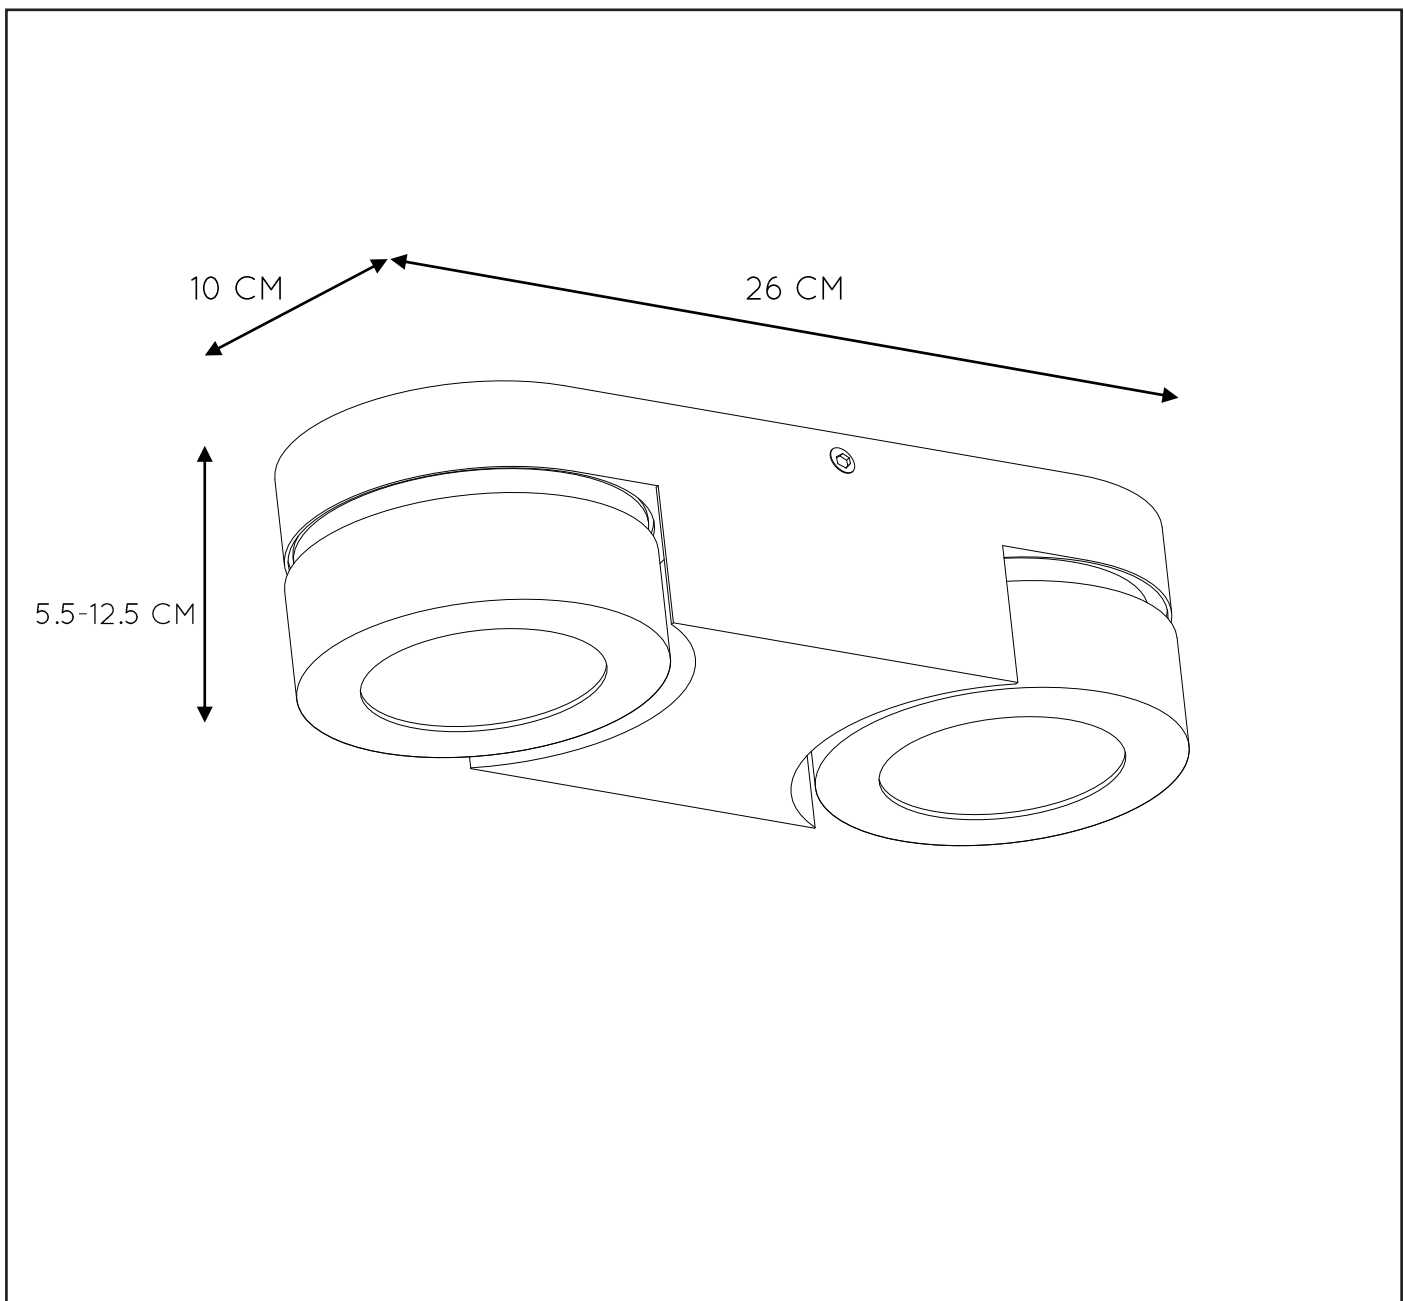

LUCIDE

TECHNICAL DRAWING & DIMENSIONS

MITRAX

Item number: 33158/10/31
EAN code: 5411212333636

For more specifications, dimensions please visit

www.lucide.com