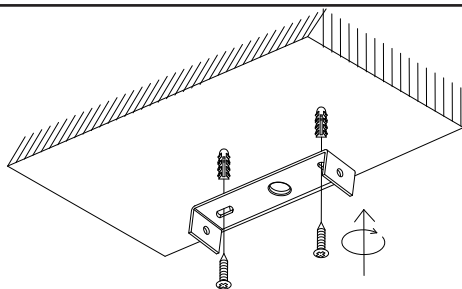

L U C I D E

INSTALLATION DRAWING SPECIFICATIONS

1