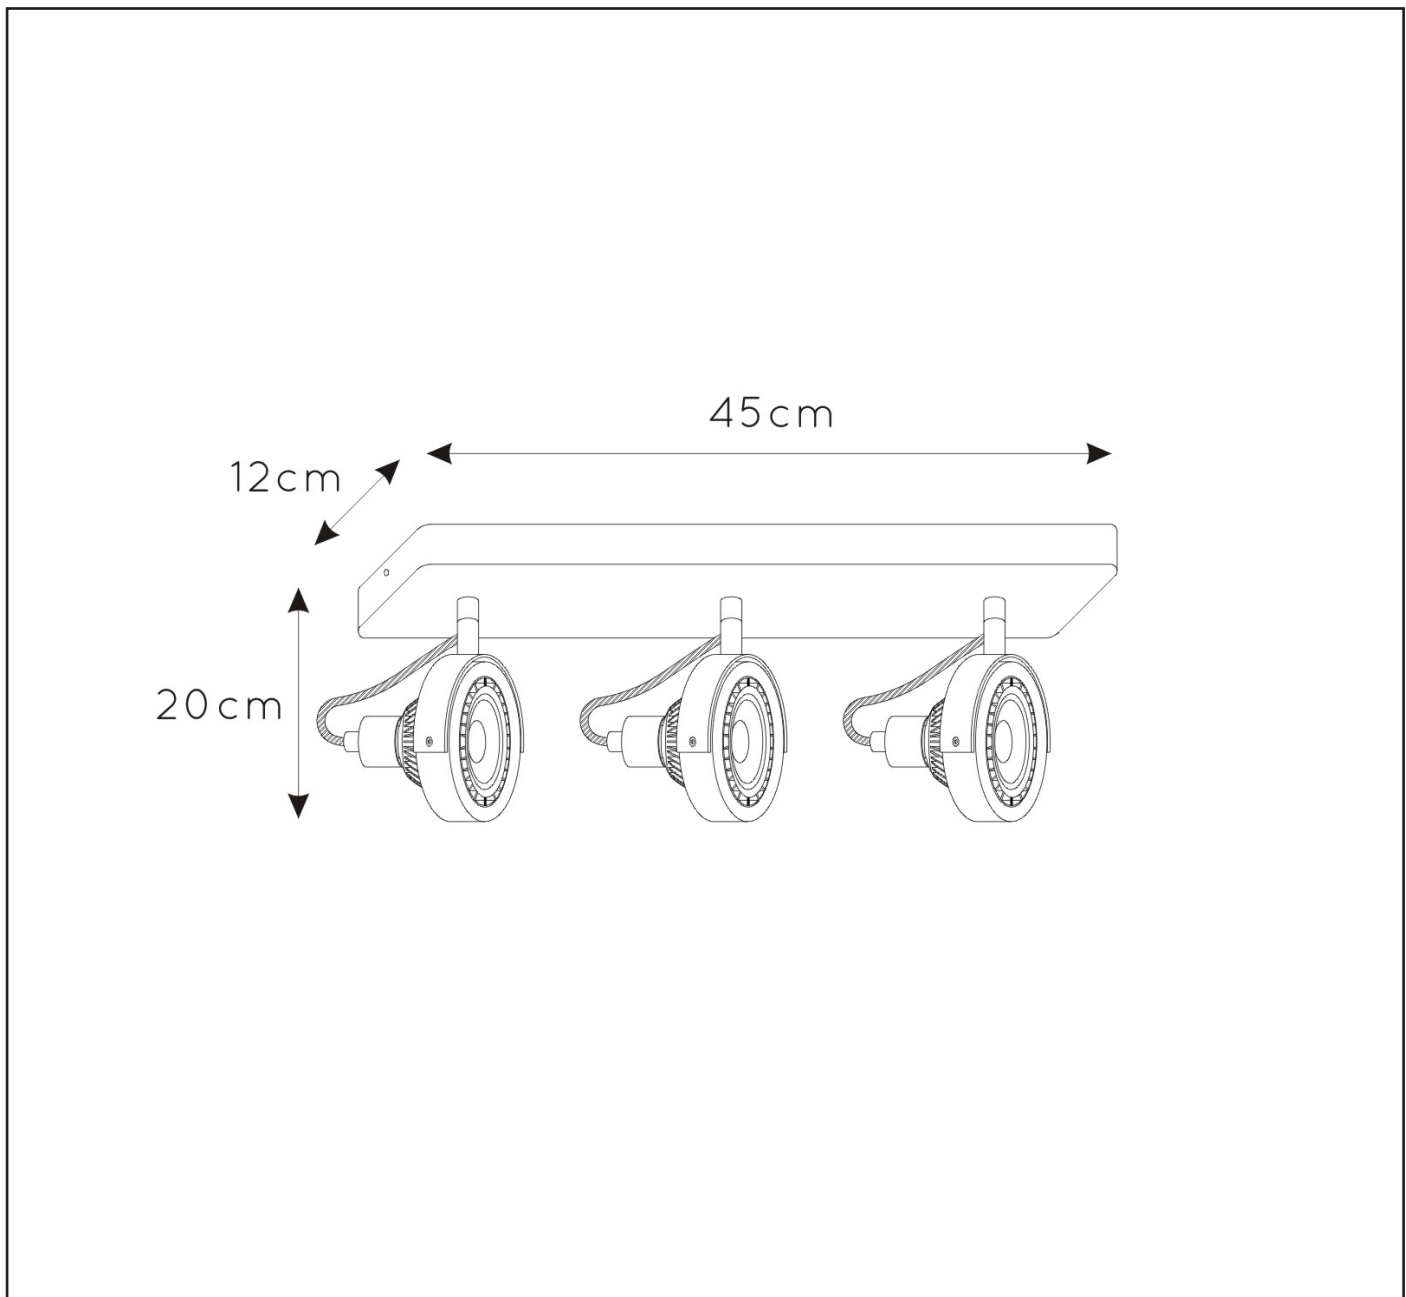

LUCIDE

TECHNICAL DRAWING & DIMENSIONS

TALA LED

Item number: 31931/36/30

EAN code : 5411212315731

Item number: 31931/36/31

EAN code : 5411212315748

For more specifications, dimensions please visit

www.lucide.com