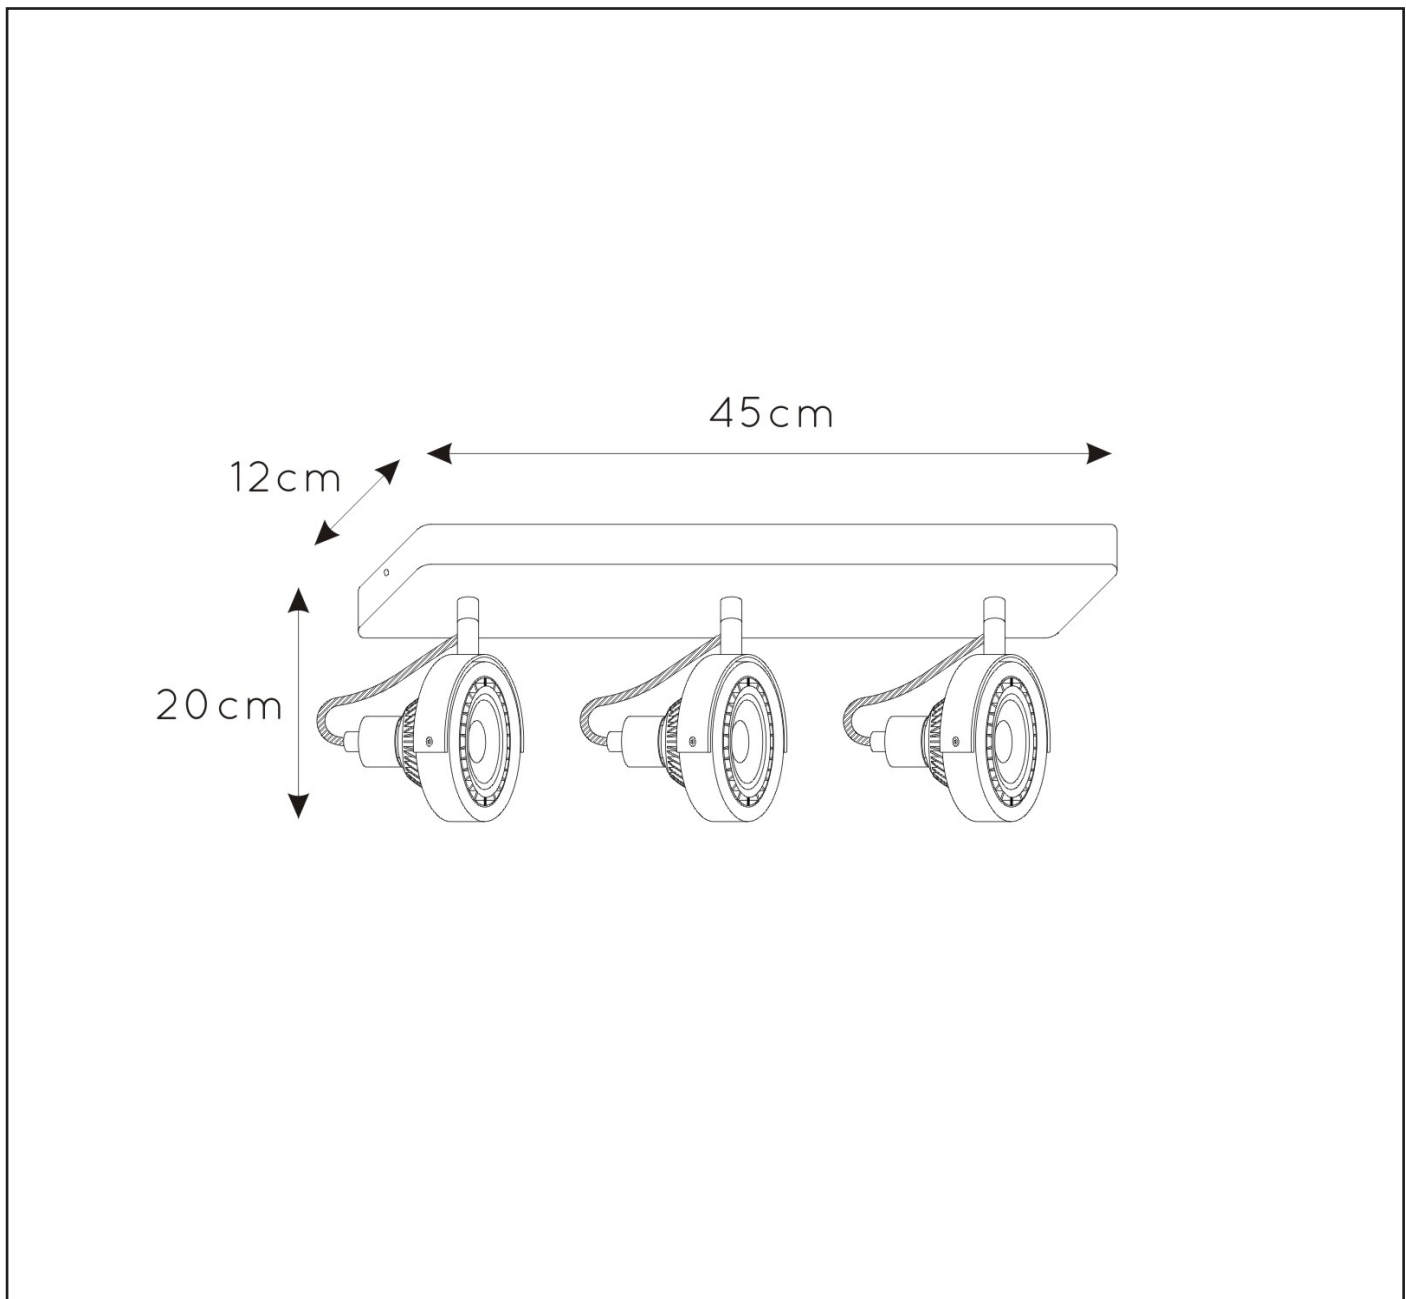

LUCIDE

TECHNICAL DRAWING & DIMENSIONS

TALA LED

Item number: 31931/36/30

EAN code : 5411212315731

Item number: 31931/36/31

EAN code : 5411212315748

For more specifications, dimensions please visit

www.lucide.com