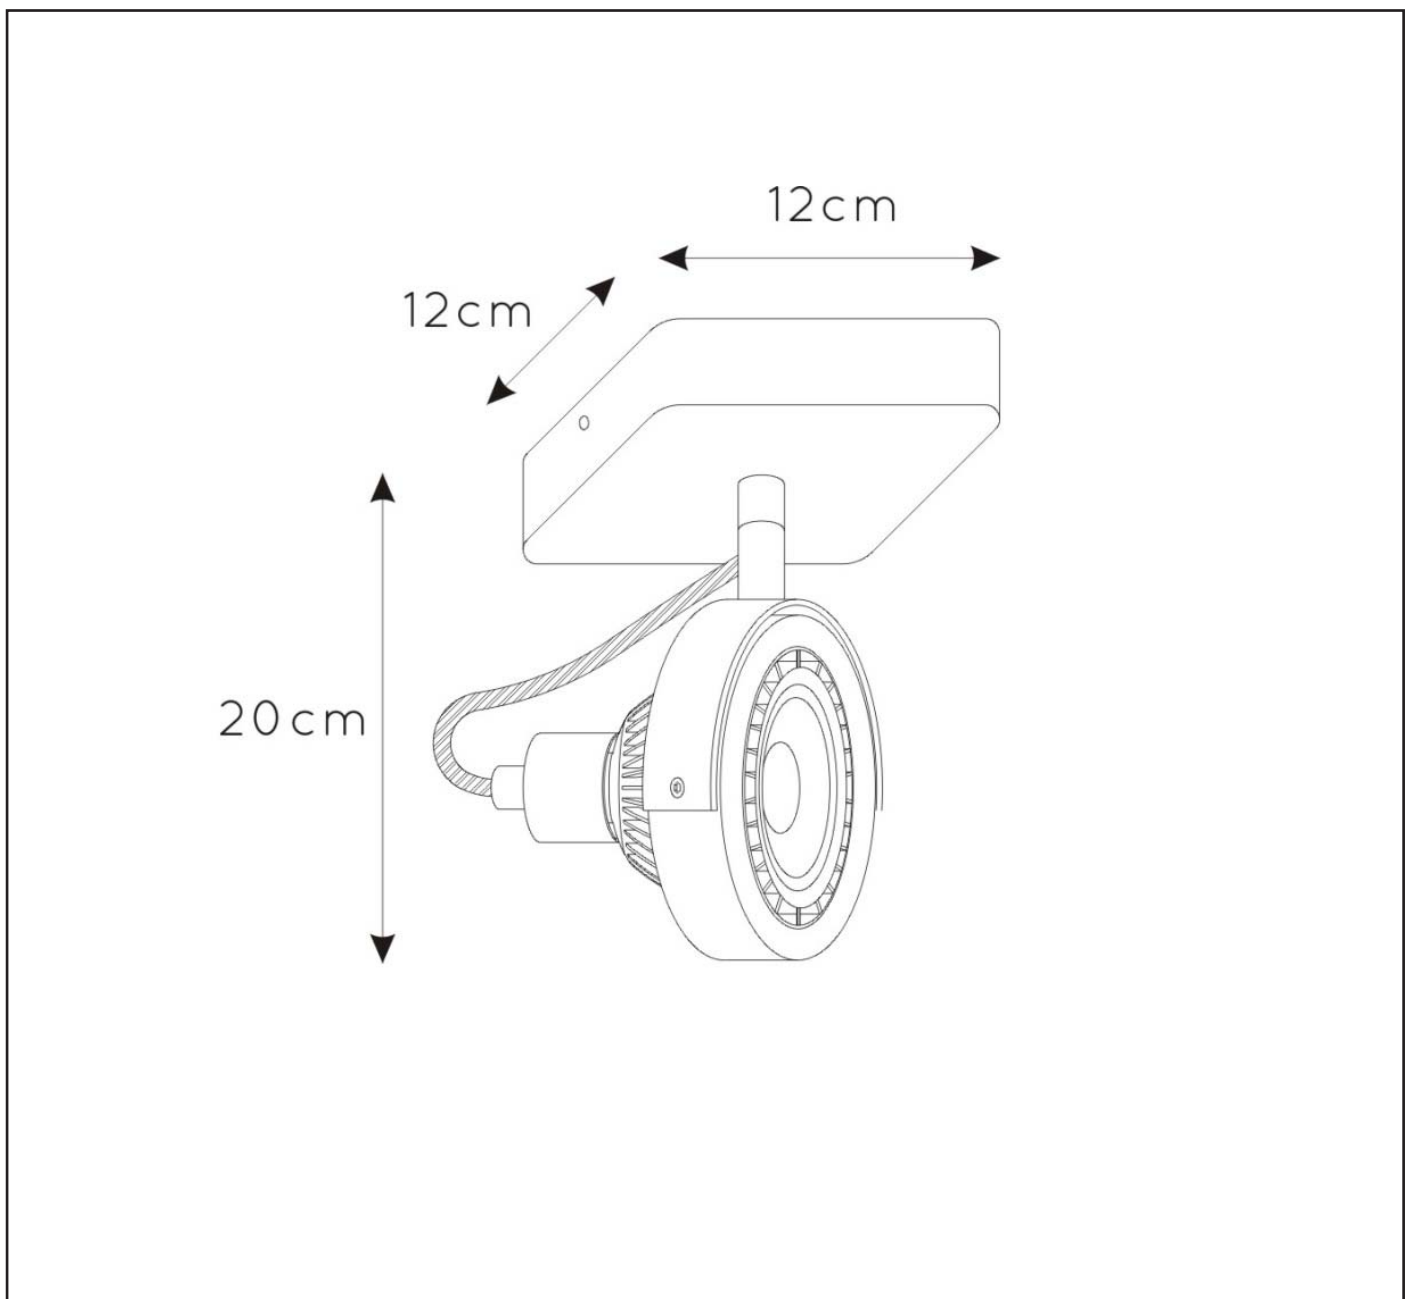

LUCIDE

TECHNICAL DRAWING & DIMENSIONS

TALA LED

Item number :31931/12/3

EAN code : 5411212315694

Item number :31931/12/31

EAN code : 5411212315700

For more specifications, dimensions please visit

www.lucide.com