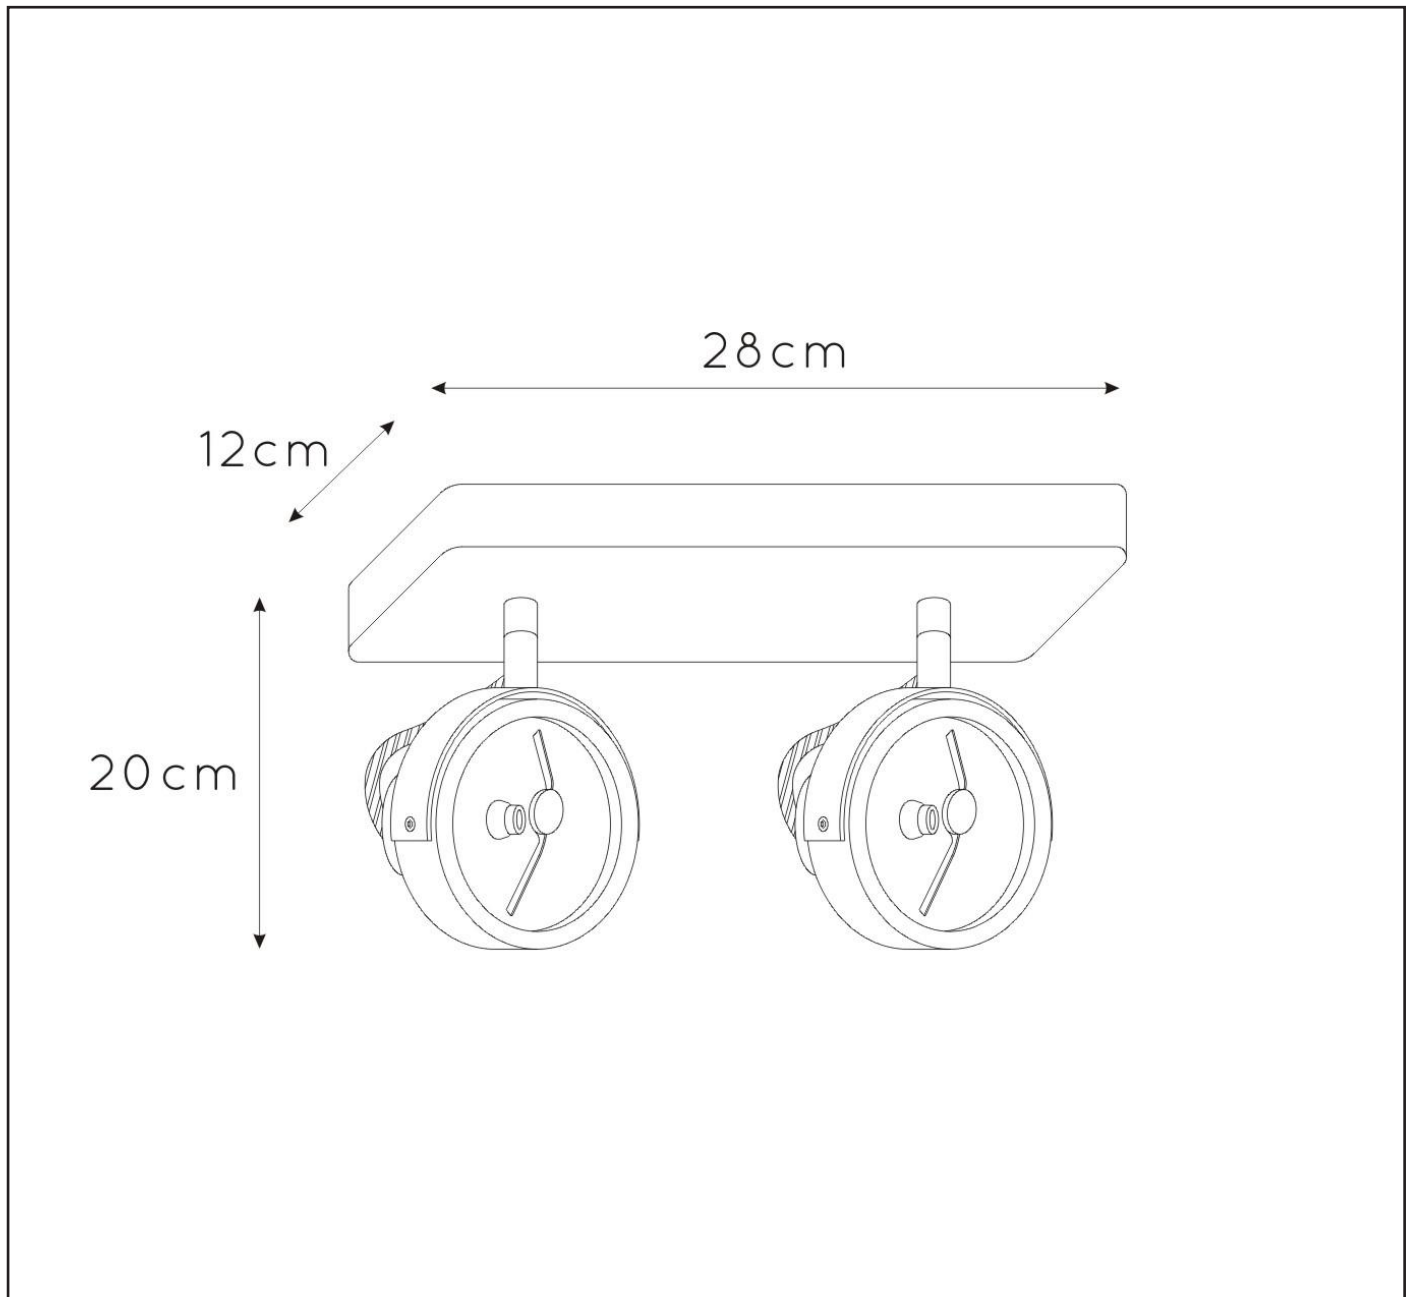

LUCIDE

RECOMMENDED
LUCIDE LIGHT
SOURCE

49013/12/31

Light source dimmable : Yes

Light source incl. : Yes

General

Dimensions LxWxH : 28 cm x 12 cm x 20 cm

Height minimum : -

Height maximum : 20 cm

Dimensions shade LxWxH : cm x cm x cm

Main material : Steel+aluminium

Ceiling rose material : Steel

Color : Sandy white

Style : Modern

Shape : As shown

Weight : 1.7 kg

Warranty : 2 years

Product specifications

Dimmable : Yes

Light direction : Around (Head)

Adjustable in height :

Directional : 24 degree

Cable : Yes, Cable on product

Cable length : 15cm

Bulb type & maximum wattage : G53 max.12W

For more specifications of this product please visit

www.lucide.com

LUCIDE

TECHNICAL DRAWING & DIMENSIONS

TALA LED

item number : 31930/24/31

EAN code : 5411212315519