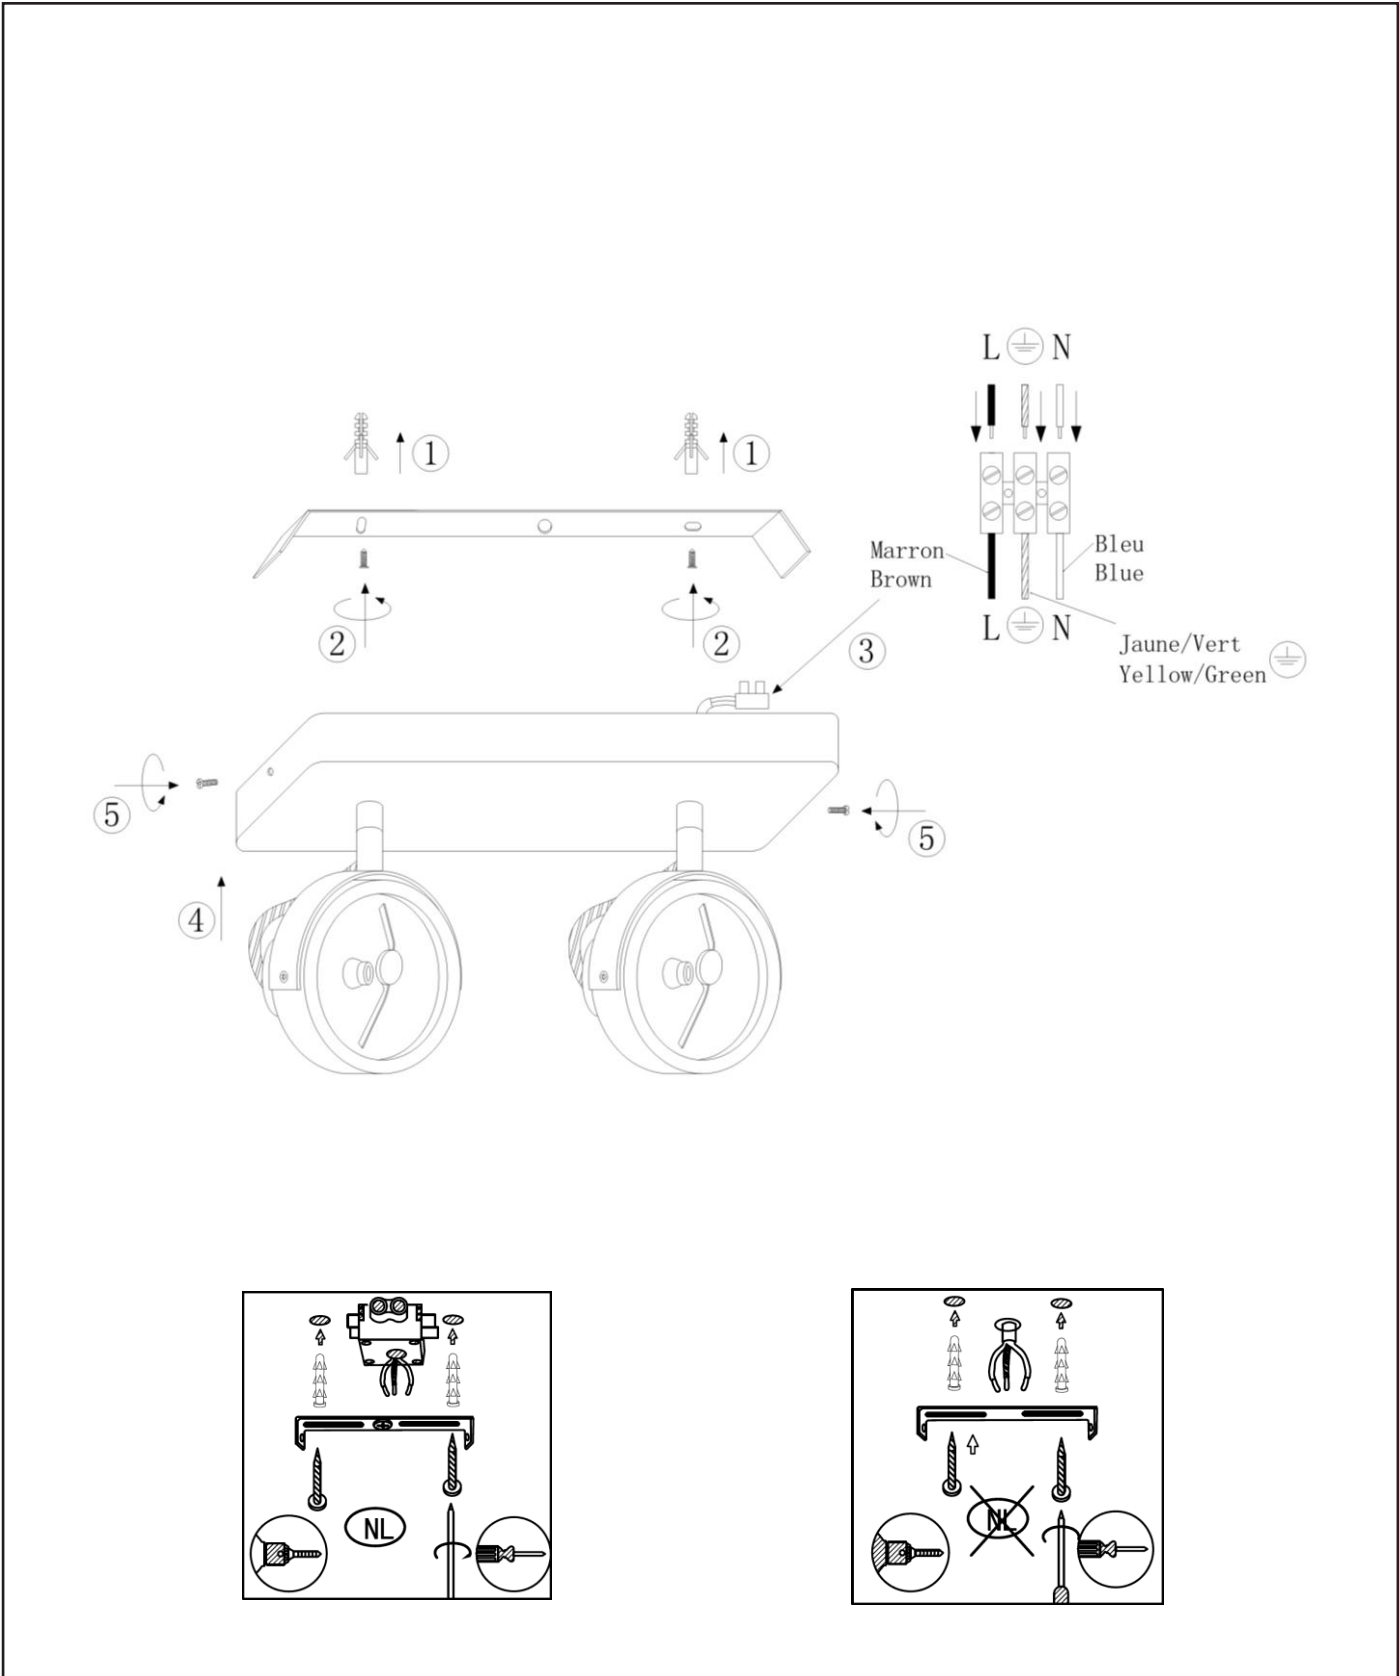

LUCIDE

INSTALLATION DRAWING SPECIFICATIONS

Dit product bevat een lichtbron van energie-efficiëntieklasse A.
Ce produit contient une source lumineuse de classe énergétique A.
This product contains a light source of energy efficiency class A.
Dieses Produkt enthält eine Lichtquelle der Energieeffizienzklasse A.
Ten produkt zawiera ród o wiat a o klasie efektywno ci energetycznej A.