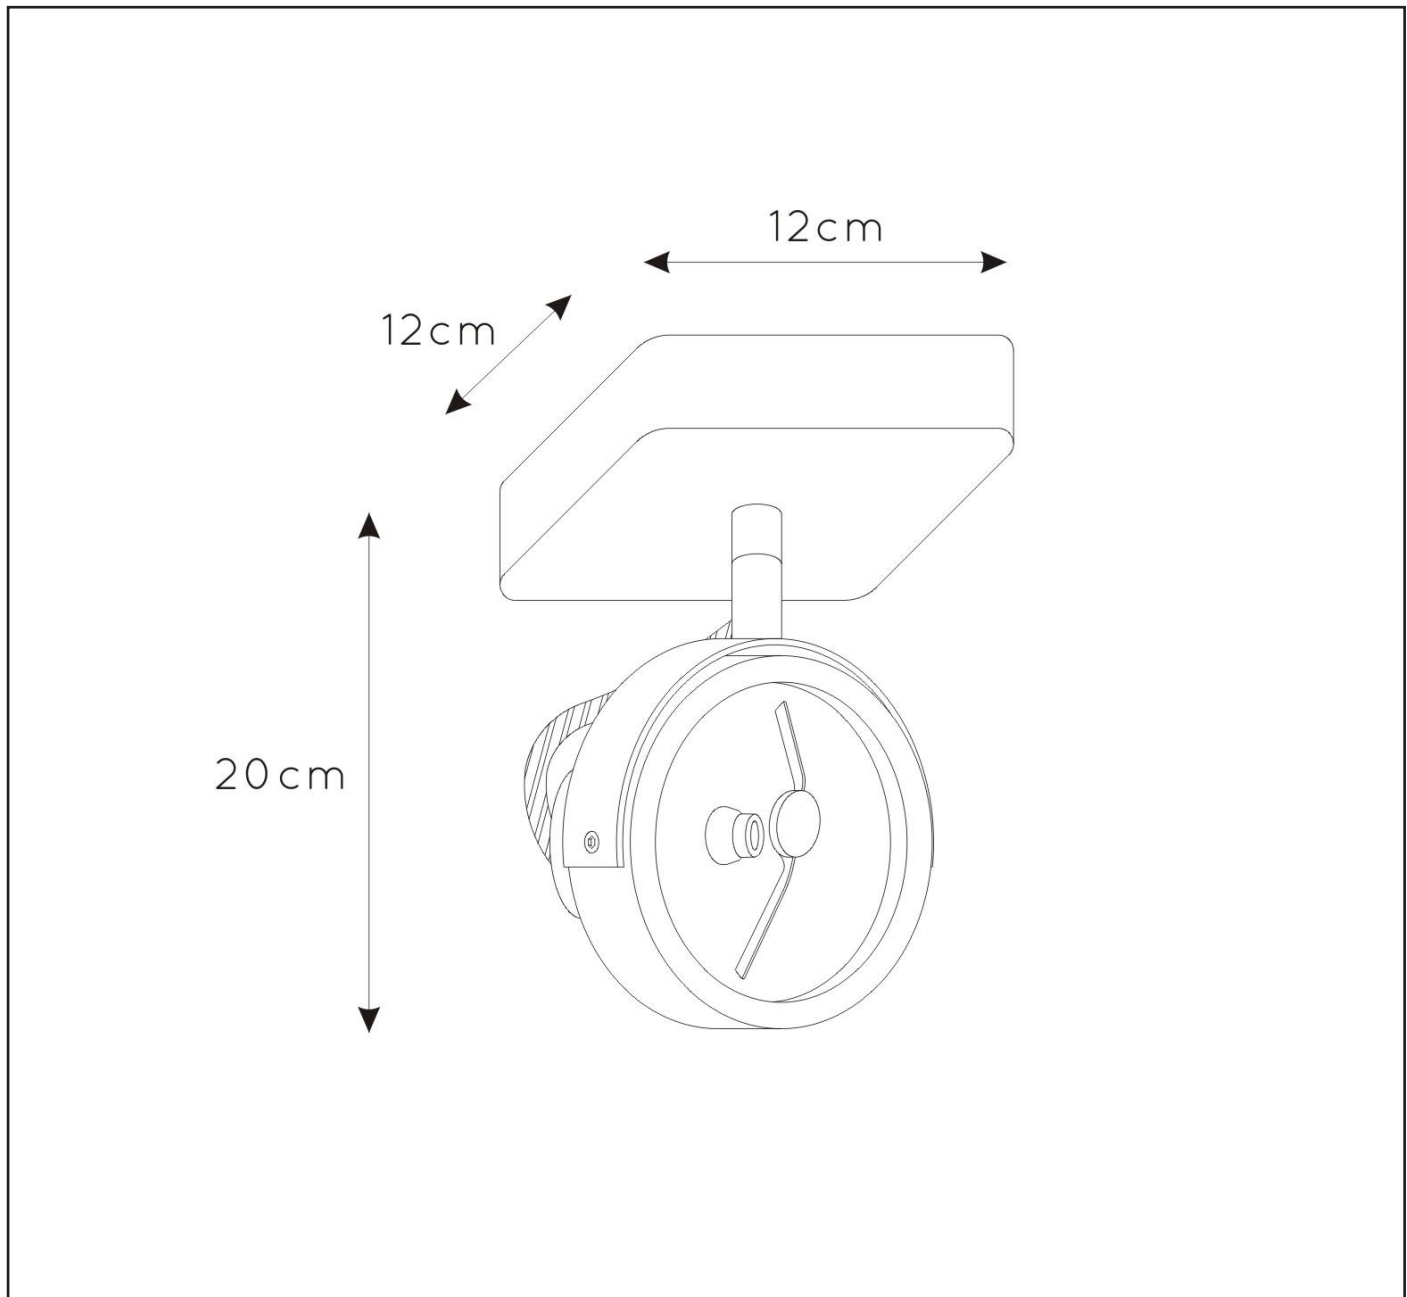

## General

Dimensions LxWxH : 12 cm x 12 cm x 20 cm

Height minimum : -

Height maximum : 20 cm

Dimensions shade LxWxH : cm x cm x cm

Main material : Steel+aluminium

Ceiling rose material : Steel

Color : Sandy black

## Product specifications

Dimmable : Yes

Light direction : Around (Head)

Adjustable in height :

Directional : 24 degree

Cable : Yes, Cable on product

Cable length : 15cm

Sensor : Without Sensor

For more specifications of this product please visit

[www.lucide.com](http://www.lucide.com)

LUCIDE

TECHNICAL DRAWING & DIMENSIONS

## TALA LED

item number : 31930/12/30

EAN code : 5411212315489

For more specifications, dimensions please visit  
[www.lucide.com](http://www.lucide.com)