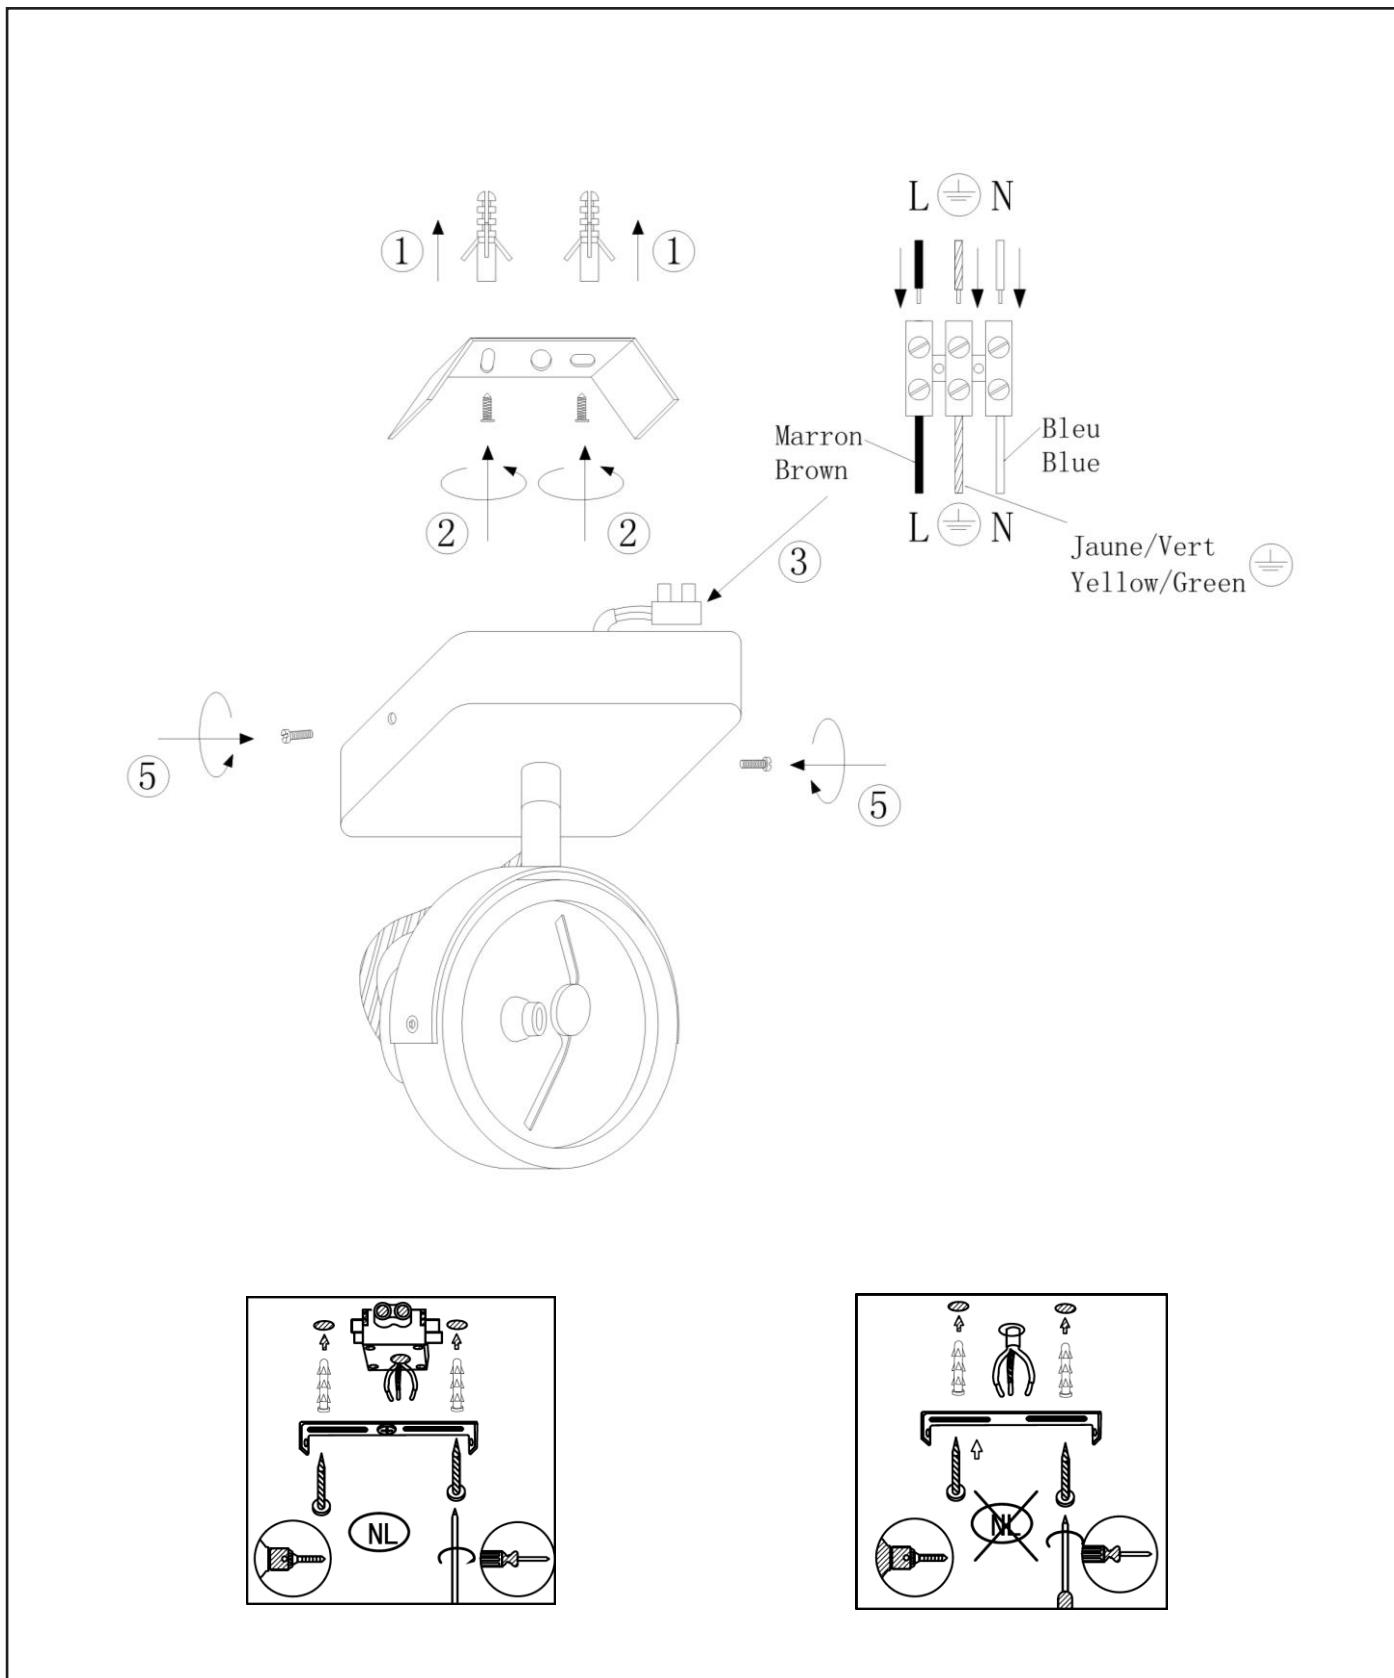

LUCIDE

INSTALLATION DRAWING SPECIFICATIONS

Dit product bevat een lichtbron van energie-efficiëntieklasse A.
Ce produit contient une source lumineuse de classe énergétique A.
This product contains a light source of energy efficiency class A.
Dieses Produkt enthält eine Lichtquelle der Energieeffizienzklasse A.
Ten produkt zawiera ród o wiat a o klasie efektywno ci energetycznej A.