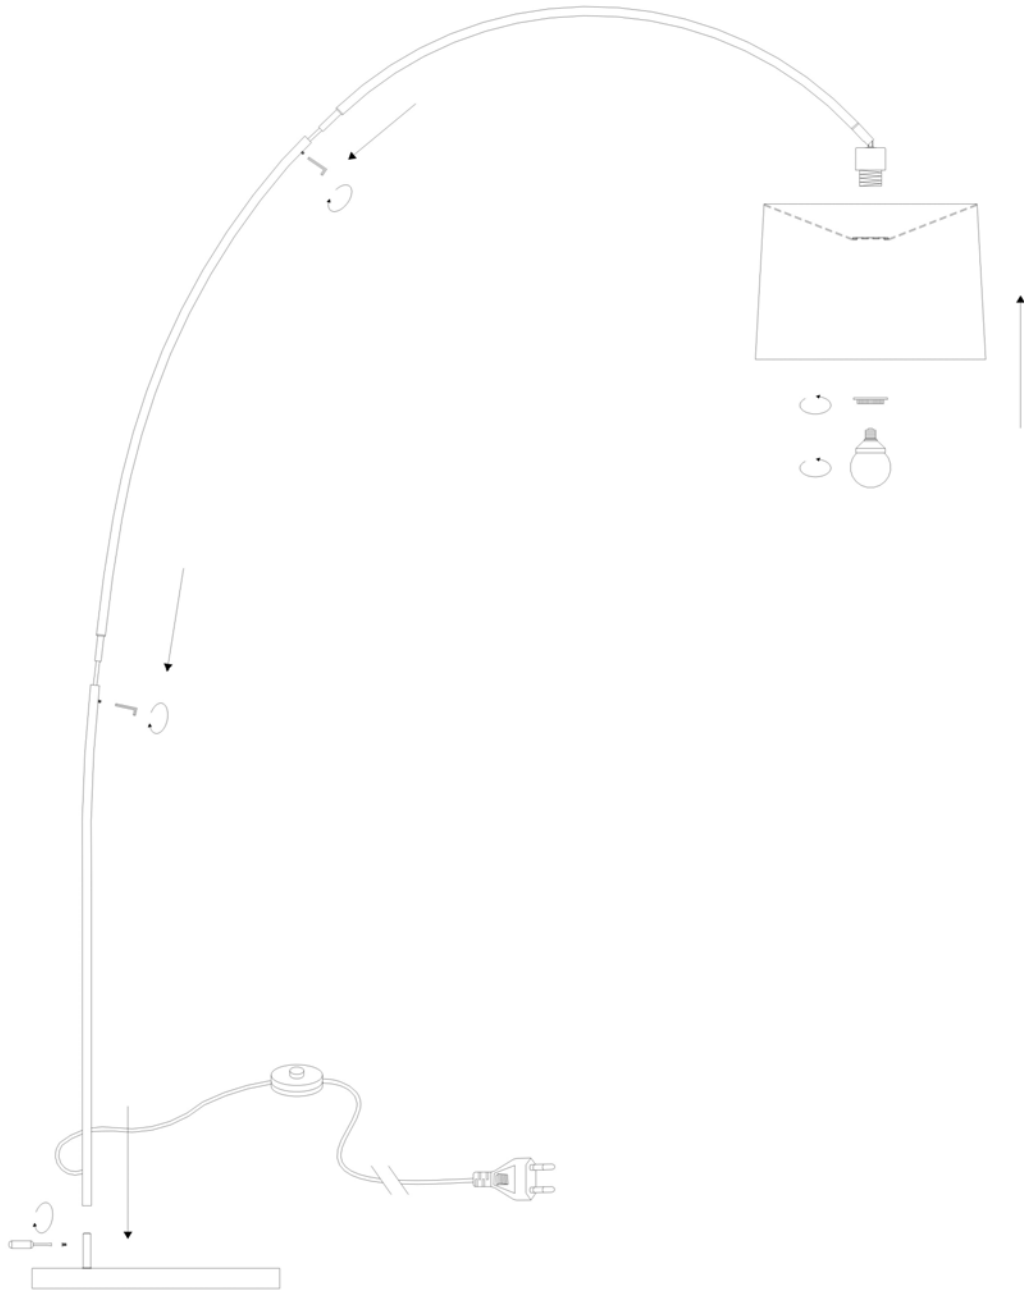

Line drawing of the item (with outline dimensions)

Item number: 31781/01/31

Installation drawing (the same as it in its instruction manual)

Technical details

materials used:	Steel+fabric+mable	
color:	31	White with white shade
dimmmable and how is the fixture dimmmable:		
size:	Height:	196cm
	Length:	
	Width:	D45cm
	Net Weight:	0.8/14.1kgs
power requirements:	220-240V~50HZ	
bulb type and maximum Wattage:	E27	Max.60w
number of bulbs:	1XE27	
IP degree:	IP20	