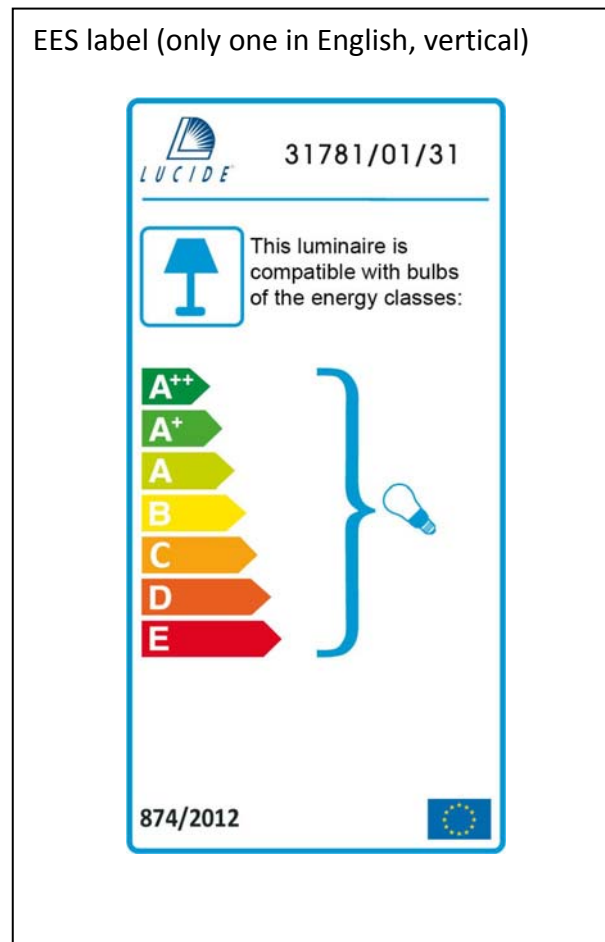

Technical details

materials used:	Steel+fabric+mable	
color:	31	White with white shade
dimmmable and how is the fixture dimmmable:		
size:	Height:	196cm
	Length:	
	Width:	D45cm
	Net Weight:	0.8/14.1kgs
power requirements:	220-240V~50HZ	
bulb type and maximum Wattage:	E27	Max.60w
number of bulbs:	1XE27	
IP degree:	IP20	

EES label (only one in English, vertical)

Lucide NV
Bisschoppenhoflaan 145
2100 Deurne
Belgium
info@lucide.be
tel: +32 (0)3 366 22 04
www.lucide.be