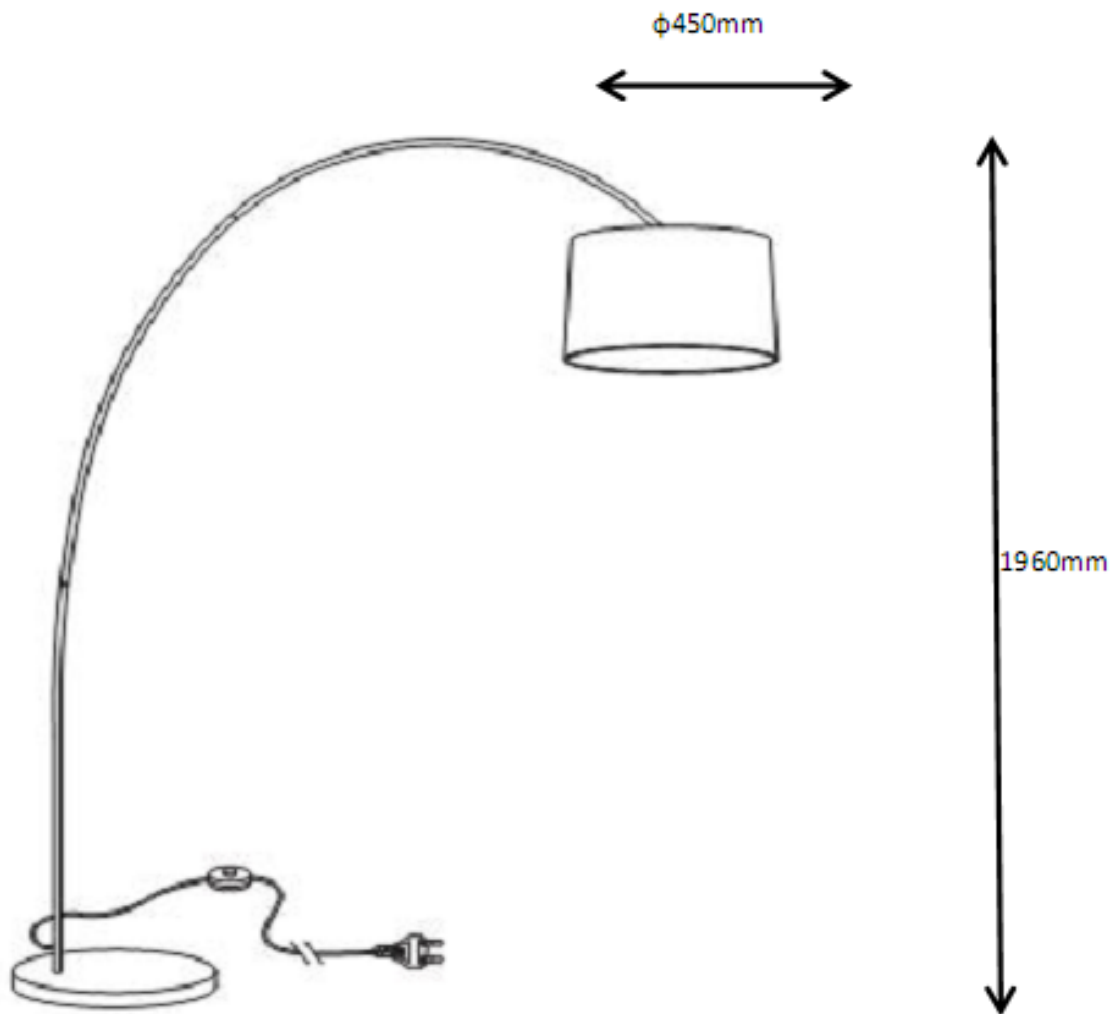

Line drawing of the item (with outline dimensions)

Item number: 31781/01/31

Installation drawing (the same as it in its instruction manual)

Technical details

materials used:	Steel+fabric+mable	
color:	31	White with white shade
dimmmable and how is the fixture dimmmable:		
size:	Height:	196cm
	Length:	
	Width:	D45cm
	Net Weight:	0.8/14.1kgs
power requirements:	220-240V~50HZ	
bulb type and maximum Wattage:	E27	Max.60w
number of bulbs:	1XE27	
IP degree:	IP20	