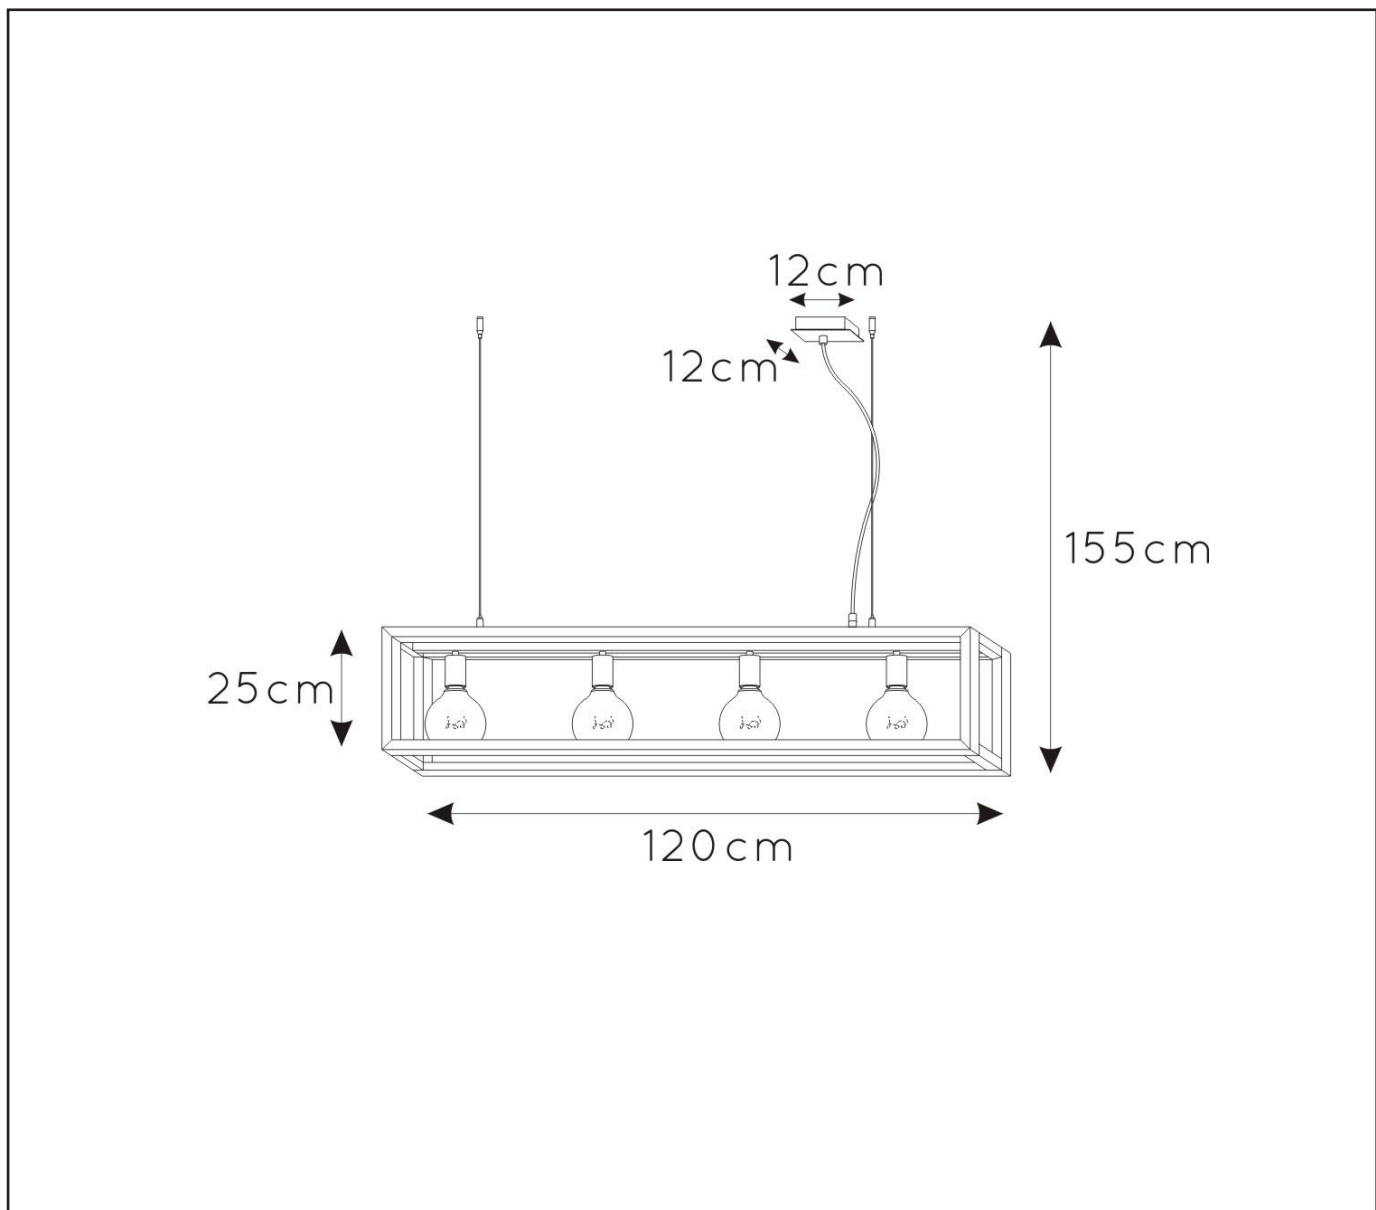

LUCIDE

TECHNICAL DRAWING & DIMENSIONS

ORIS

item number : 31472/04/12
EAN code : 5411212315434
item number : 31472/04/15
EAN code : 5411212315205
item number : 31472/04/17
EAN code : 5411212315212
item number : 31472/04/72
EAN code : 5411212315250

For more specifications, dimensions please visit

www.lucide.com