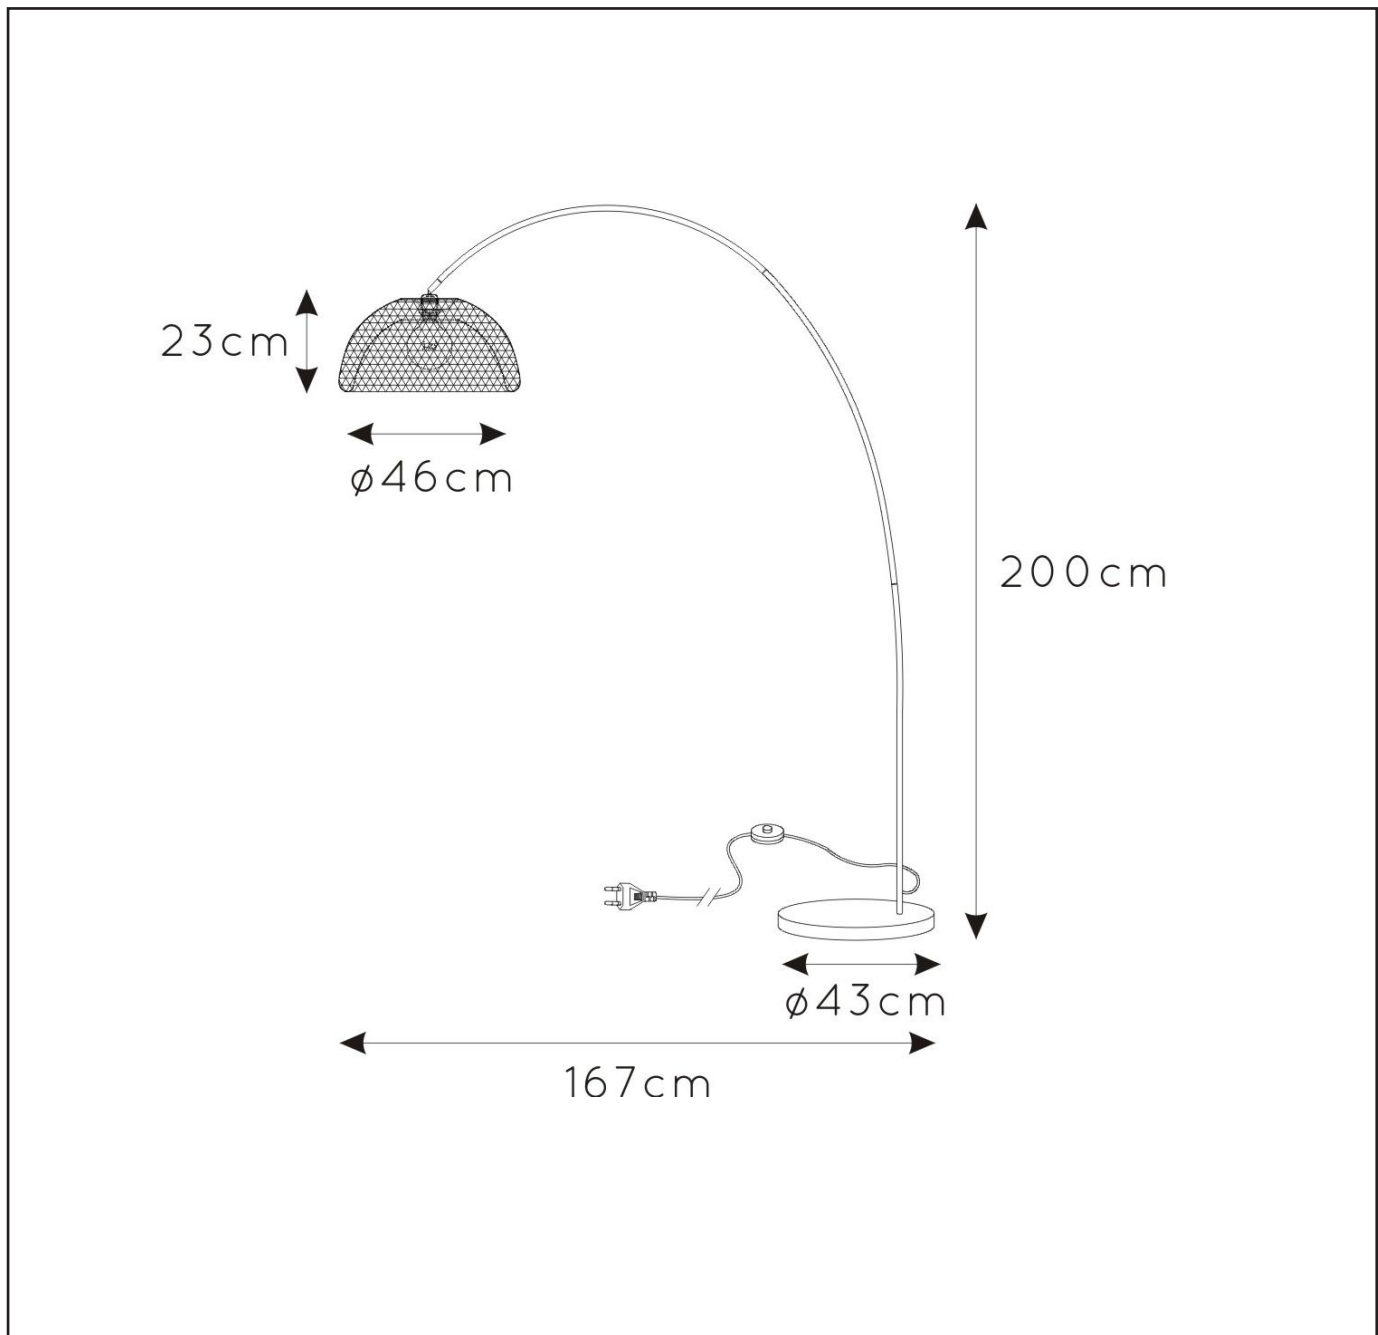

## General

Dimensions LxWxH : 167cm x 46cm x 200 cm

Height minimum : cm

Height maximum : 200 cm

Dimensions shade LxWxH : Ø46cm x 23 cm

Main material : Steel+marble

Ceiling rose material :

Color : Matt black

## Product specifications

Dimmable : No

Light direction :

Adjustable in height : No

Directional : No

Cable : Yes, Cable on product

Cable length : 200cm

Sensor : Without Sensor

For more specifications of this product please visit

[www.lucide.com](http://www.lucide.com)

LUCIDE

TECHNICAL DRAWING & DIMENSIONS

# MESH

item number : 30773/01/30

EAN code : 5411212302519

For more specifications, dimensions please visit

[www.lucide.com](http://www.lucide.com)