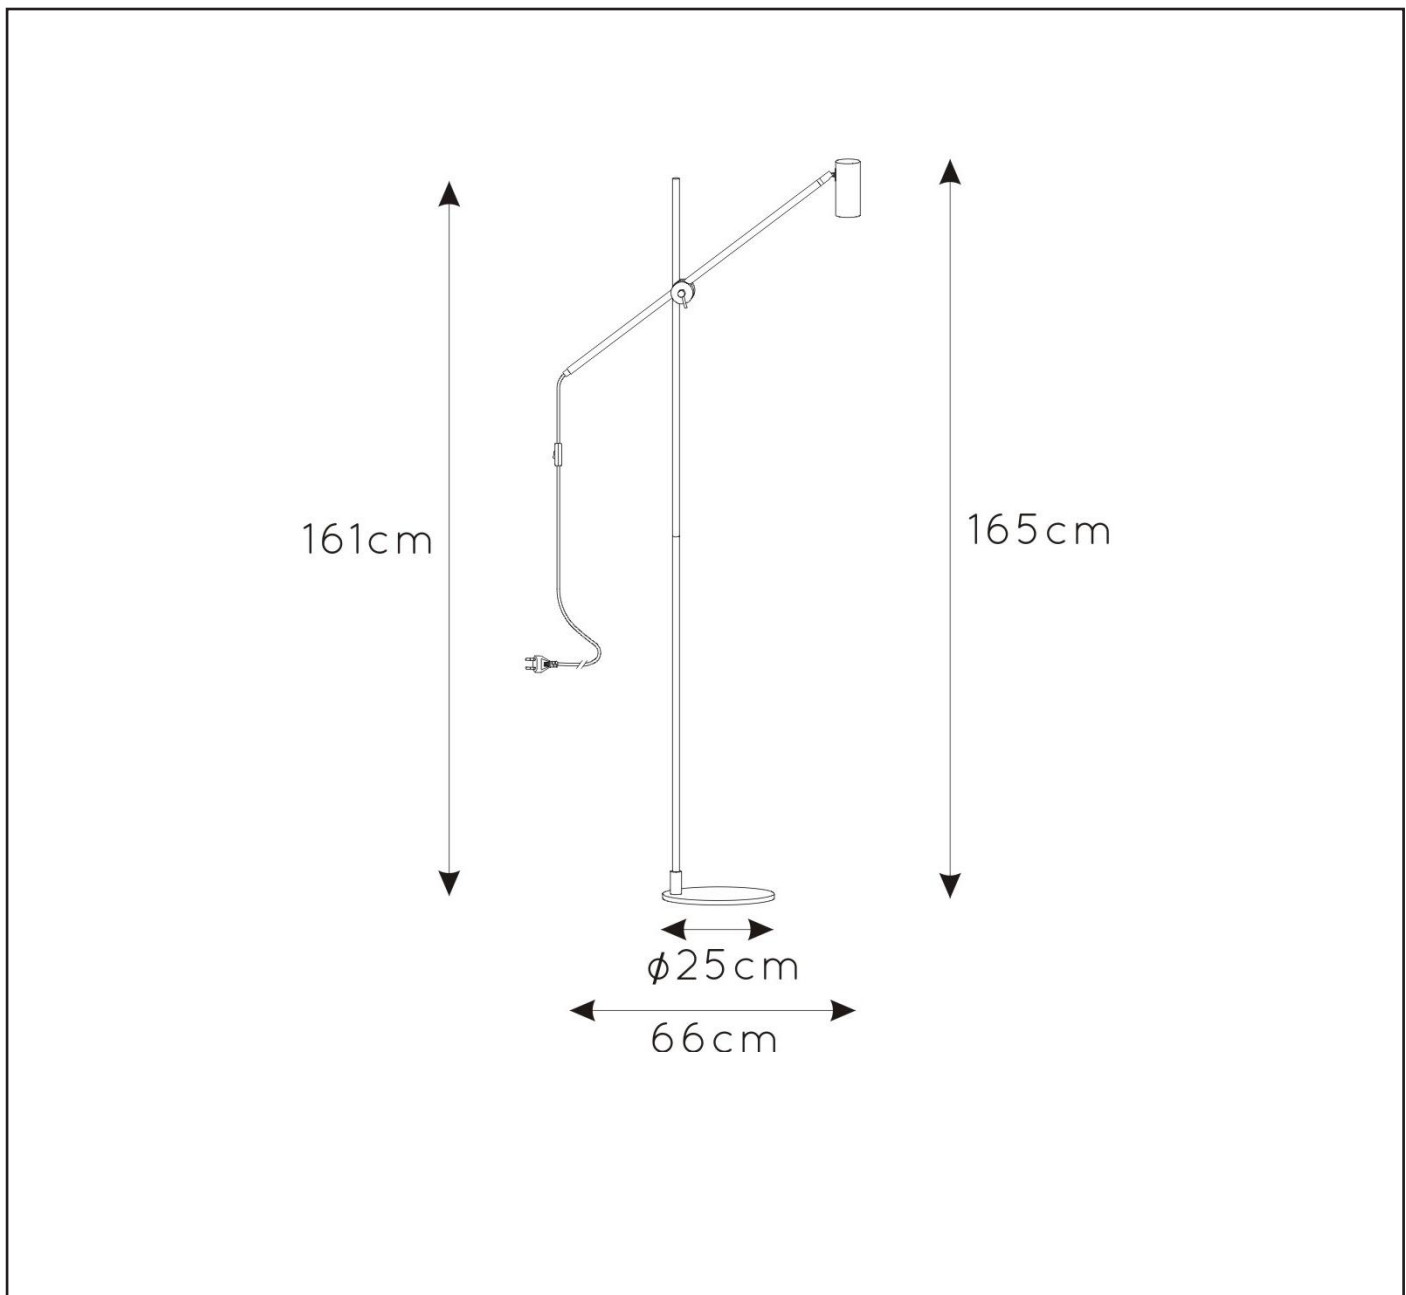

LUCIDE

RECOMMENDED
LUCIDE LIGHT
SOURCE

49006/05/30

Light source dimmable : Yes

Light source incl. : No

General

Dimensions LxWxH : 66 cm x 165 cm
Height minimum : 161 cm
Height maximum : 165 cm
Dimensions shade LxWxH : Ø 5.5 cmx12 cm
Main material : Steel
Ceiling rose material : -
Color : Matt black with gold head/swing
Style : Modern
Shape : As shown
Weight : 3.0 kg
Warranty : 2 years

Product specifications

Dimmable : No
Light direction : No
Adjustable in height : Yes
Directional : Yes
Cable : Yes, Cable on product
Cable length : 200cm
Sensor : Without Sensor
Control : On/off Switch In The Cord
IP-Class : 20
Electric class : 2
Light source including ? : No
Lamp socket : GU10
Light source number : 1
Power requirements : 220-240V~50Hz
Bulb type & maximum wattage: LED GU10
max.5W

For more specifications of this product please visit

www.lucide.com

LUCIDE

TECHNICAL DRAWING & DIMENSIONS

PHILINE

item number : 30772/01/30
EAN code : 54112124202441

For more specifications, dimensions please visit
www.lucide.com

LUCIDE

INSTALLATION DRAWING SPECIFICATIONS