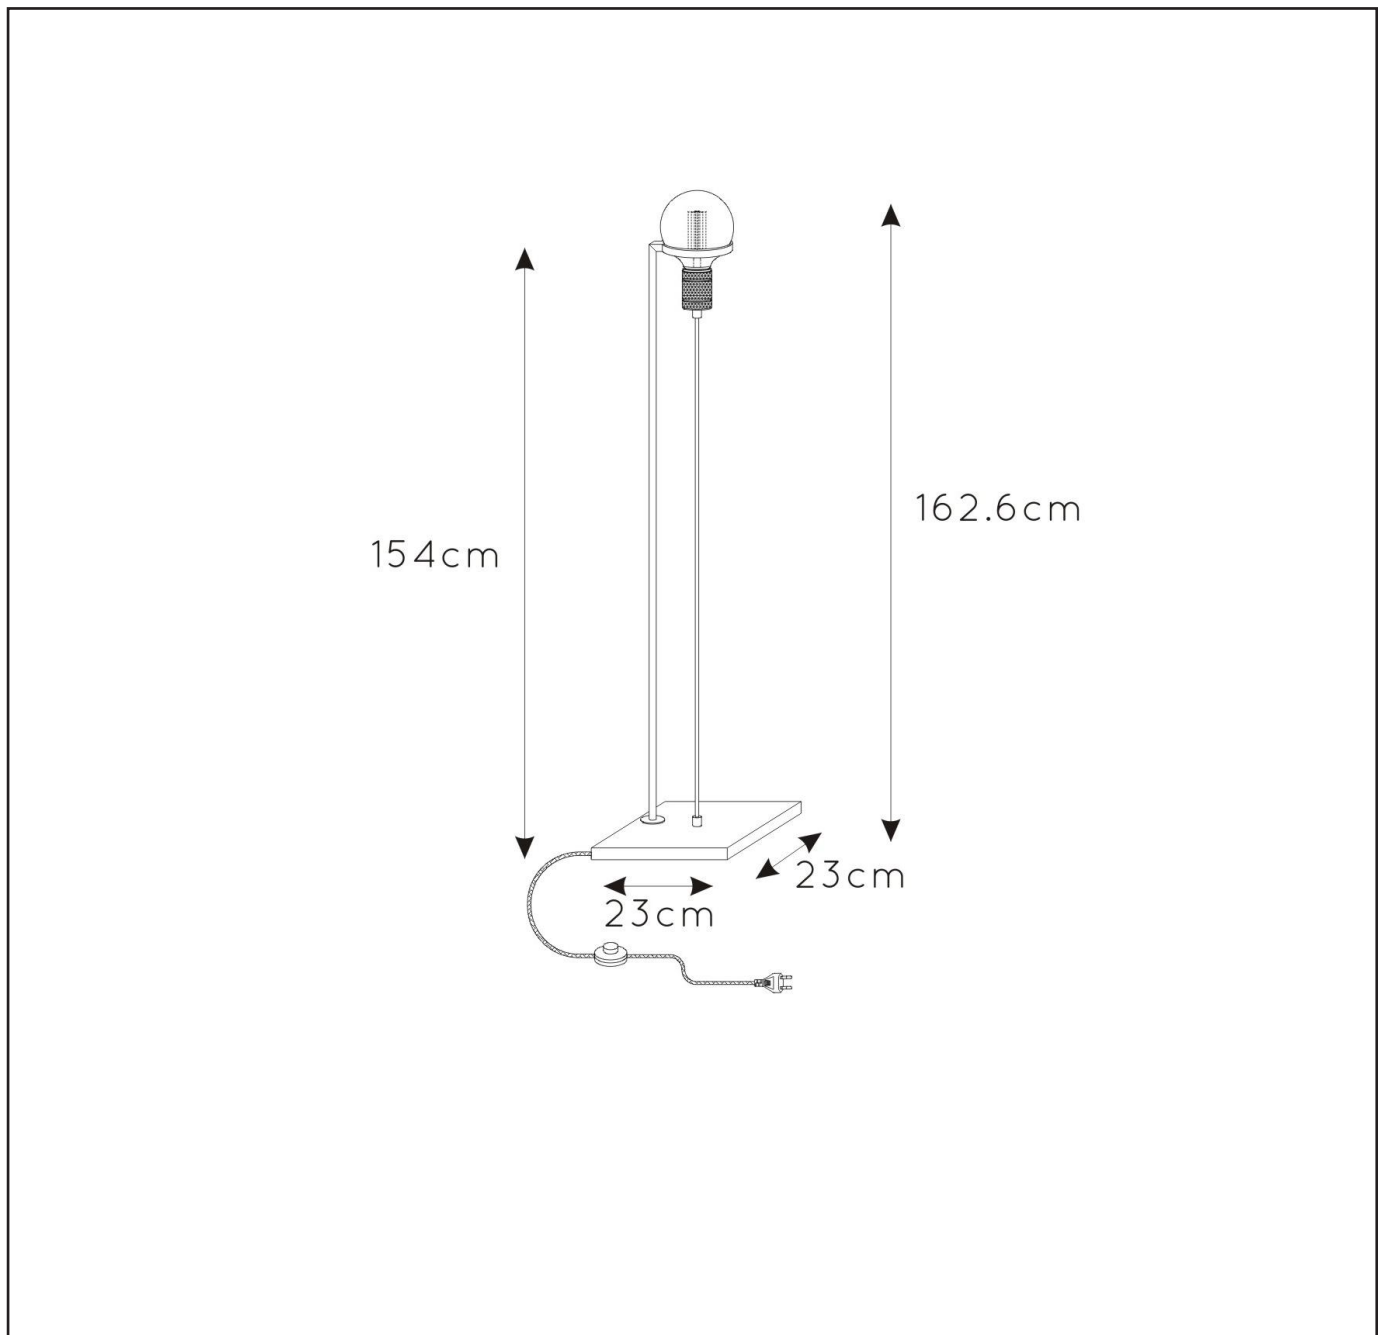

LUCIDE

RECOMMENDED
LUCIDE LIGHT
SOURCE

49033/05/65

Light source dimmable : Yes

Light source incl. : No

General

Dimensions LxWxH : 23cm x 23cm x 162.6 cm

Height minimum : cm

Height maximum : 162.6 cm

Dimensions shade LxWxH :

Main material : Steel

Ceiling rose material : Steel

Color : Matt black with brass socket

Style : Modern

Shape : As shown

Weight : 3.7 kg

Warranty : 2 years

Product specifications

Dimmable : No

Light direction :

Adjustable in height : No

Directional : No

Cable : Yes, Cable on product

Cable length : 200cm

Bulb type & maximum wattage : E27 max.60W

For more specifications of this product please visit

www.lucide.com

LUCIDE

TECHNICAL DRAWING & DIMENSIONS

OTTELIEN

item number : 30771/16/30

EAN code : 5411212302502