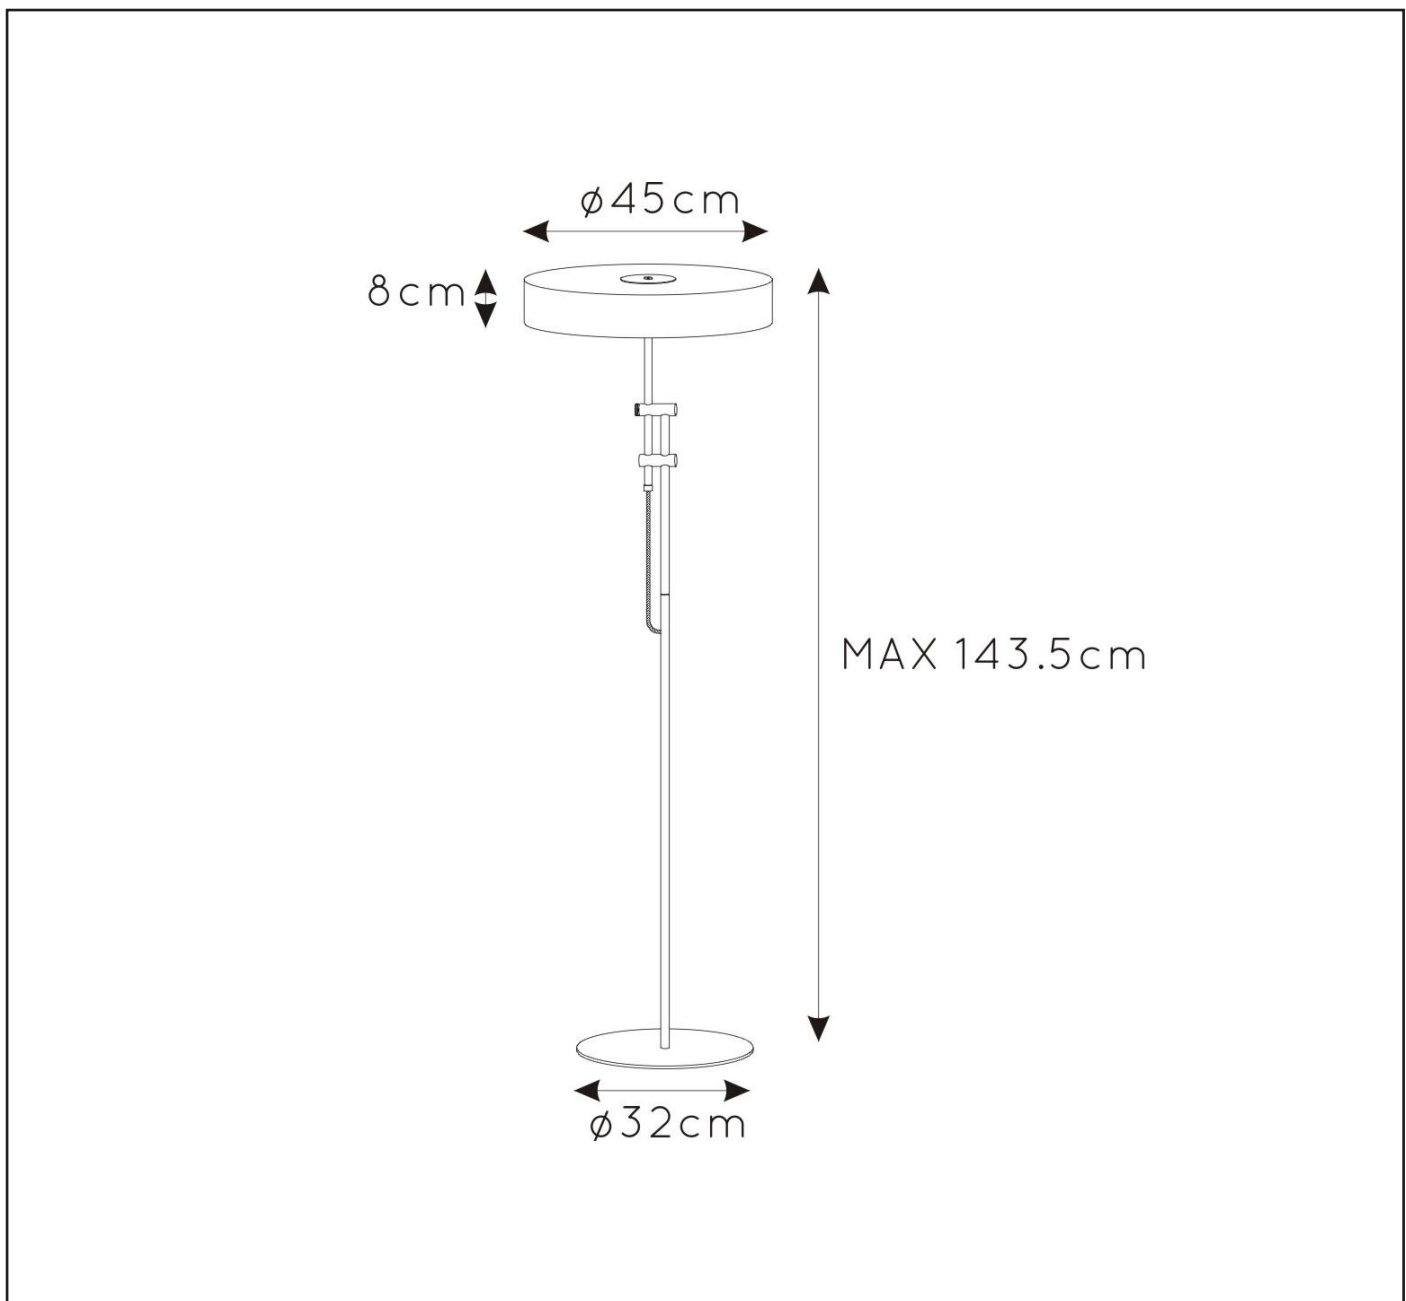

LUCIDE

RECOMMENDED
LUCIDE LIGHT
SOURCE

49042/05/62

Light source dimmable : Yes

Light source incl. : No

General

Dimensions LxWxH : Ø 45 cm x 143.5 cm

Height minimum : cm

Height maximum : 143.5 cm

Dimensions shade LxWxH : Ø45cmx8cm

Main material : Steel+aluminium

Ceiling rose material : -

Color : Matt black with satin gold shade

Style : Modern

Shape : As shown

Weight : 5.3 kg

Warranty : 2 years

Product specifications

Dimmable : No

Light direction : No

Adjustable in height : No

Directional : No

Cable : Yes, Cable on product

Cable length : 200cm

Bulb type & maximum wattage: E27 max.60W

For more specifications of this product please visit

www.lucide.com

LUCIDE

TECHNICAL DRAWING & DIMENSIONS

GIADA

item number : 30770/02/02

EAN code : 5411212302571