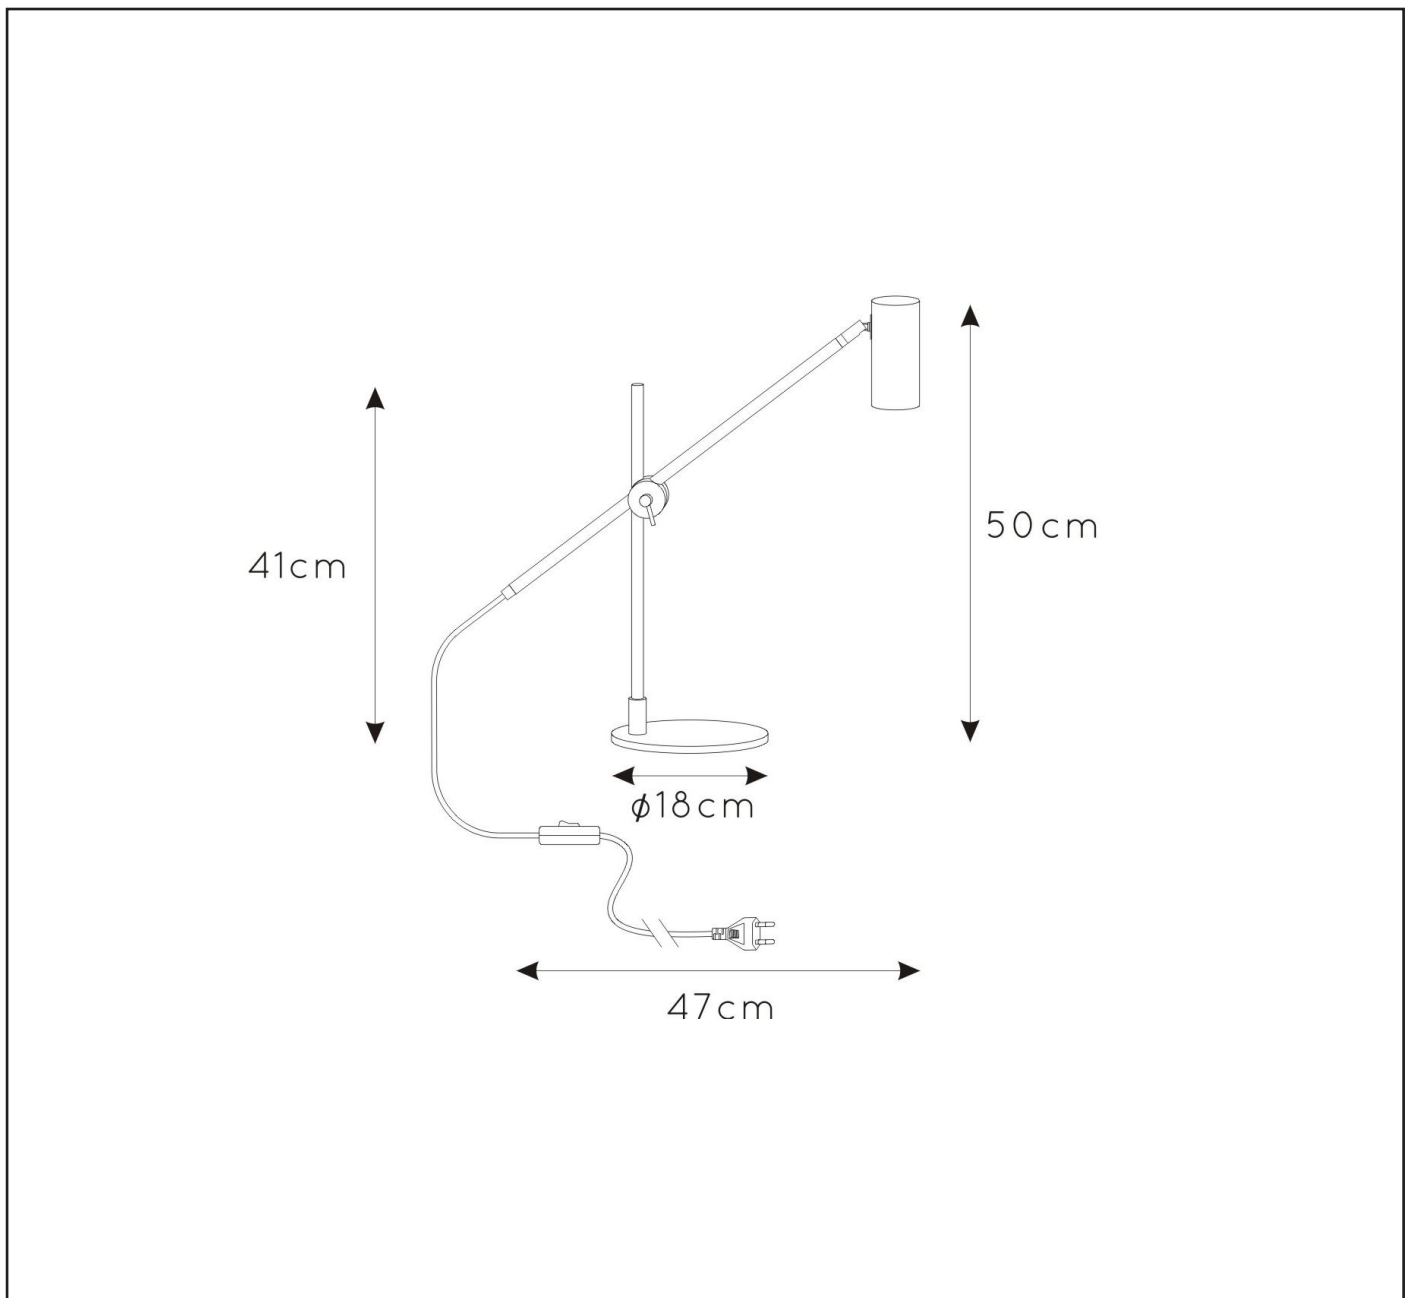

LUCIDE

RECOMMENDED
LUCIDE LIGHT
SOURCE

49009/05/30

Light source dimmable : Yes

Light source incl. : No

General

Dimensions LxWxH : 47 cm x 18 cm x 50 cm

Height minimum : 41 cm

Height maximum : 50 cm

Dimensions shade LxWxH : Ø 5.5 cmx12 cm

Main material : Steel

Ceiling rose material : -

Color : Matt black with gold head/swing

Style : Modern

Shape : As shown

Weight : 1.9 kg

Warranty : 2 years

Product specifications

Dimmable : No

Light direction : No

Adjustable in height : Yes

Directional : Yes

Cable : Yes, Cable on product

Cable length : 200cm

Bulb type & maximum wattage: LED GU10
max.5W

For more specifications of this product please visit

www.lucide.com

LUCIDE

TECHNICAL DRAWING & DIMENSIONS

PHILINE

item number : 30672/01/30

EAN code : 54112124202434