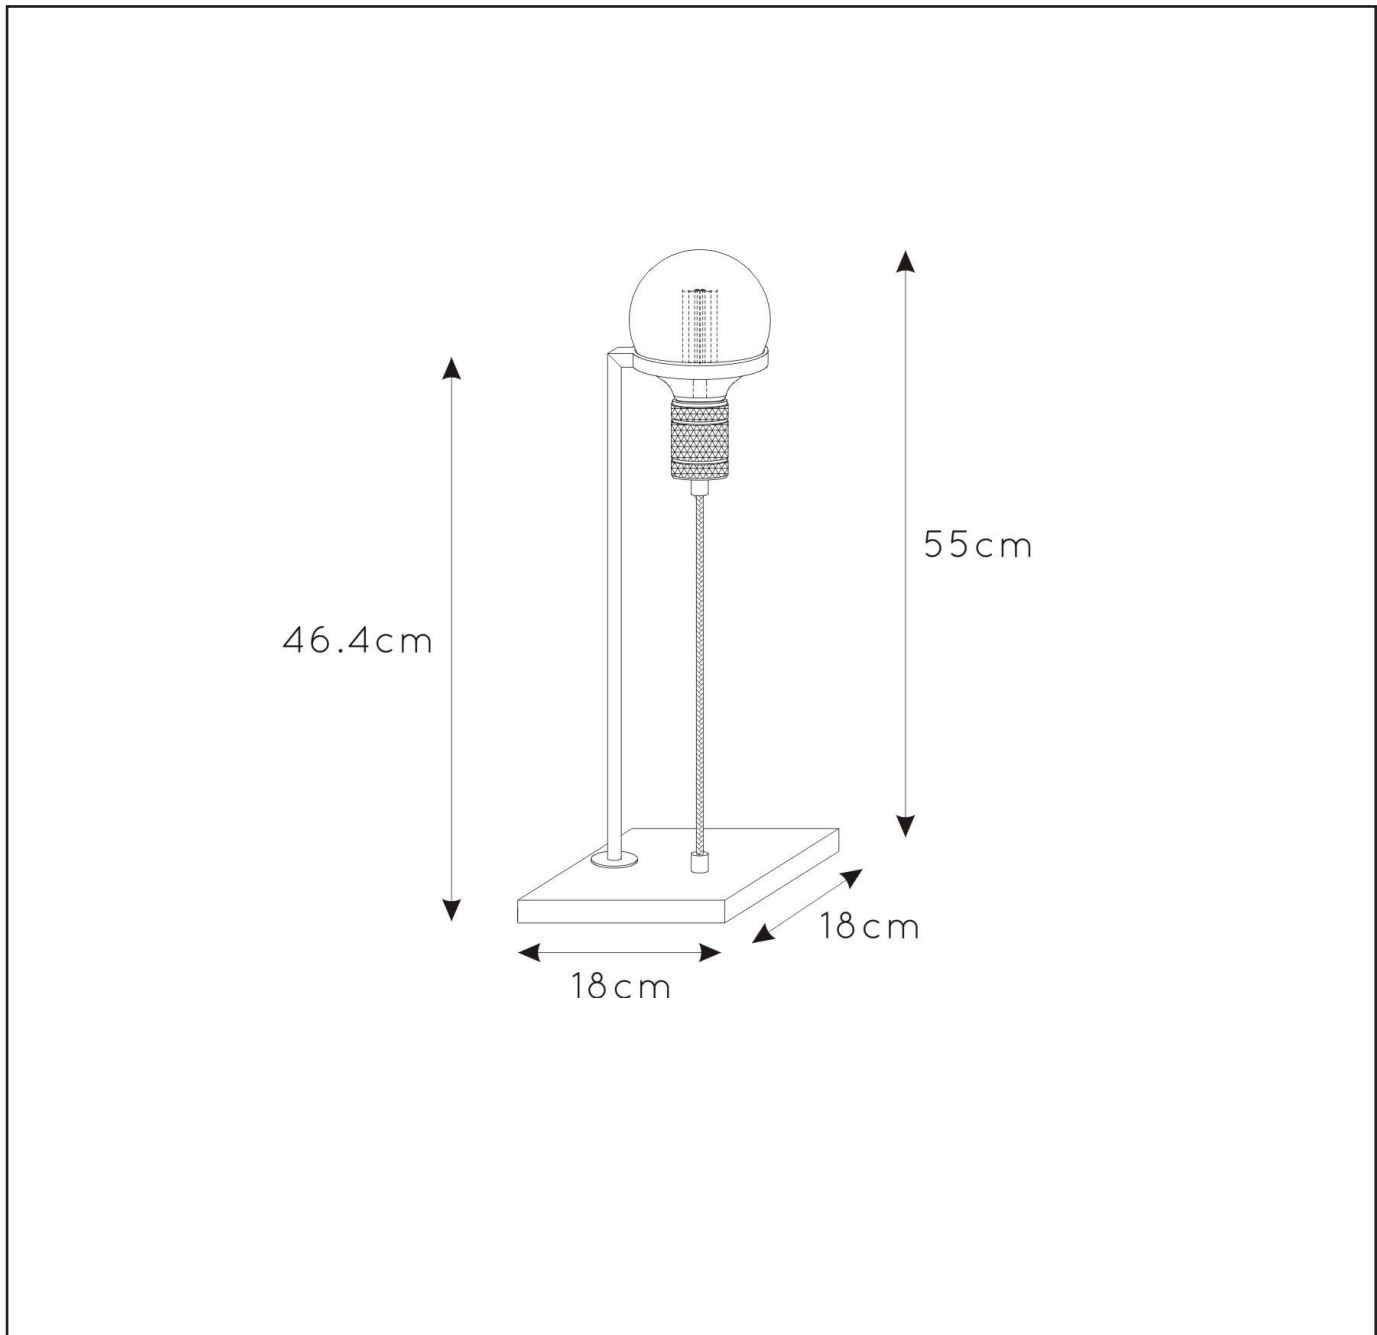

LUCIDE

RECOMMENDED
LUCIDE LIGHT
SOURCE

49033/05/65

Light source dimmable : Yes

Light source incl. : No

General

Dimensions LxWxH : 18cmx18cm x 55cm

Height minimum : cm

Height maximum : 55cm

Dimensions shade LxWxH :

Main material : Steel

Ceiling rose material : Steel

Color : Matt black with brass socket

Style : Modern

Shape : As shown

Weight : 2.0 kg

Warranty : 2 years

Product specifications

Dimmable : No

Light direction :

Adjustable in height : No

Directional : No

Cable : Yes, Cable on product

Cable length : 200cm

Bulb type & maximum wattage : E27 max.60W

For more specifications of this product please visit

www.lucide.com

LUCIDE

TECHNICAL DRAWING & DIMENSIONS

OTTELIEN

item number : 30571/01/30

EAN code : 5411212302588