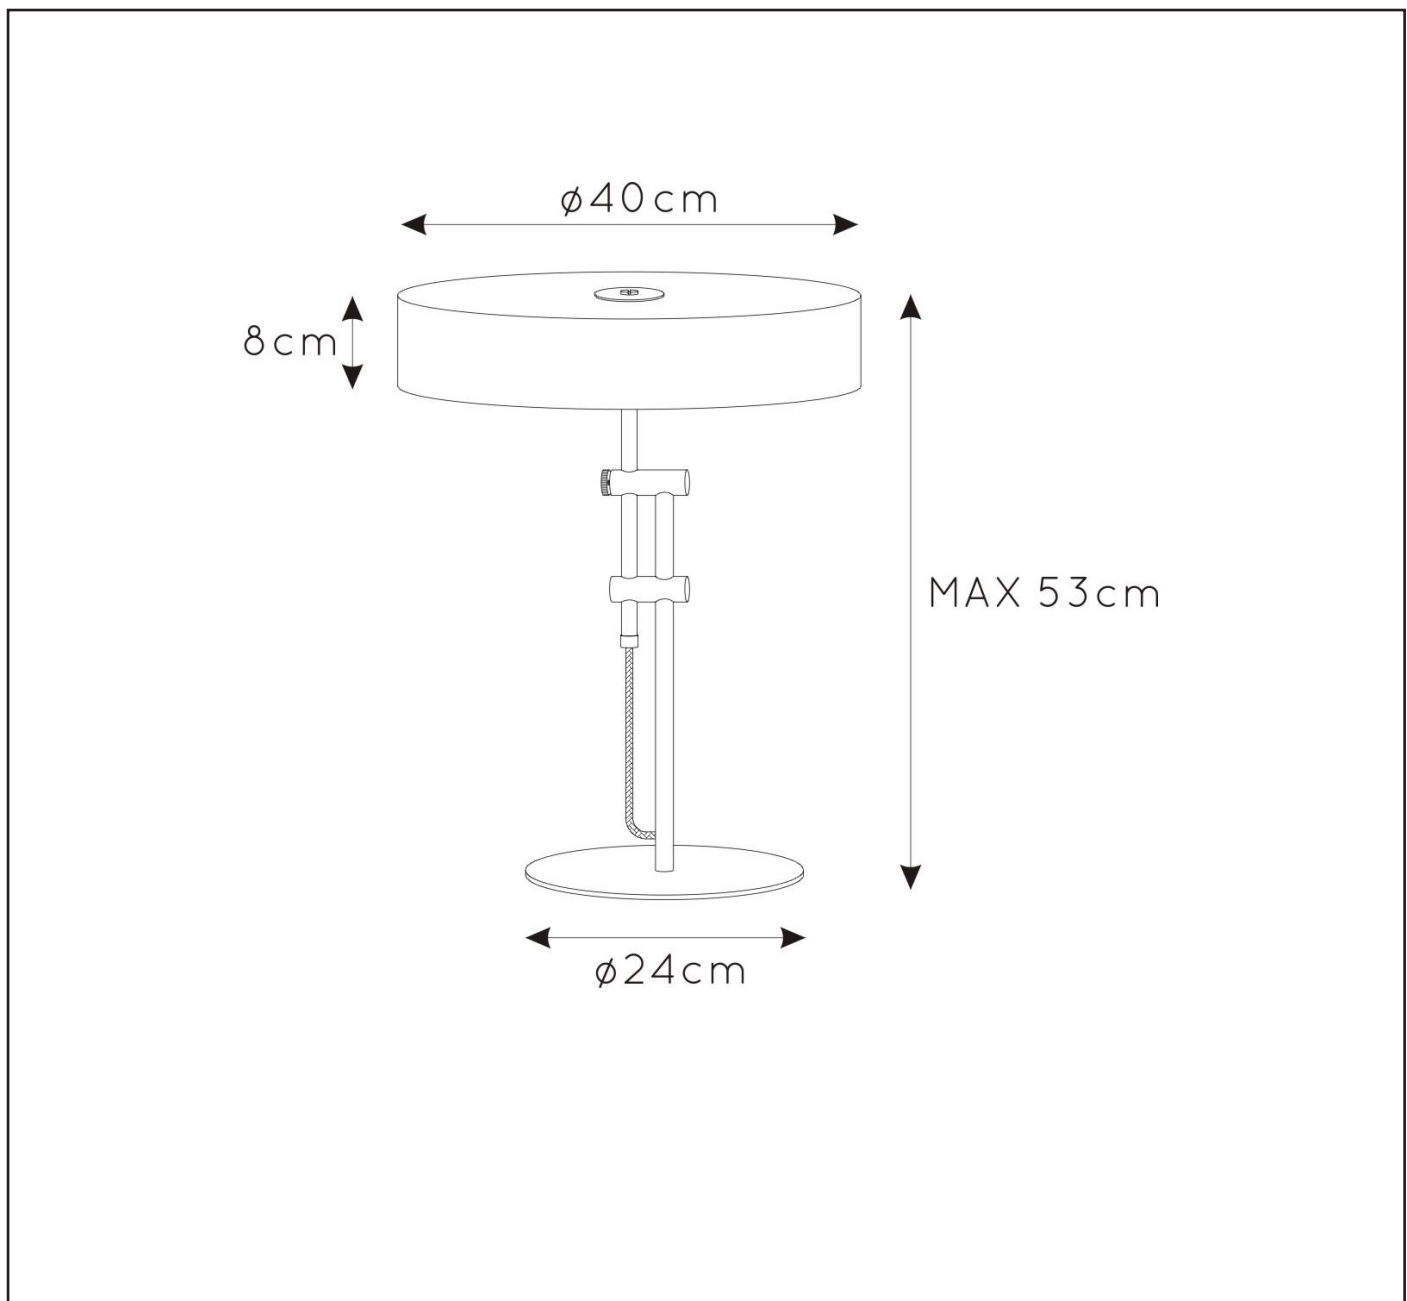

LUCIDE

RECOMMENDED
LUCIDE LIGHT
SOURCE

49042/05/62

Light source dimmable : Yes

Light source incl. : No

General

Dimensions LxWxH : Ø 40 cm x 53cm
Height minimum : cm
Height maximum : 53cm
Dimensions shade LxWxH : Ø40cmx8cm
Main material : Steel+aluminium
Ceiling rose material : -
Color : Matt black with satin gold shade
Style : Modern
Shape : As shown
Weight : 3.2 kg
Warranty : 2 years

Product specifications

Dimmable : No
Light direction : No
Adjustable in height : No
Directional : No
Cable : Yes, Cable on product
Cable length : 200cm
Sensor : Without Sensor
Control : On/off Switch In The Cord
IP-Class : 20
Electric class : 2
Light source including ? : No
Lamp socket : E27
Light source number : 2
Power requirements : 220-240V~50Hz
Bulb type & maximum wattage: E27 max.60W

For more specifications of this product please visit
www.lucide.com

LUCIDE

TECHNICAL DRAWING & DIMENSIONS

GIADA

item number : 30570/02/02

EAN code : 5411212302526

For more specifications, dimensions please visit