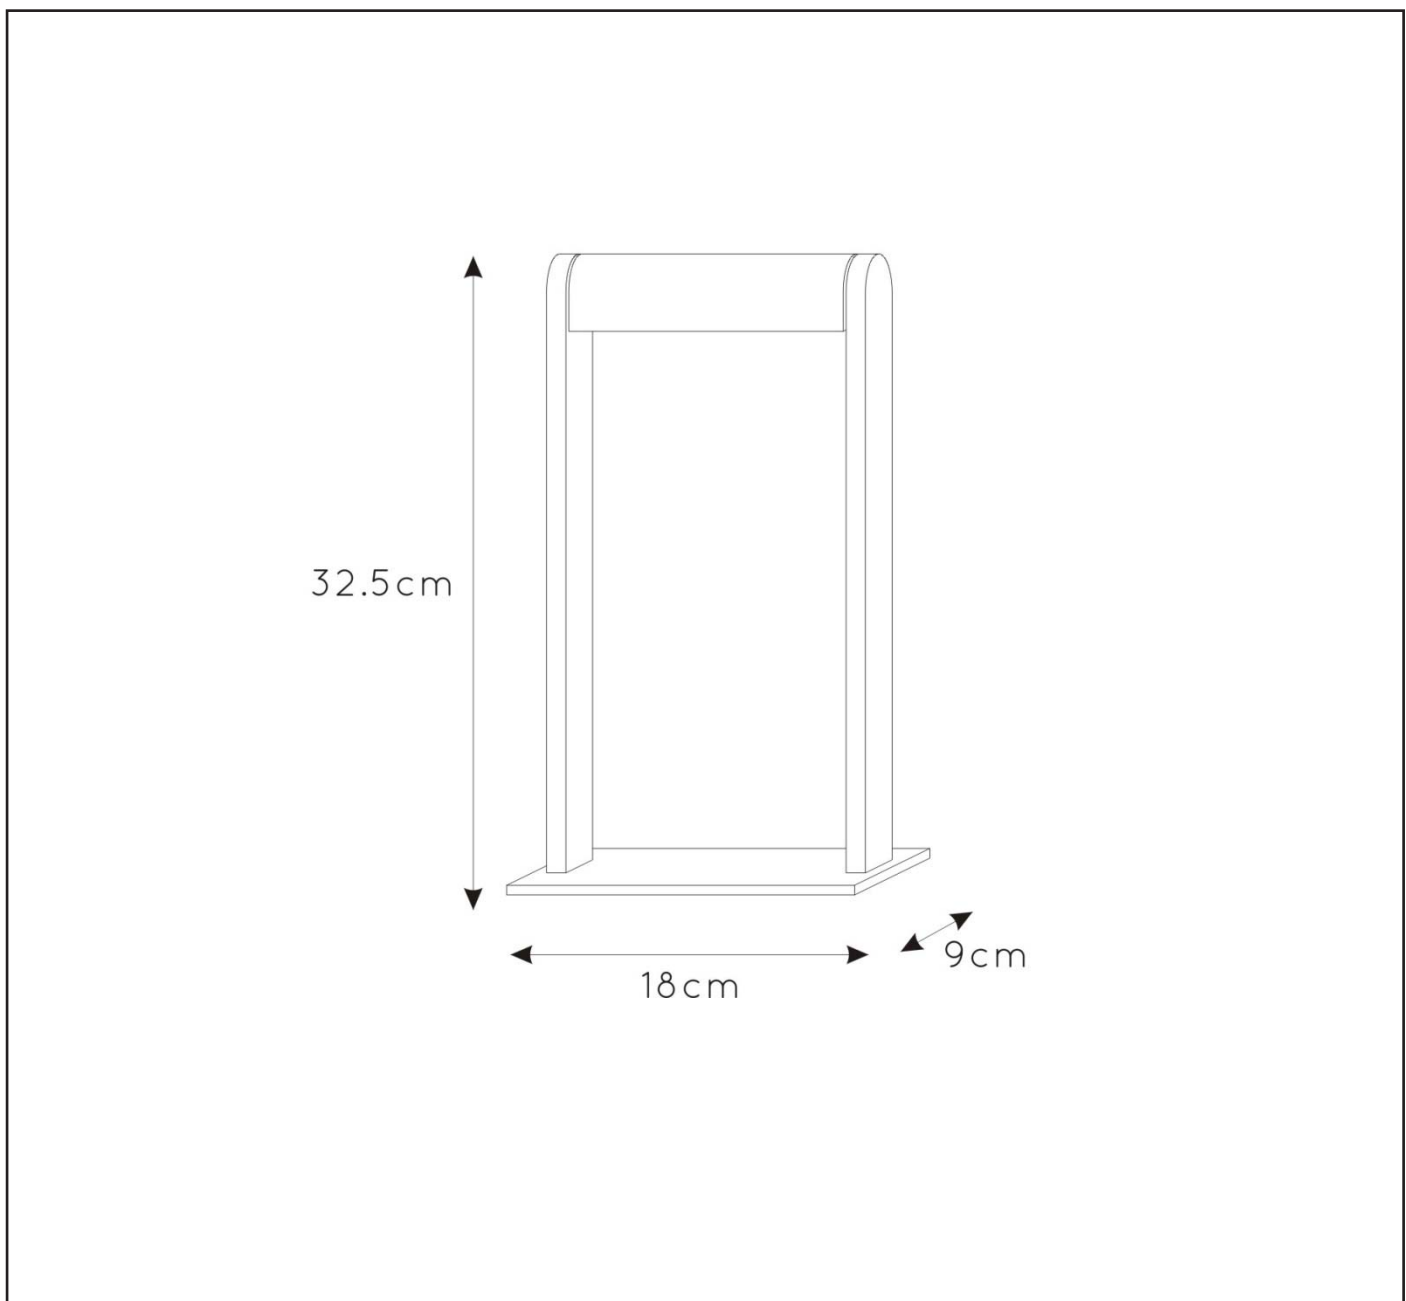

LUCIDE

TECHNICAL DRAWING & DIMENSIONS

LORAS

Itemnumber :30500/01/02

EAN code : 5411212302700

Itemnumber :30500/01/96

EAN code : 5411212302717

For more specifications, dimensions please visit

www.lucide.com