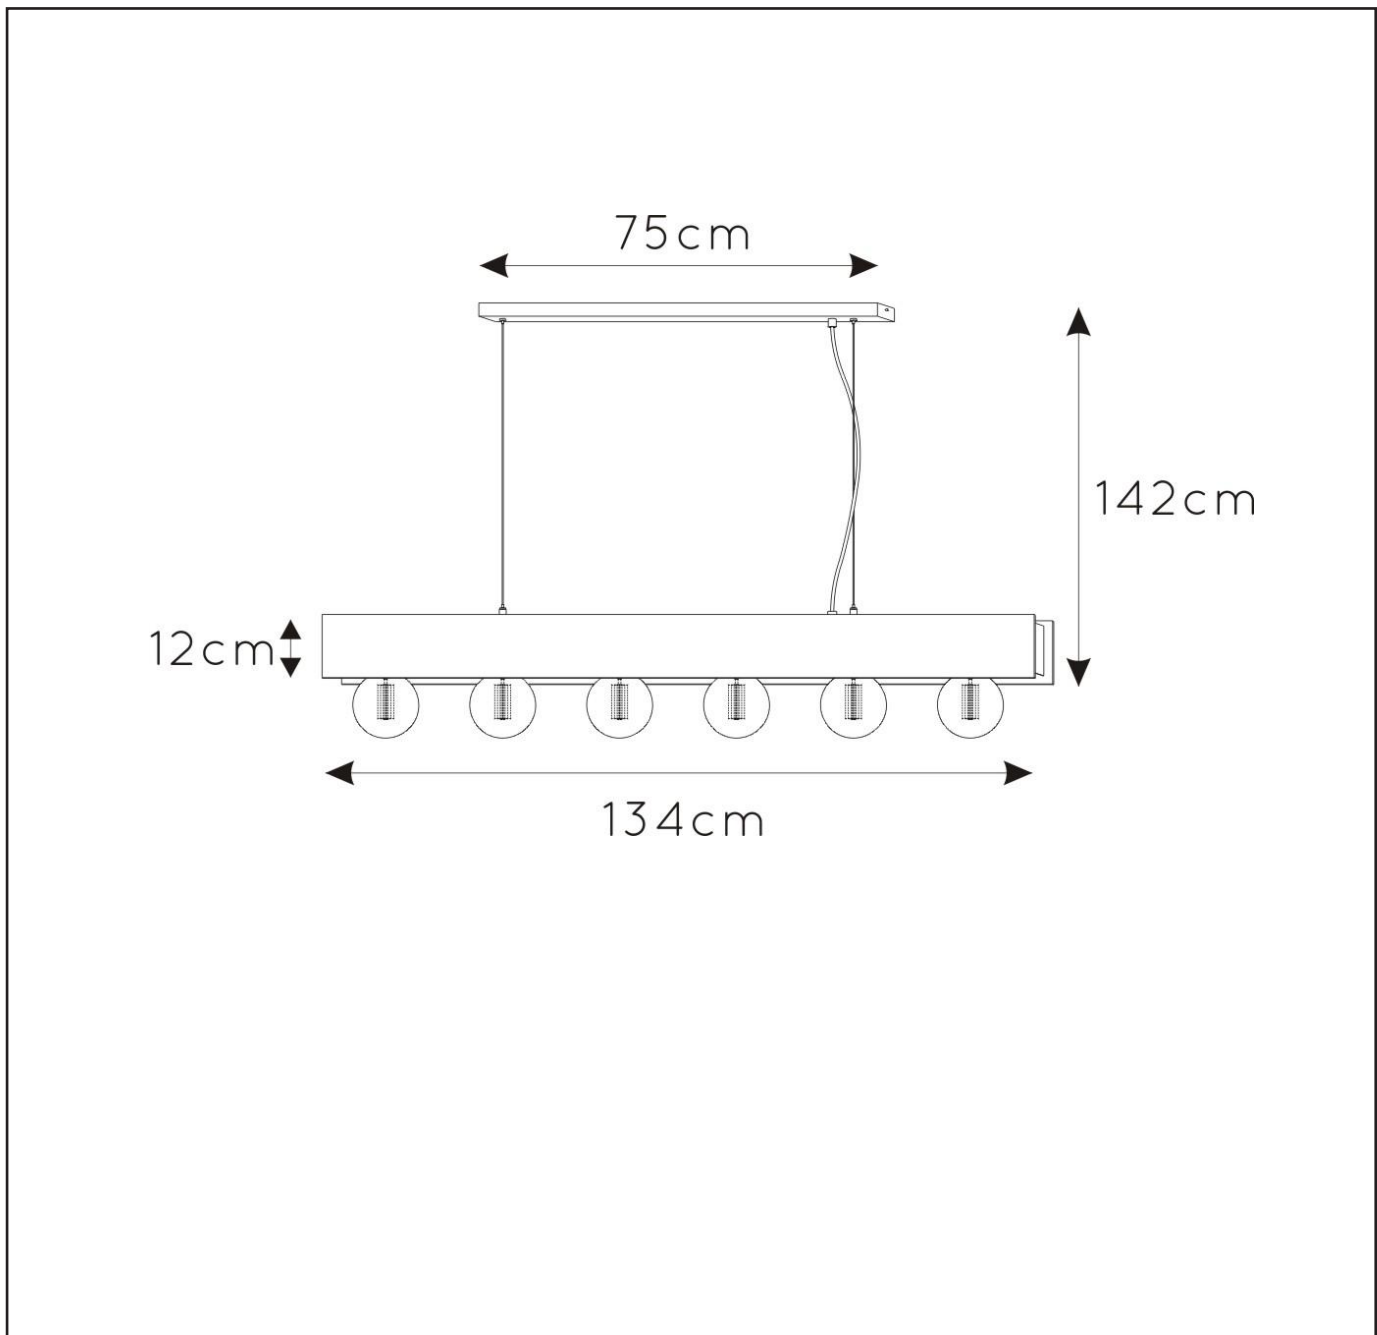

LUCIDE

RECOMMENDED
LUCIDE LIGHT
SOURCE

49032/05/62

Light source dimmable : Yes

Light source incl. : No

General

Dimensions LxWxH : 134 cm x 7 cm x 142 cm
Height minimum : 12 cm
Height maximum : 130 cm
Dimensions shade LxWxH : 134 cm x 7 cm x 12 cm
Main material : Steel
Ceiling rose material : Steel
Color : Sandy matt black
Style : Modern
Shape : As shown
Weight : 6.5 kg
Warranty : 2 years

Product specifications

Dimmable : No
Light direction : Down
Adjustable in height : No
Directional : No
Cable : Yes, Cable on product
Cable length : 130cm
Sensor : Without Sensor
Control: Light Switch Control
IP-Class : 20
Electric class : 1
Light source including ? : No
Lamp socket : E27
Light source number : 6
Power requirements : 220-240V~50Hz
Bulb type & maximum wattage : E27 max.60W

For more specifications of this product please visit

www.lucide.com

LUCIDE

TECHNICAL DRAWING & DIMENSIONS

SURTUS

item number : 30474/06/30

EAN code : 5411212302410

For more specifications, dimensions please visit