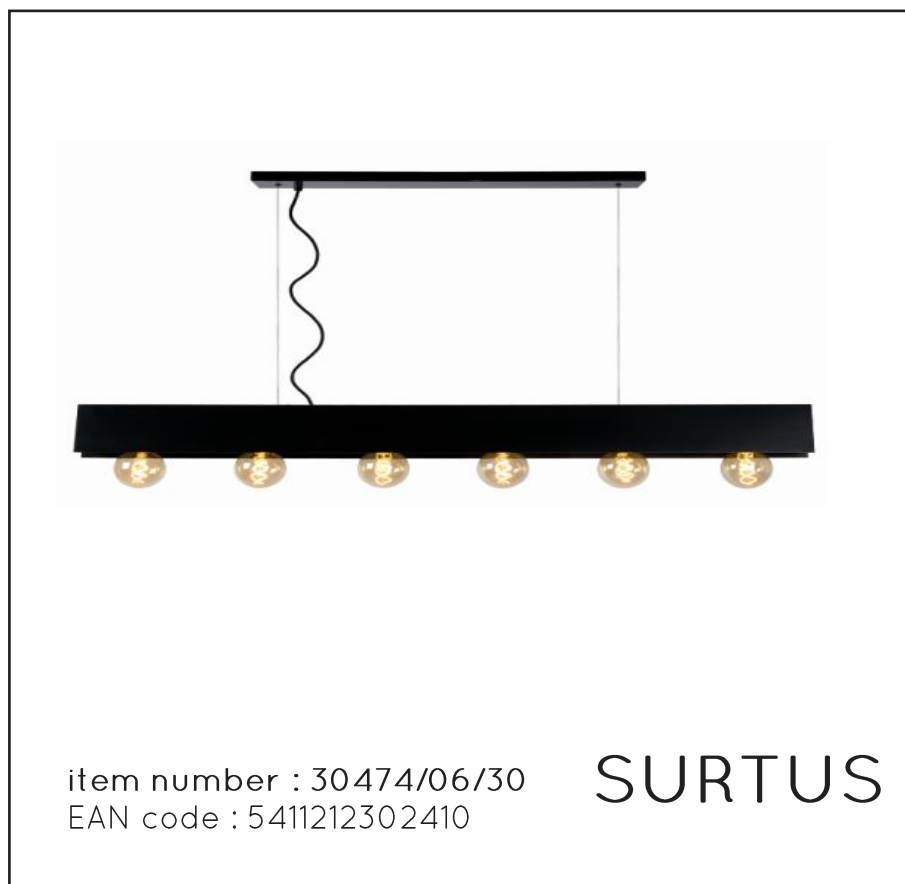

LUCIDE

RECOMMENDED
LUCIDE LIGHT
SOURCE

49032/05/62

Light source dimmable : Yes

Light source incl. : No

General

Dimensions LxWxH : 134 cm x 7 cm x 142 cm
Height minimum : 12 cm
Height maximum : 130 cm
Dimensions shade LxWxH : 134 cm x 7 cm x 12 cm
Main material : Steel
Ceiling rose material : Steel
Color : Sandy matt black
Style : Modern
Shape : As shown
Weight : 6.5 kg
Warranty : 2 years

Product specifications

Dimmable : No
Light direction : Down
Adjustable in height : No
Directional : No
Cable : Yes, Cable on product
Cable length : 130cm
Sensor : Without Sensor
Control: Light Switch Control
IP-Class : 20
Electric class : 1
Light source including ? : No
Lamp socket : E27
Light source number : 6
Power requirements : 220-240V~50Hz
Bulb type & maximum wattage : E27 max.60W

For more specifications of this product please visit

www.lucide.com

LUCIDE

TECHNICAL DRAWING & DIMENSIONS

SURTUS

item number : 30474/06/30

EAN code : 5411212302410

For more specifications, dimensions please visit