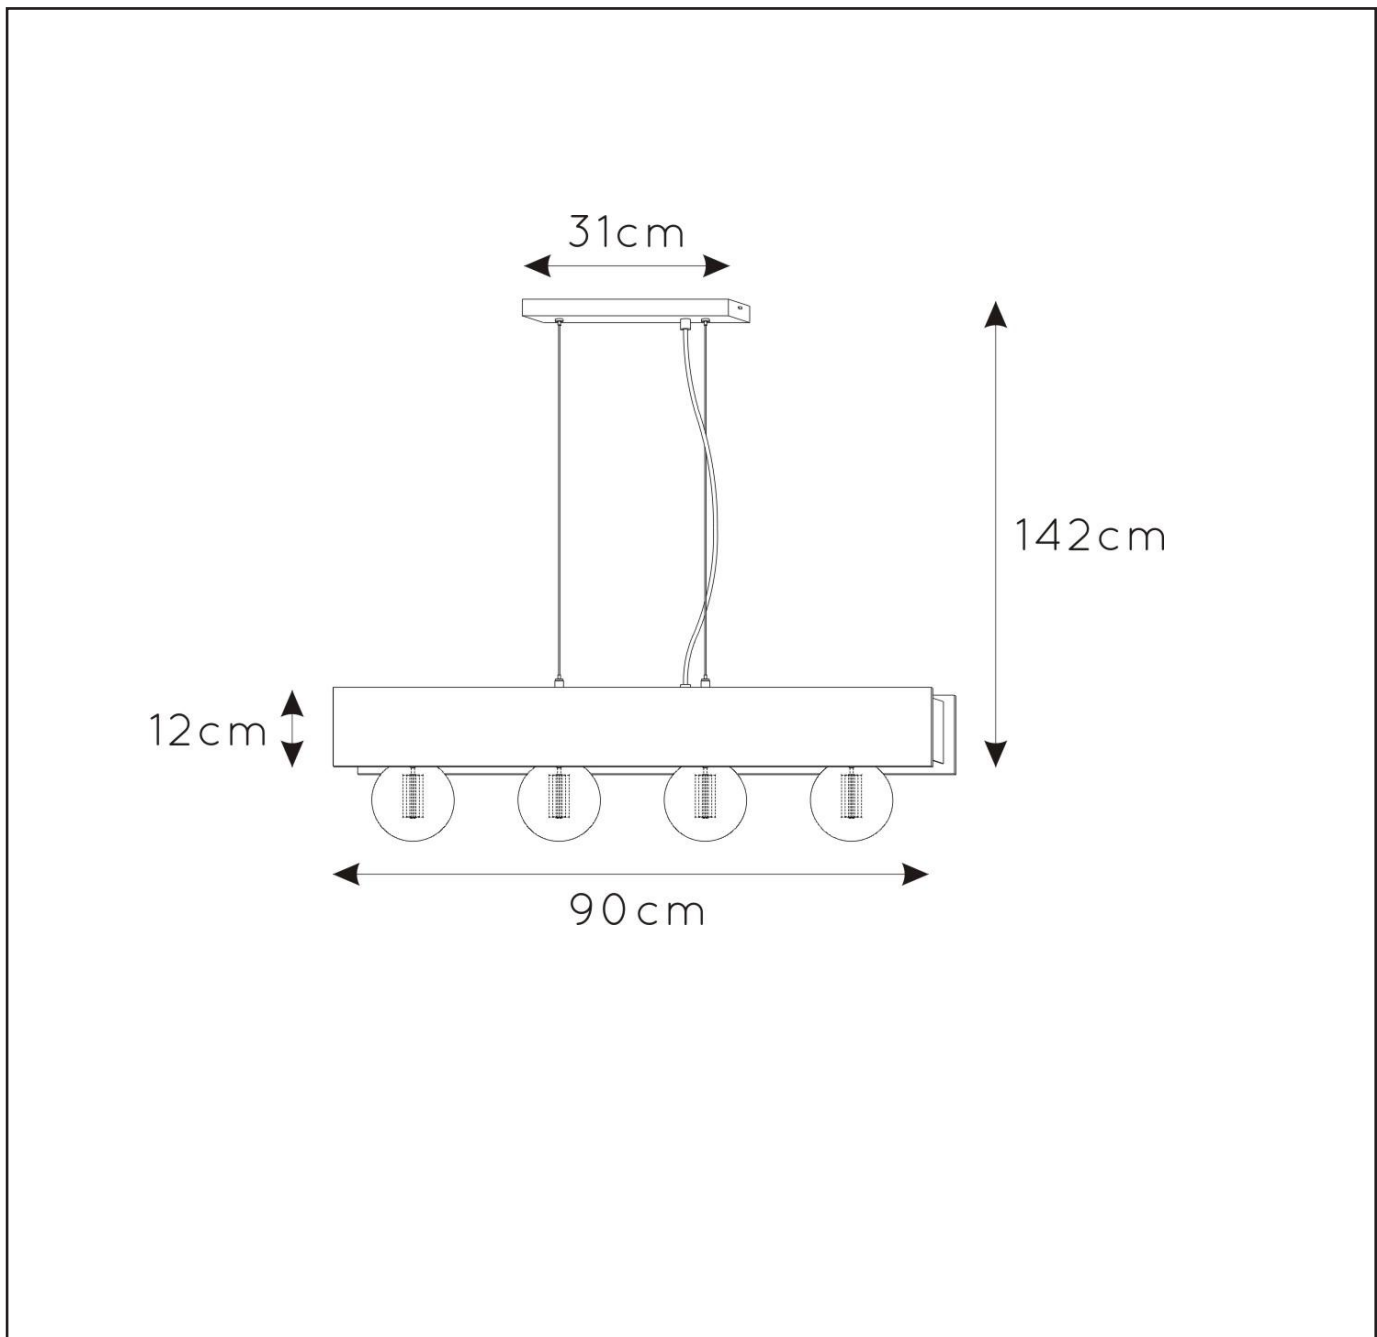

LUCIDE

RECOMMENDED
LUCIDE LIGHT
SOURCE

49032/05/62

Light source dimmable : Yes

Light source incl. : No

General

Dimensions LxWxH : 90 cm x 7 cm x 142 cm

Height minimum :

Height maximum : 142 cm

Dimensions shade LxWxH : 90 cm x 7 cm x 12 cm

Main material : Steel

Ceiling rose material : Steel

Color : Sandy matt black

Style : Modern

Shape : As shown

Weight : 4.1 kg

Warranty : 2 years

Product specifications

Dimmable : No

Light direction : Down

Adjustable in height : No

Directional : No

Cable : Yes, Cable on product

Cable length : 130cm

Bulb type & maximum wattage : E27 max.60W

For more specifications of this product please visit

www.lucide.com

LUCIDE

TECHNICAL DRAWING & DIMENSIONS

SURTUS

item number : 30474/04/30

EAN code : 5411212302397