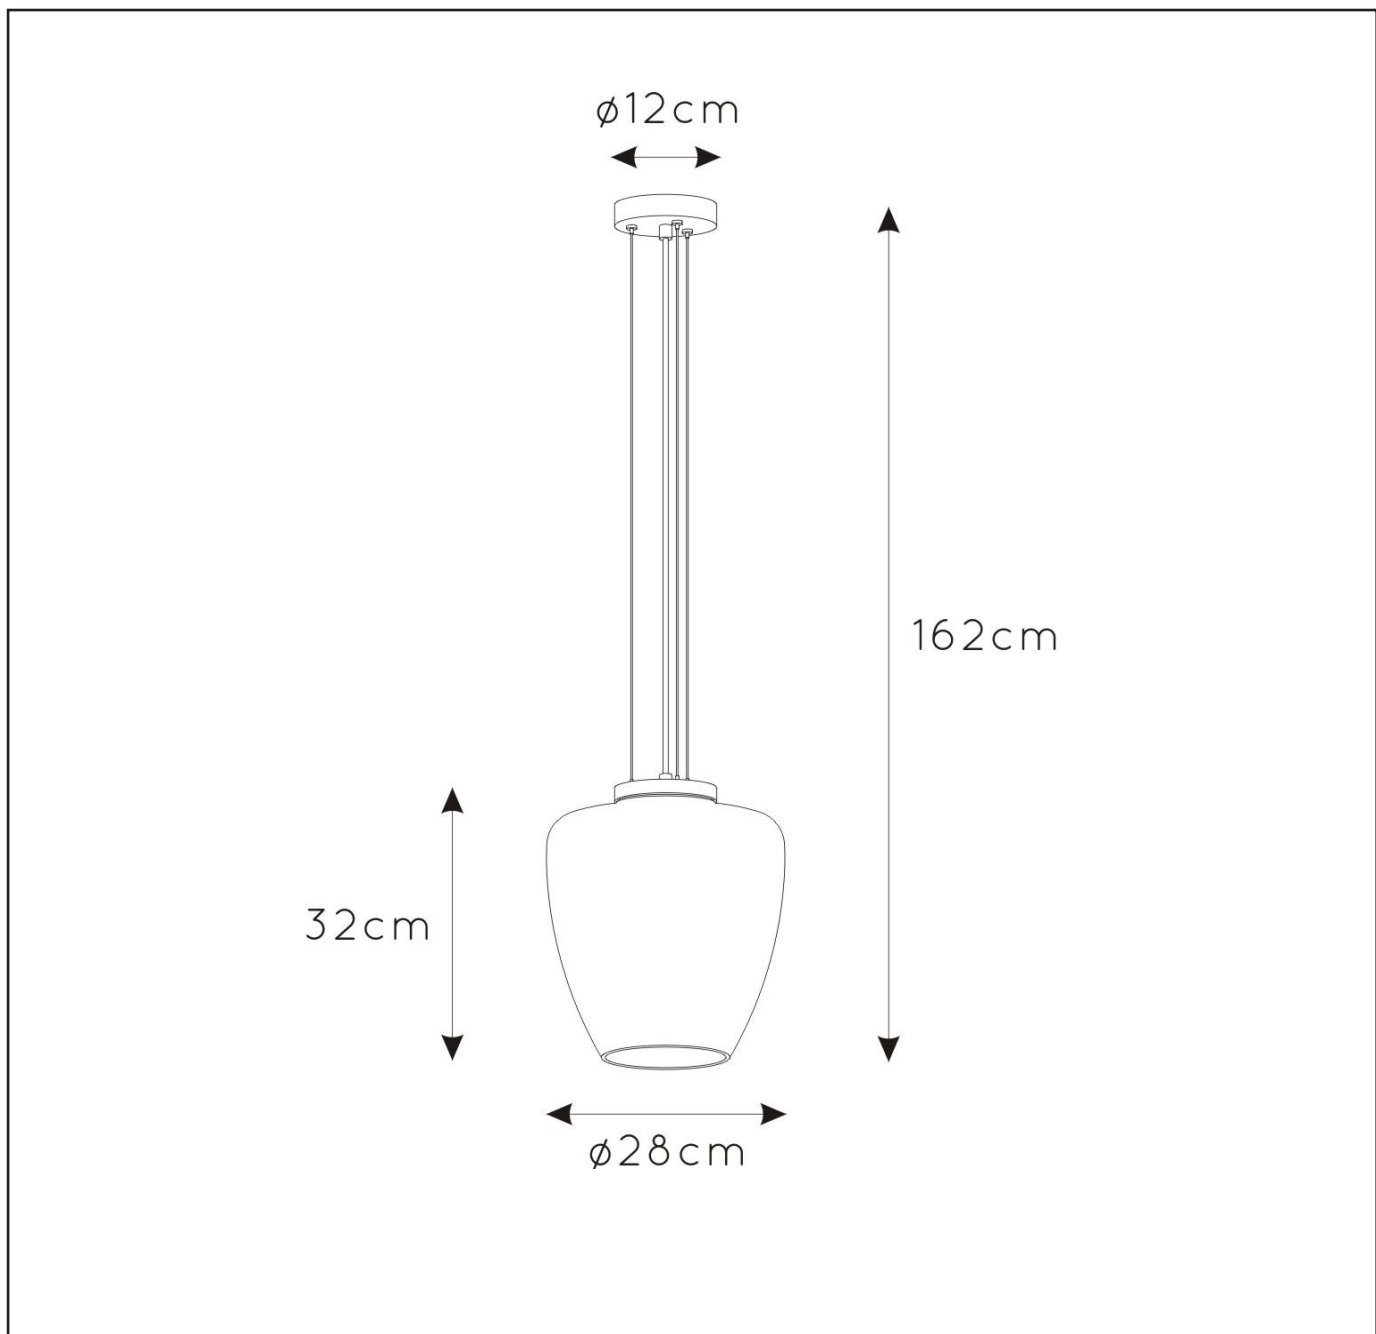

LUCIDE

RECOMMENDED
LUCIDE LIGHT
SOURCE

49032/05/62

Light source dimmable : Yes

Light source incl. : No

General

Dimensions LxWxH : Ø 28cm x 162cm
Height minimum : 32cm
Height maximum : 162 cm
Dimensions shade LxWxH : Ø 28cm x32 cm
Main material : Steel+glass
Ceiling rose material : Steel+glass
Color : Santin gold+amber glass
Matt black+smoked glass
Style : Modern
Shape : As shown
Weight : 1.2 kg
Warranty : 2 years

Product specifications

Dimmable : No
Light direction : Down
Adjustable in height : No
Directional : No
Cable : Yes,Cable on product
Cable length : 130cm
Sensor : Without Sensor
Control: Light Switch Control
IP-Class : 20
Electric class : 1
Light source including ? : No
Lamp socket : E27
Light source number : 1
Power requirements : 220-240V~50Hz
Bulb type & maximum wattage : E27 max.60W

For more specifications of this product please visit

www.lucide.com

LUCIDE

TECHNICAL DRAWING & DIMENSIONS

FLORIEN

item number : 30473/28/62
EAN code : 5411212302359
item number : 30473/28/65
EAN code : 5411212302366

For more specifications, dimensions please visit

www.lucide.com

LUCIDE

INSTALLATION DRAWING SPECIFICATIONS