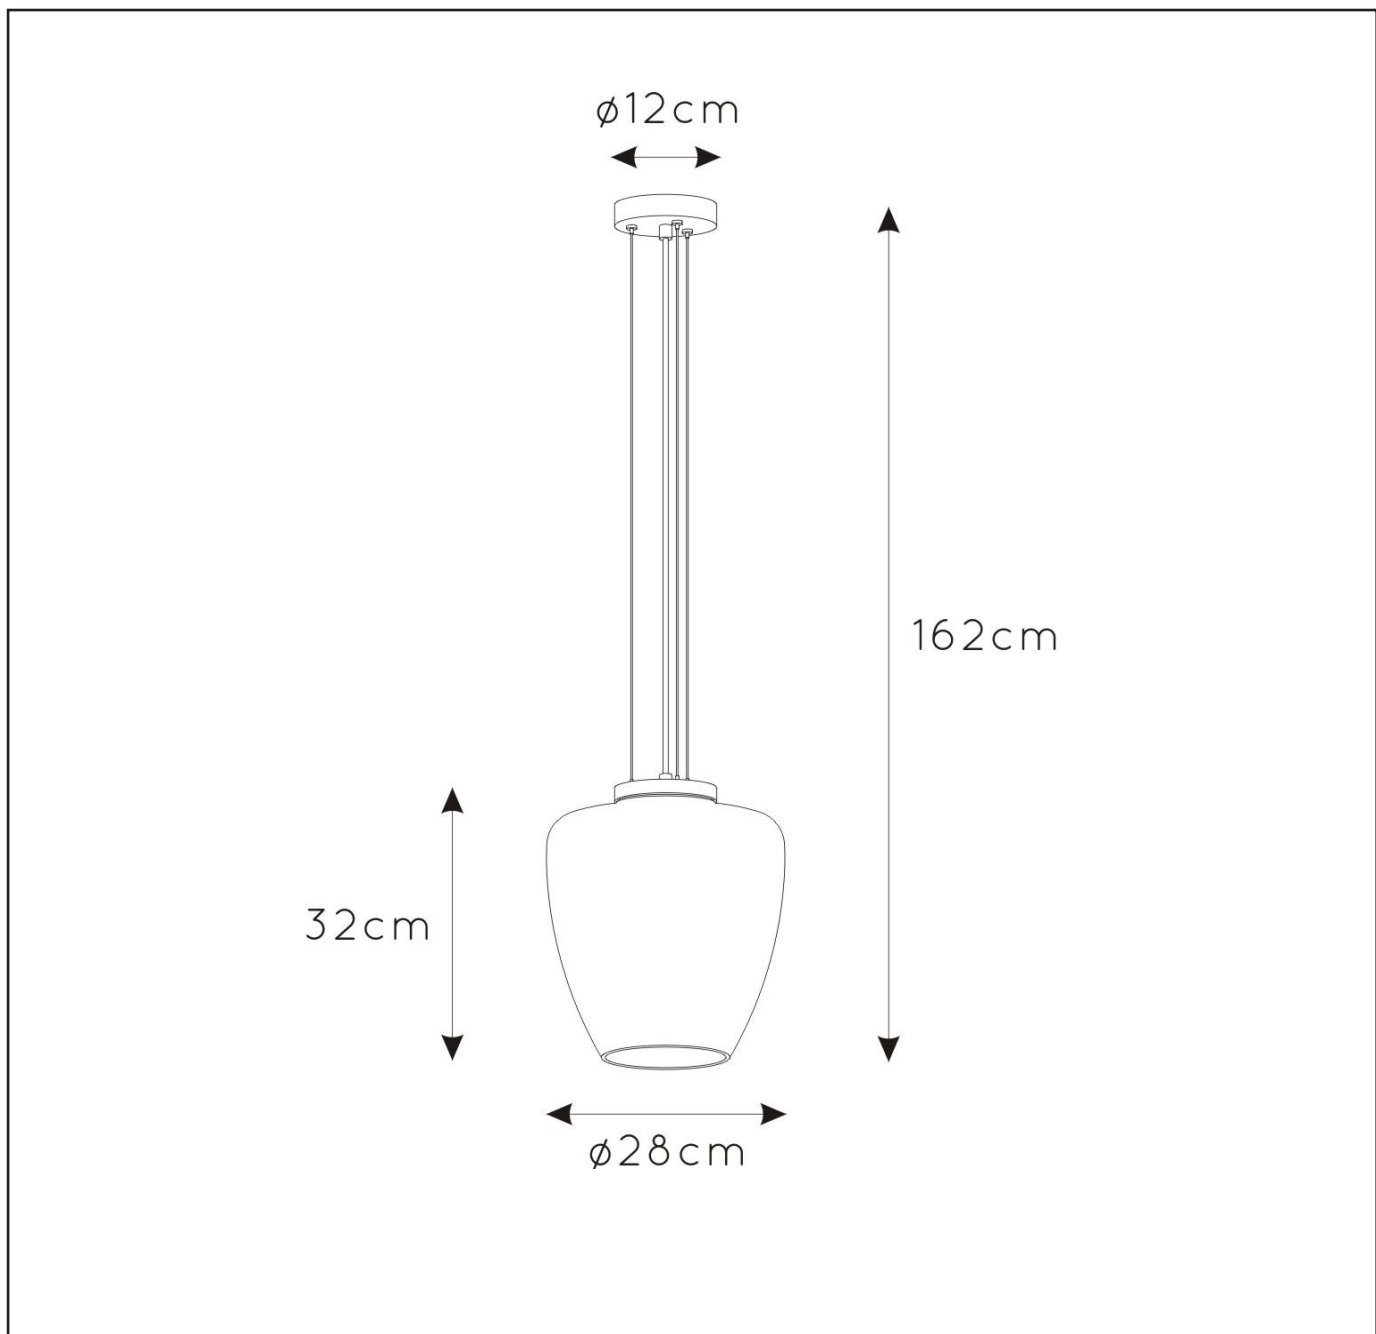

LUCIDE

RECOMMENDED
LUCIDE LIGHT
SOURCE

49032/05/62

Light source dimmable : Yes

Light source incl. : No

General

Dimensions LxWxH : Ø 28cm x 162cm
Height minimum : 32cm
Height maximum : 162 cm
Dimensions shade LxWxH : Ø 28cm x 32 cm
Main material : Steel+glass
Ceiling rose material : Steel+glass
Color : Santin gold+amber glass
Matt black+smoked glass
Style : Modern
Shape : As shown
Weight : 1.2 kg
Warranty : 2 years

Product specifications

Dimmable : No
Light direction : Down
Adjustable in height : No
Directional : No
Cable : Yes,Cable on product
Cable length : 130cm
Sensor : Without Sensor
Control: Light Switch Control
IP-Class : 20
Electric class : 1
Light source including ? : No
Lamp socket : E27
Light source number : 1
Power requirements : 220-240V~50Hz
Bulb type & maximum wattage : E27 max.60W

For more specifications of this product please visit

www.lucide.com

LUCIDE

TECHNICAL DRAWING & DIMENSIONS

FLORIEN

item number : 30473/28/62
EAN code : 5411212302359
item number : 30473/28/65
EAN code : 5411212302366

For more specifications, dimensions please visit

www.lucide.com

LUCIDE

INSTALLATION DRAWING SPECIFICATIONS