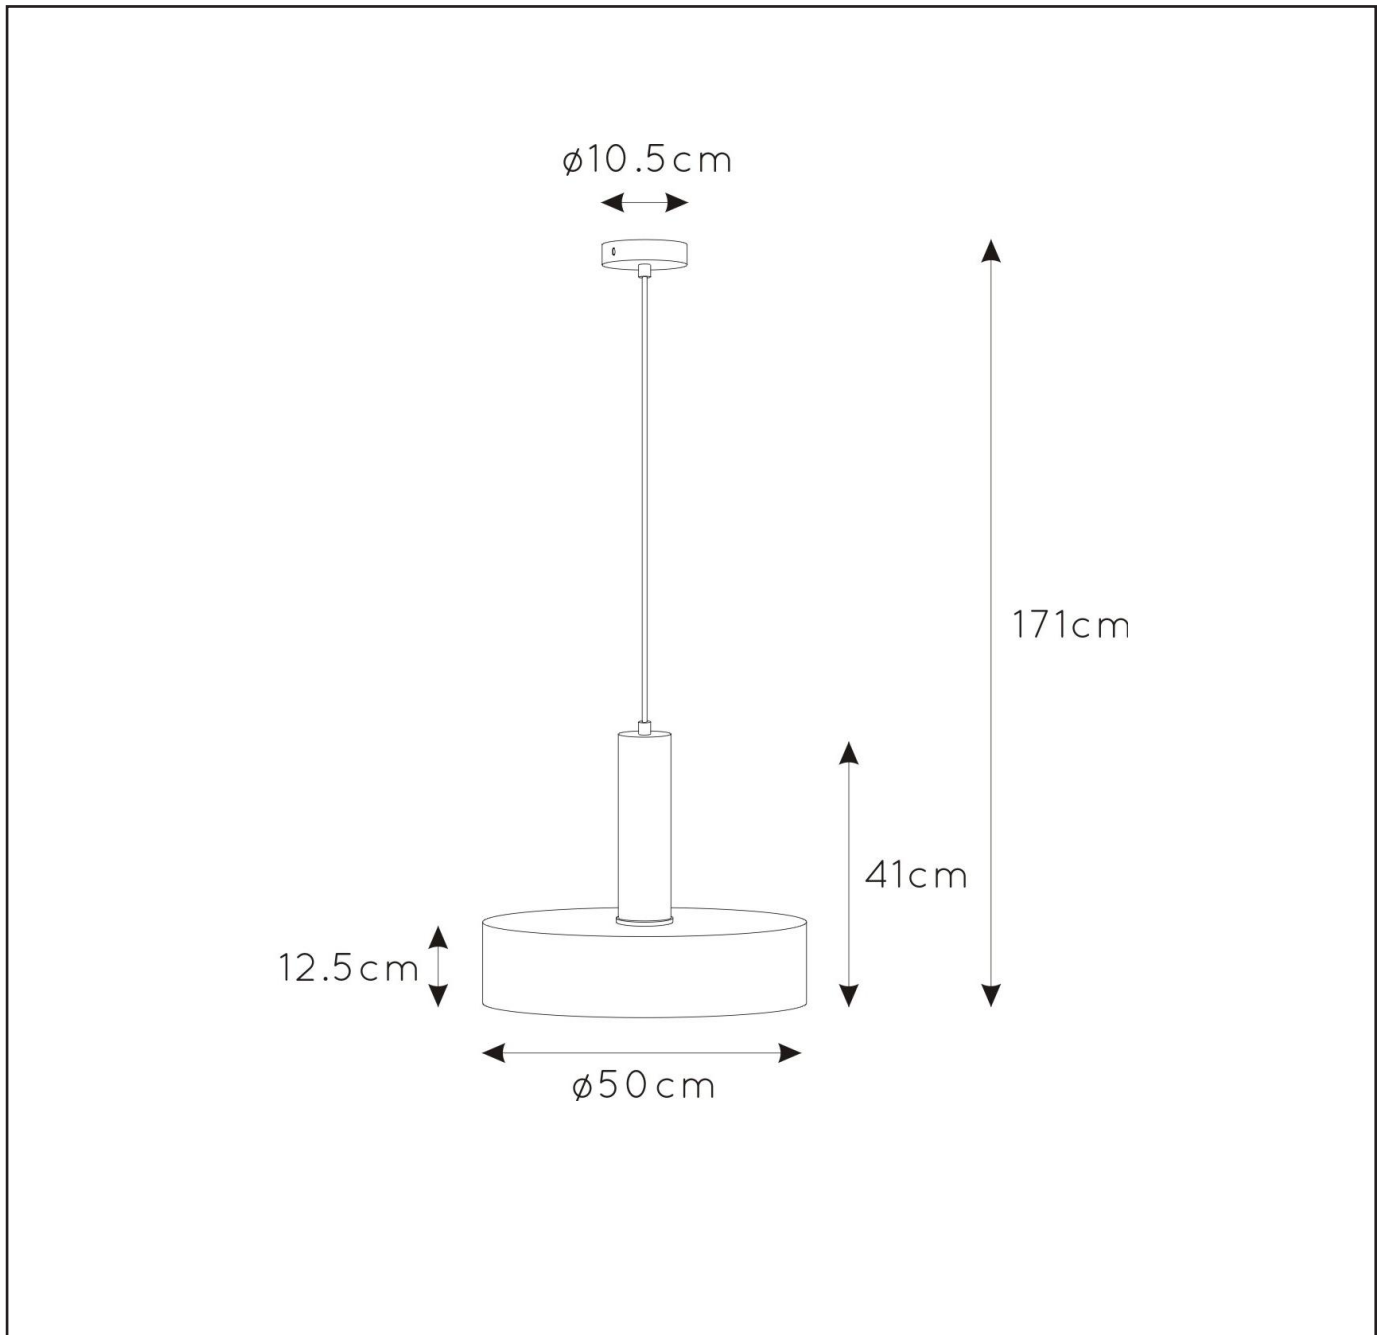

LUCIDE

RECOMMENDED
LUCIDE LIGHT
SOURCE

49032/05/65

Light source dimmable : Yes

Light source incl. : No

General

Dimensions LxWxH : Ø 50cm x 171 cm
Height minimum : 12.5 cm
Height maximum : 171 cm
Dimensions shade LxWxH : Ø 50cm x 12.5 cm
Main material : Steel+aluminium
Ceiling rose material : Steel
Color : Satin brass+matt black
Style : Modern
Shape : As shown
Weight : 2.5 kg
Warranty : 2 years

Product specifications

Dimmable : No
Light direction : Down
Adjustable in height : No
Directional : No
Cable : Yes,Cable on product
Cable length : 130cm
Sensor : Without Sensor
Control: Light Switch Control
IP-Class : 20
Electric class : 1
Light source including ? : No
Lamp socket : E27
Light source number : 1
Power requirements : 220-240V~50Hz
Bulb type & maximum wattage : E27 max.60W

For more specifications of this product please visit

www.lucide.com

LUCIDE

TECHNICAL DRAWING & DIMENSIONS

GIADA

item number : 30472/50/02

EAN code : 5411212302489

For more specifications, dimensions please visit