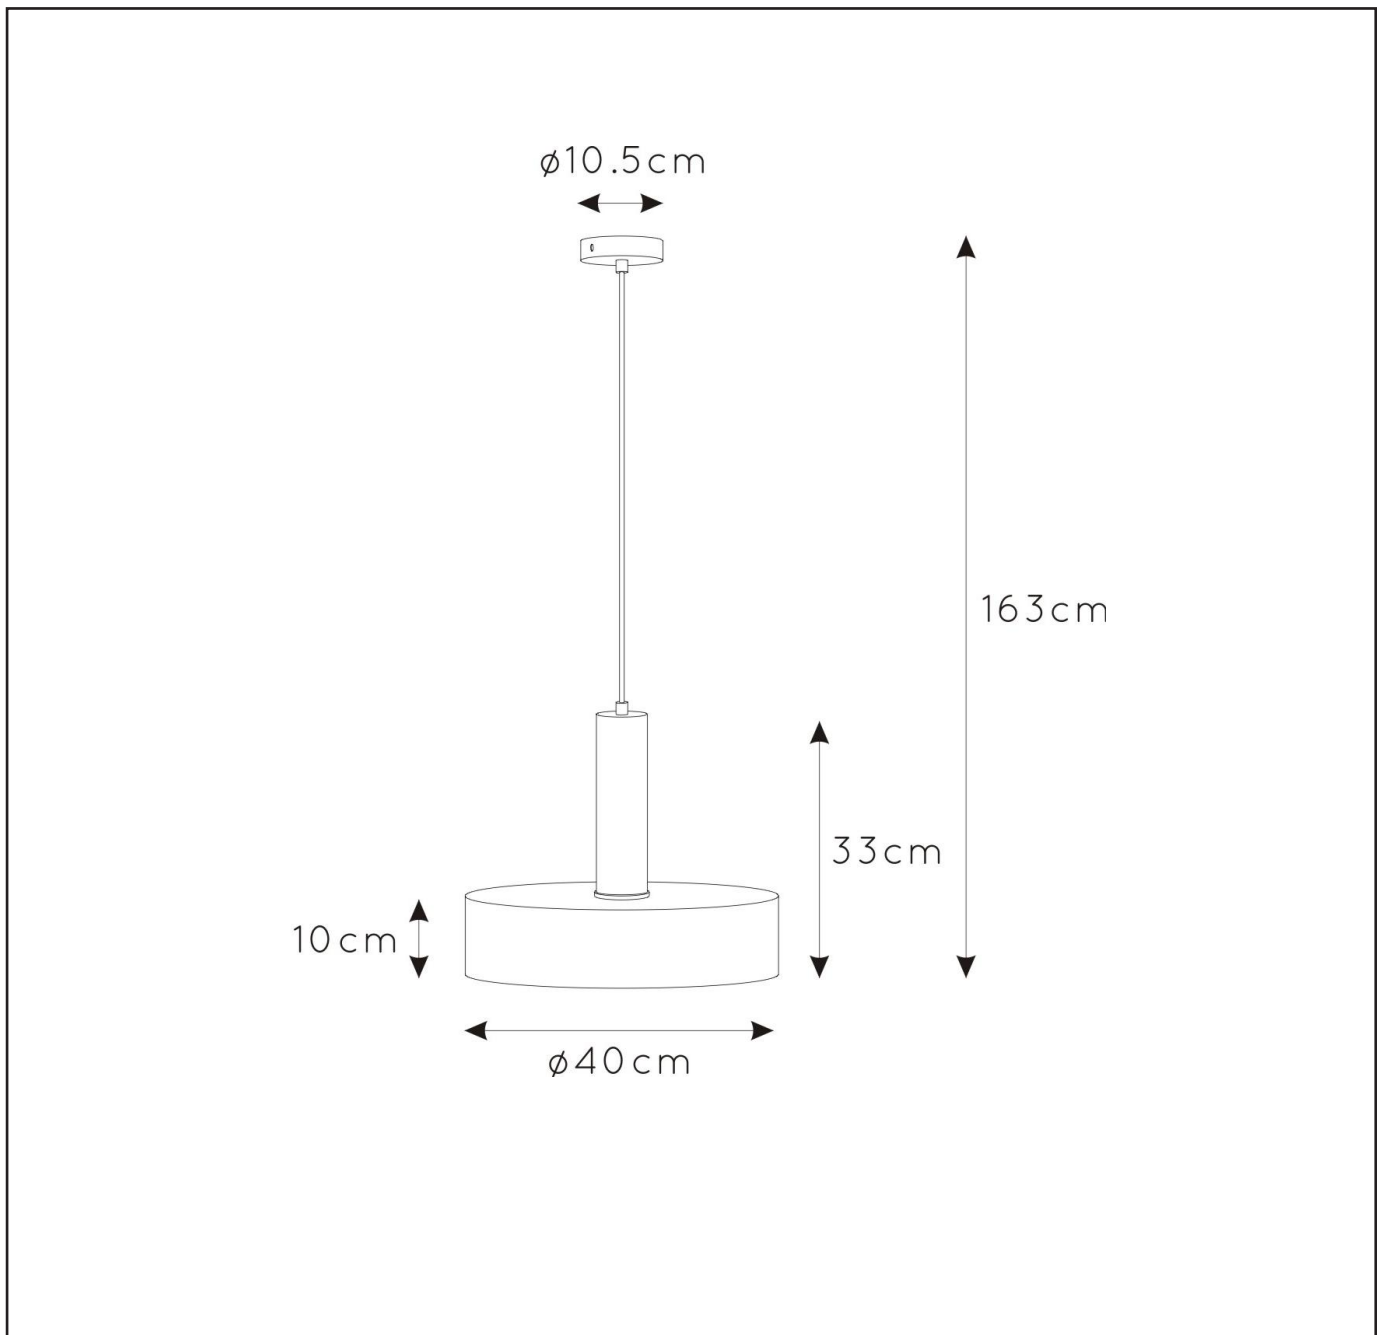

## General

Dimensions LxWxH : Ø 40cm x 163cm  
Height minimum : 10 cm  
Height maximum : 163cm  
Dimensions shade LxWxH : Ø 40cm x10 cm  
Main material : Steel+aluminium  
Ceiling rose material : Steel  
Color : Satin brass+matt black  
Style : Modern  
Shape : As shown  
Weight : 1.6 kg  
Warranty : 2 years

## Product specifications

Dimmable : No  
Light direction : Down  
Adjustable in height : No  
Directional : No  
Cable : Yes,Cable on product  
Cable length : 130cm  
Sensor : Without Sensor  
Control: Light Switch Control  
IP-Class : 20  
Electric class : 1  
Light source including ? : No  
Lamp socket : E27  
Light source number : 1  
Power requirements : 220-240V~50Hz  
Bulb type & maximum wattage : E27 max.60W

For more specifications of this product please visit

[www.lucide.com](http://www.lucide.com)

LUCIDE

TECHNICAL DRAWING & DIMENSIONS

GIADA

item number : 30472/40/02

EAN code : 5411212302472

For more specifications, dimensions please visit

## INSTALLATION DRAWING SPECIFICATIONS