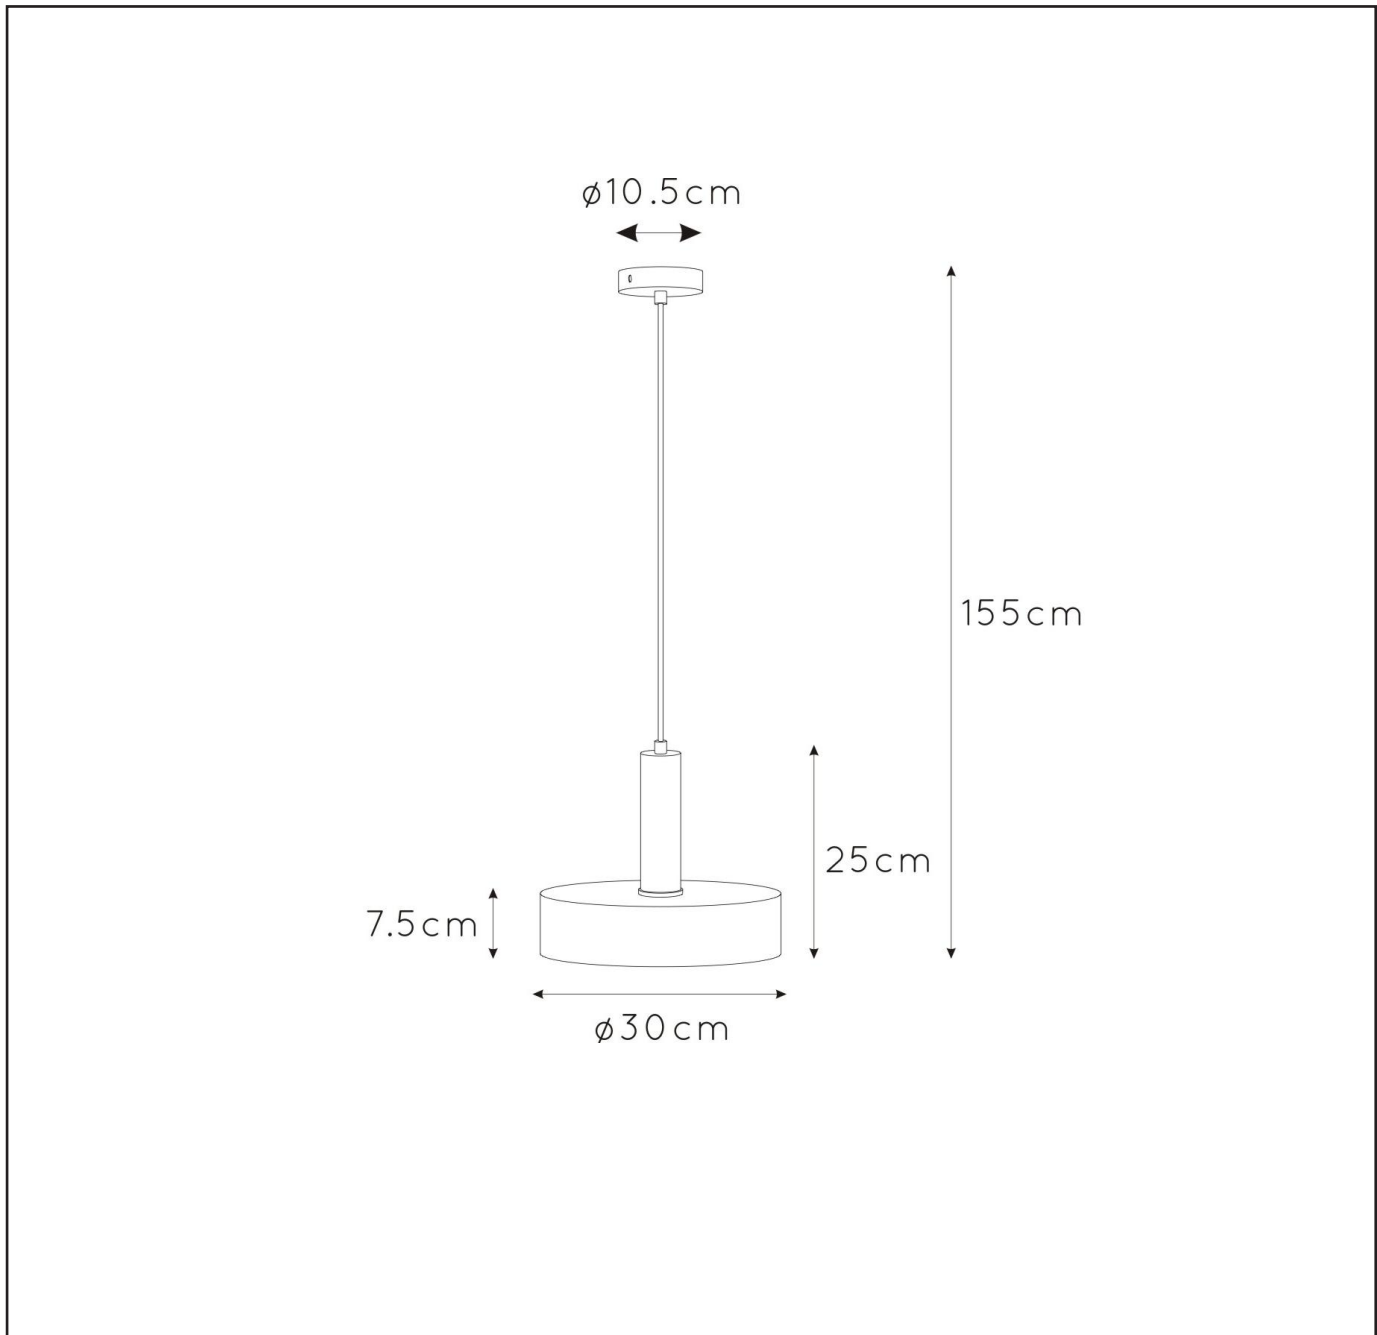

LUCIDE

RECOMMENDED
LUCIDE LIGHT
SOURCE

49032/05/65

Light source dimmable : Yes

Light source incl. : No

General

Dimensions LxWxH : Ø 30cm x 155 cm
Height minimum : 7.5 cm
Height maximum : 155 cm
Dimensions shade LxWxH : Ø 30cm x 7.5 cm
Main material : Steel+aluminium
Ceiling rose material : Steel
Color : Satin brass+matt black
Style : Modern
Shape : As shown
Weight : 1.1 kg
Warranty : 2 years

Product specifications

Dimmable : No
Light direction : Down
Adjustable in height : No
Directional : No
Cable : Yes,Cable on product
Cable length : 130cm
Sensor : Without Sensor
Control: Light Switch Control
IP-Class : 20
Electric class : 1
Light source including ? : No
Lamp socket : E27
Light source number : 1
Power requirements : 220-240V~50Hz
Bulb type & maximum wattage : E27 max.60W

For more specifications of this product please visit

www.lucide.com

LUCIDE

TECHNICAL DRAWING & DIMENSIONS

GIADA

item number : 30472/30/02

EAN code : 5411212302465

For more specifications, dimensions please visit