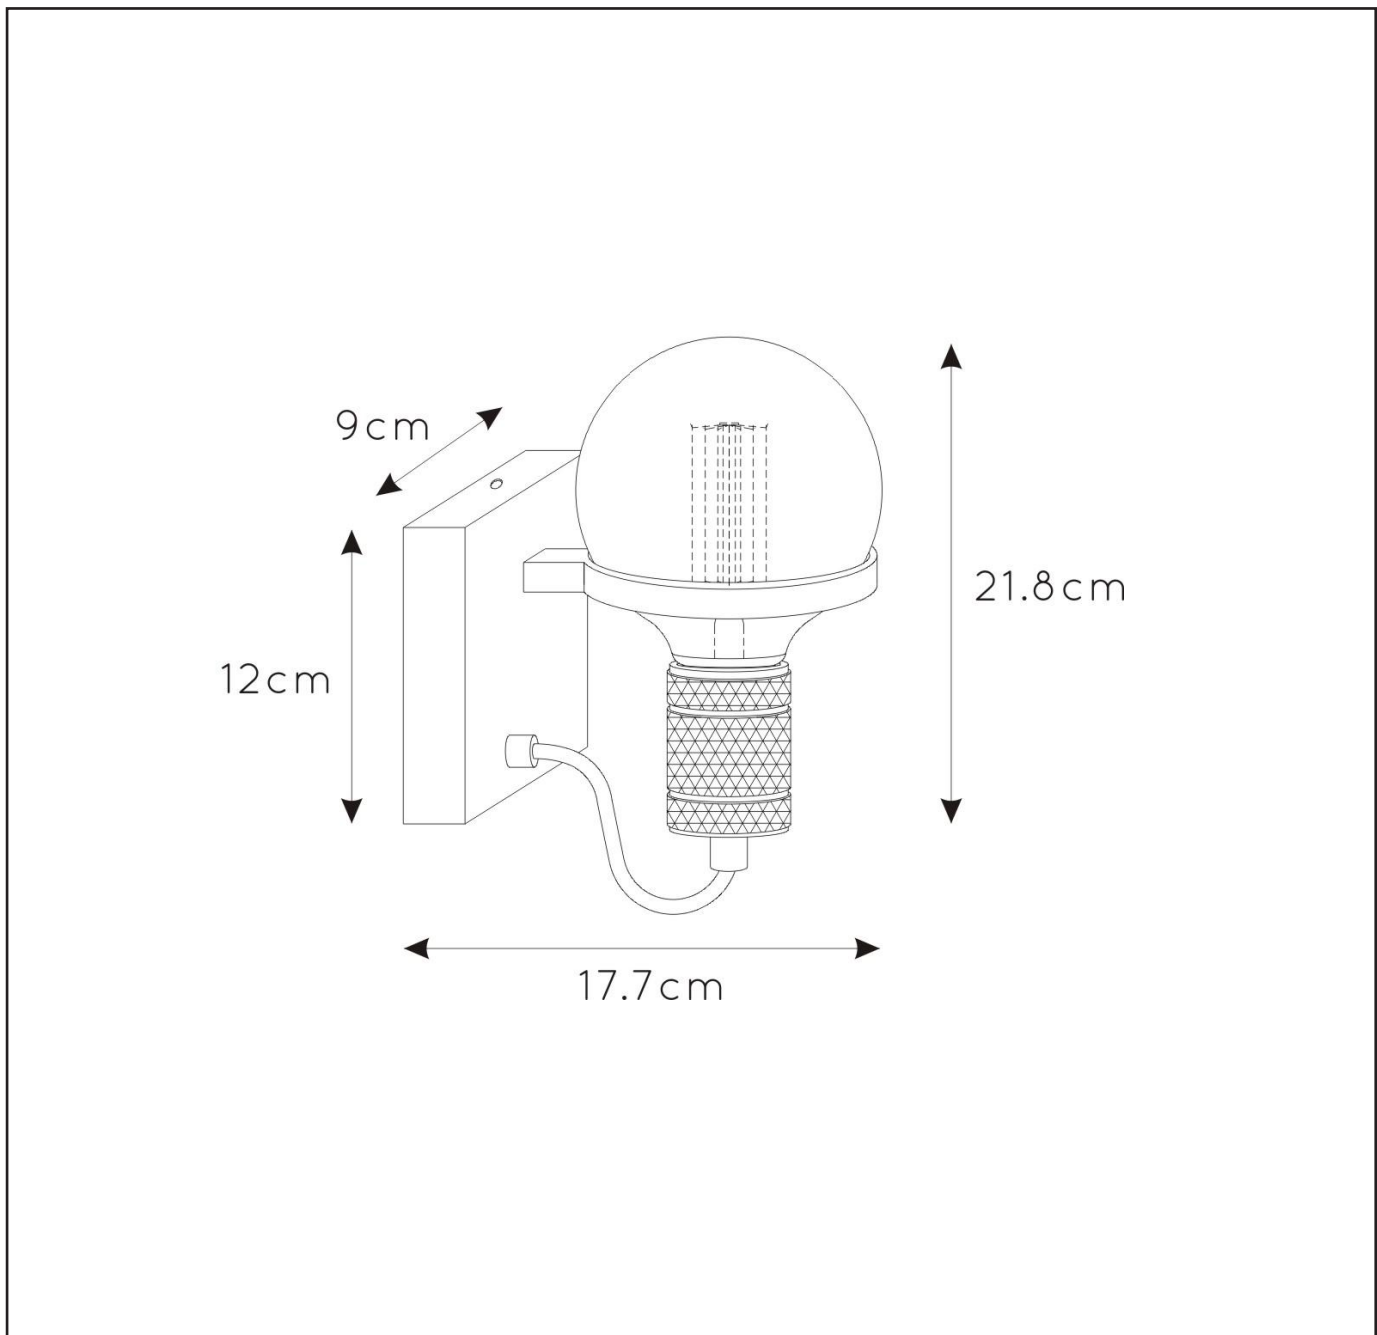

LUCIDE

RECOMMENDED
LUCIDE LIGHT
SOURCE

49033/05/65

Light source dimmable : Yes

Light source incl. : No

General

Dimensions LxWxH : 17.7 cm x 12 cm x 21.8cm

Height minimum : cm

Height maximum : 21.8 cm

Dimensions shade LxWxH : cm

Main material : Steel

Ceiling rose material : Steel

Color : Matt black with brass socket

Style : Modern

Shape : As shown

Weight : 0.4 kg

Warranty : 2 years

Product specifications

Dimmable : No

Light direction :

Adjustable in height : No

Directional : No

Cable : Yes, Cable on product

Cable length : 20cm

Bulb type & maximum wattage : E27 max.60W

For more specifications of this product please visit

www.lucide.com

LUCIDE

TECHNICAL DRAWING & DIMENSIONS

OTTELIEN

item number : 30271/01/30

EAN code : 5411212302458