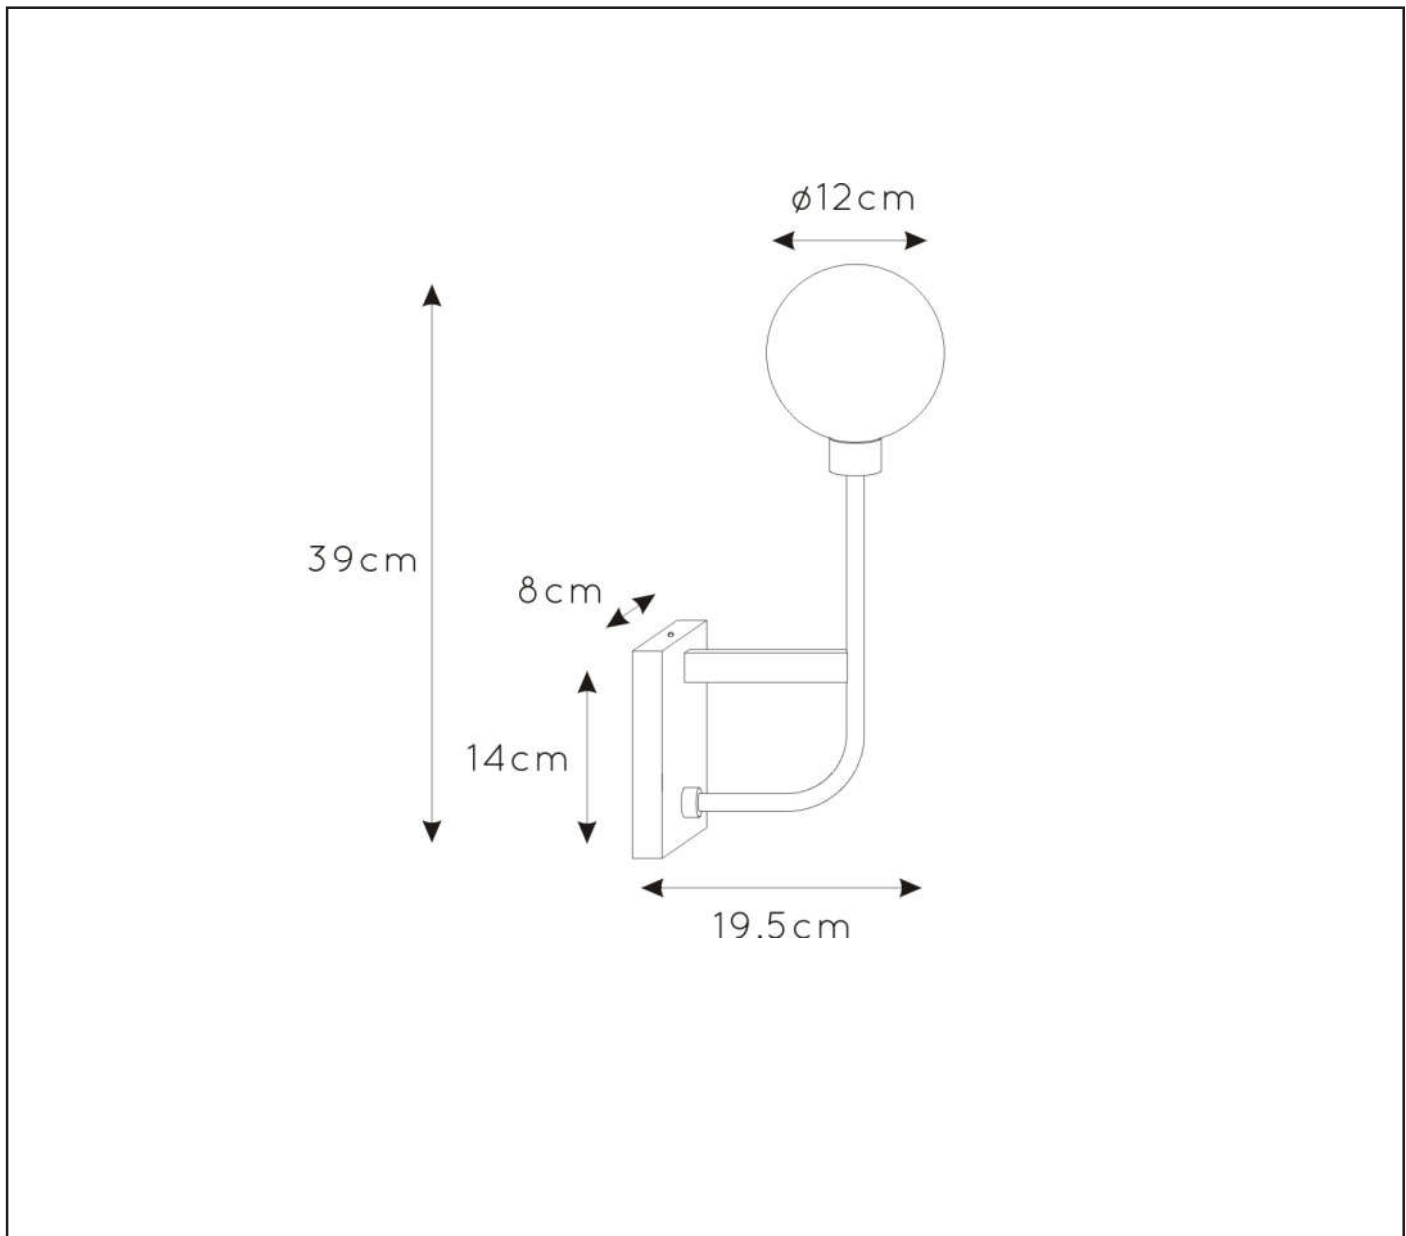

LUCIDE

RECOMMENDED
LUCIDE LIGHT
SOURCE

49026/03/31

Light source dimmable : Yes

Light source incl. : No

General

Dimensions LxWxH : L19.5XØ12cm X 39cm

Heigth minimum : 12cm

Heigth maximum : 39cm

Dimensions shade LxWxH : Ø 12cm

Main material : Aluminium+steel+glass

Ceiling rose material : Steel

Color : Sandy black+satin gold+opal
glass

Style : Modern

Shape : As shown

Weight : 0,6 kg

Light source number : 1

Power requirements : 220-240V~50Hz

Bulb type & maximum wattage : G9 max 33W

IP classifications

zone 0

zone 1
minimumzone 2
minimumzone 3
minimum

For more specifications
of this product please
visit www.lucide.com

LUCIDE

TECHNICAL DRAWING & DIMENSIONS

BEREND

Item number :30266/01/30

EAN code: 5411212302649

For more specifications, dimensions please visit
www.lucide.com

LUCIDE

INSTALLATION DRAWING SPECIFICATIONS