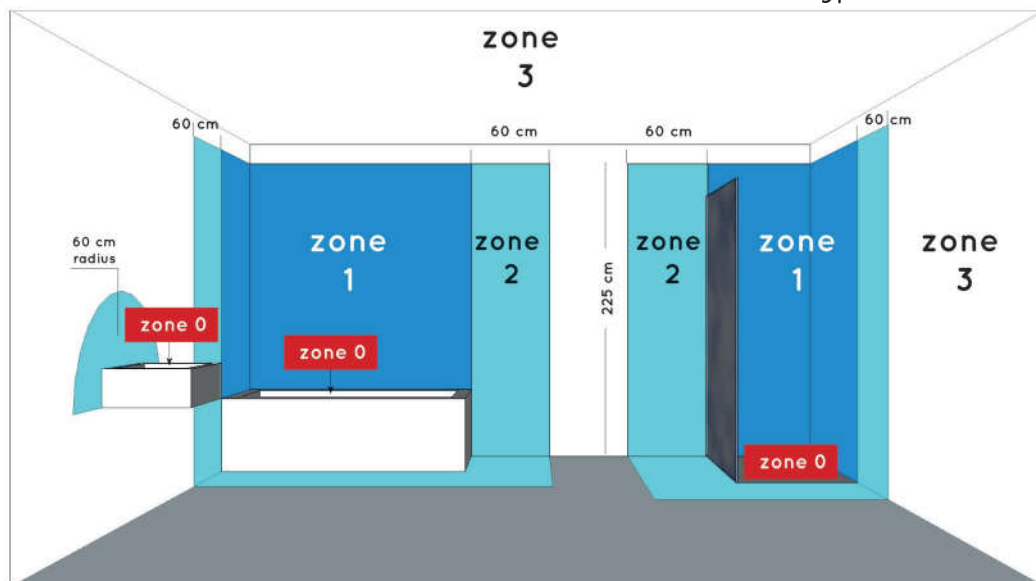

IP classifications

zone 0

zone 1
minimum

zone 2
minimum

zone 3
minimum

For more specifications
of this product please
visit www.lucide.com