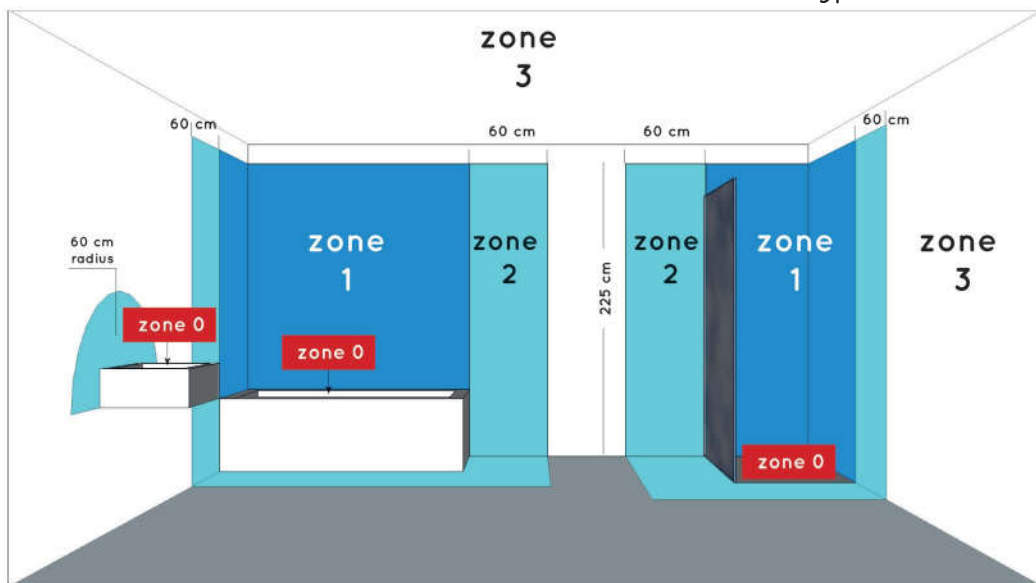

IP classifications

zone 0

zone 1
minimum

zone 2
minimum

zone 3
minimum

For more specifications
of this product please
visit www.lucide.com