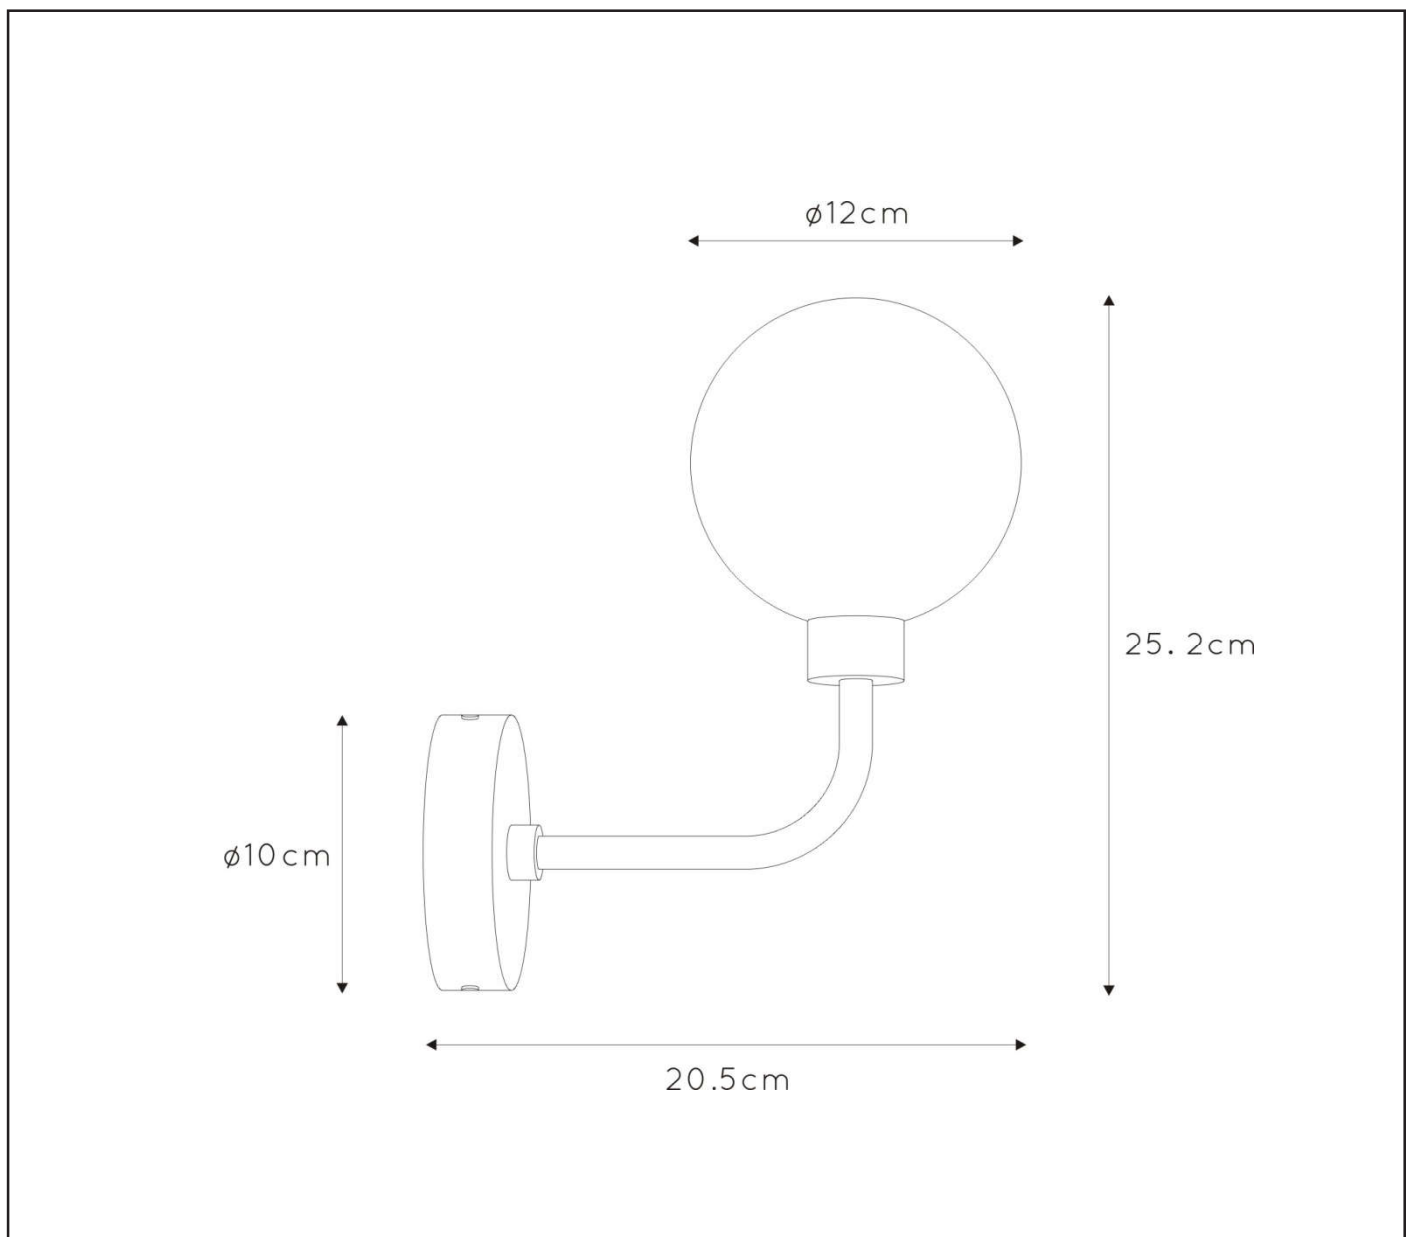

LUCIDE

RECOMMENDED
LUCIDE LIGHT
SOURCE

49026/03/31

Light source dimmable : Yes

Light source incl. : No

General

Dimensions LxWxH : 20.5x Ø12cm x 25.2cm

Height minimum : cm

Height maximum : 25.2 cm

Dimensions shade LxWxH : Ø 12cm

Main material : Aluminium+steel+glass

Ceiling rose material : Steel

Color : Sandy black+satin gold+opal
glass

Style : Modern

Shape : As shown

Weight : 0,5 kg

For more specifications
of this product please
visit www.lucide.com

LUCIDE

TECHNICAL DRAWING & DIMENSIONS

BEREND

Item number :30265/01/30

EAN code: 5411212302632

For more specifications, dimensions please visit
www.lucide.com

LUCIDE

INSTALLATION DRAWING SPECIFICATIONS