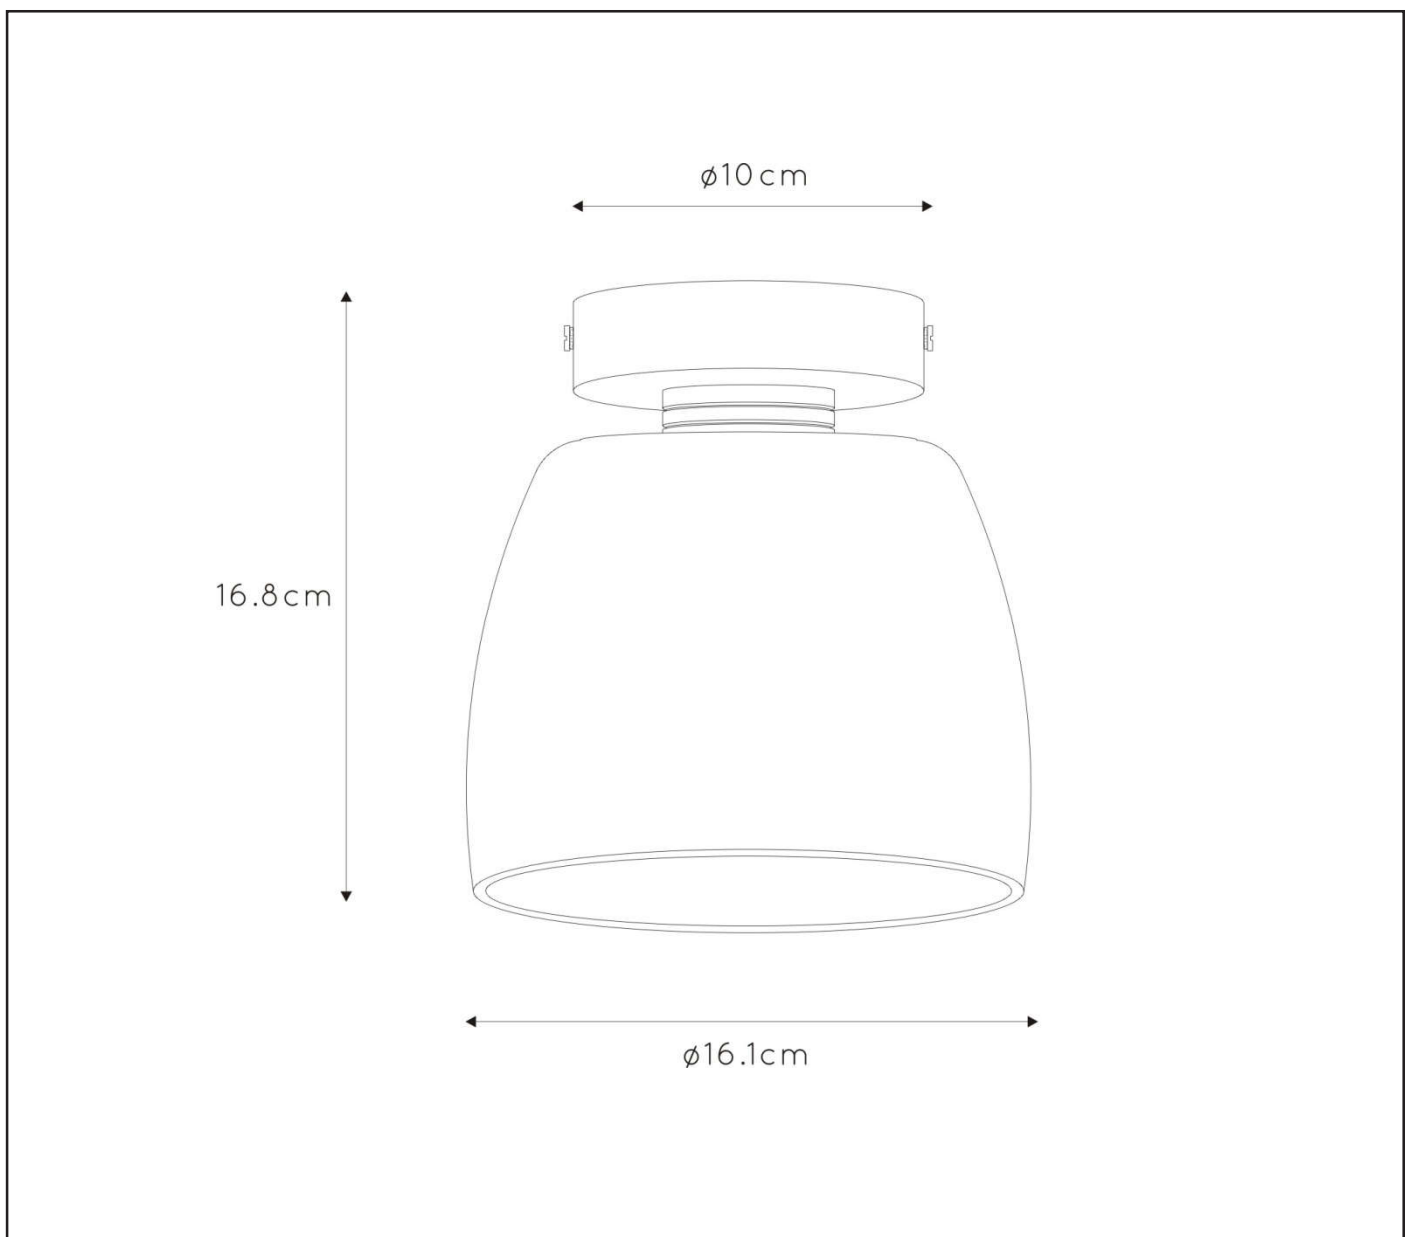

LUCIDE

RECOMMENDED
LUCIDE LIGHT
SOURCE

49026/03/31

Light source dimmable : Yes

Light source incl. : No

General

Dimensions LxWxH : Ø16.1cm x 16.8cm

Height minimum : cm

Height maximum : 16.8 cm

Dimensions shade LxWxH : Ø16.1cm x 16.8cm

Main material : Aluminium+glass

Ceiling rose material : Aluminium

Color : Santin brass+smoked glass
Sandy black+smoked glass

Style : Modern

Shape: As shown

Weight : 0,8 kg

Warranty : 2 years

Installation of items in bathroom:

Product specifications

Dimmable : No

Light direction : Down

Adjustable in height : Not adjustable In
Height (Before Installation)

LUCIDE

TECHNICAL DRAWING & DIMENSIONS

TYLER

Item number :30164/01/02

EAN code: 5411212302618

Item number :30164/01/30

EAN code: 5411212302625

For more specifications, dimensions please visit
www.lucide.com