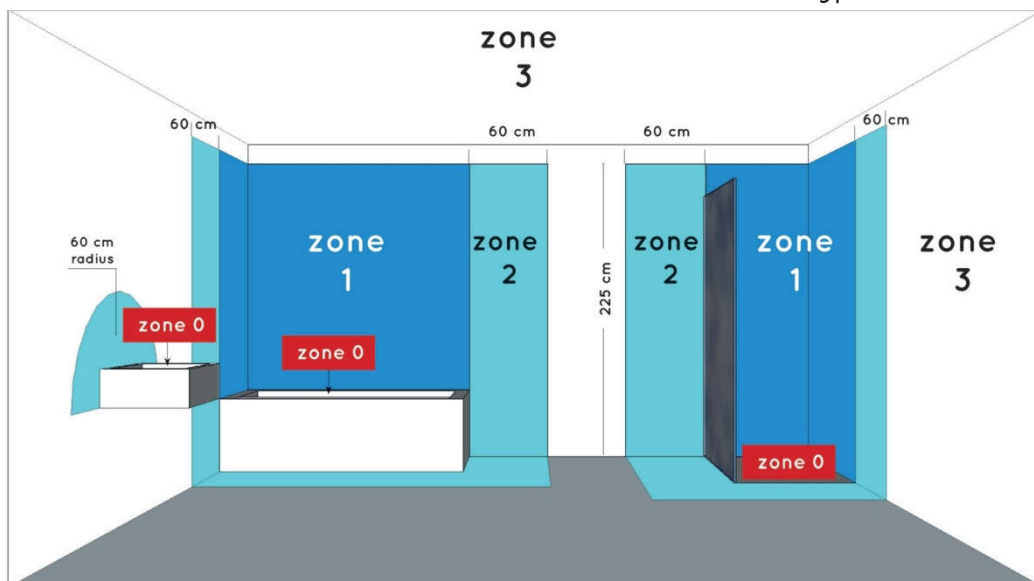

IP classifications

zone 0

zone 1
minimum

zone 2
minimum

zone 3
minimum

For more specifications
of this product please
visit www.lucide.com