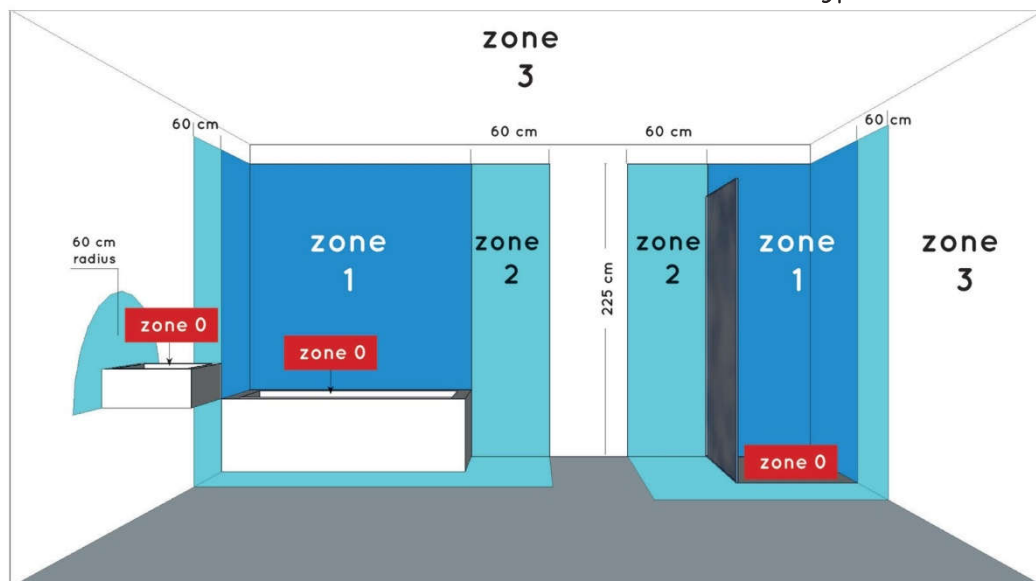

IP classifications

zone 0

zone 1
minimum

zone 2
minimum

zone 3
minimum

For more specifications
of this product please
visit www.lucide.com