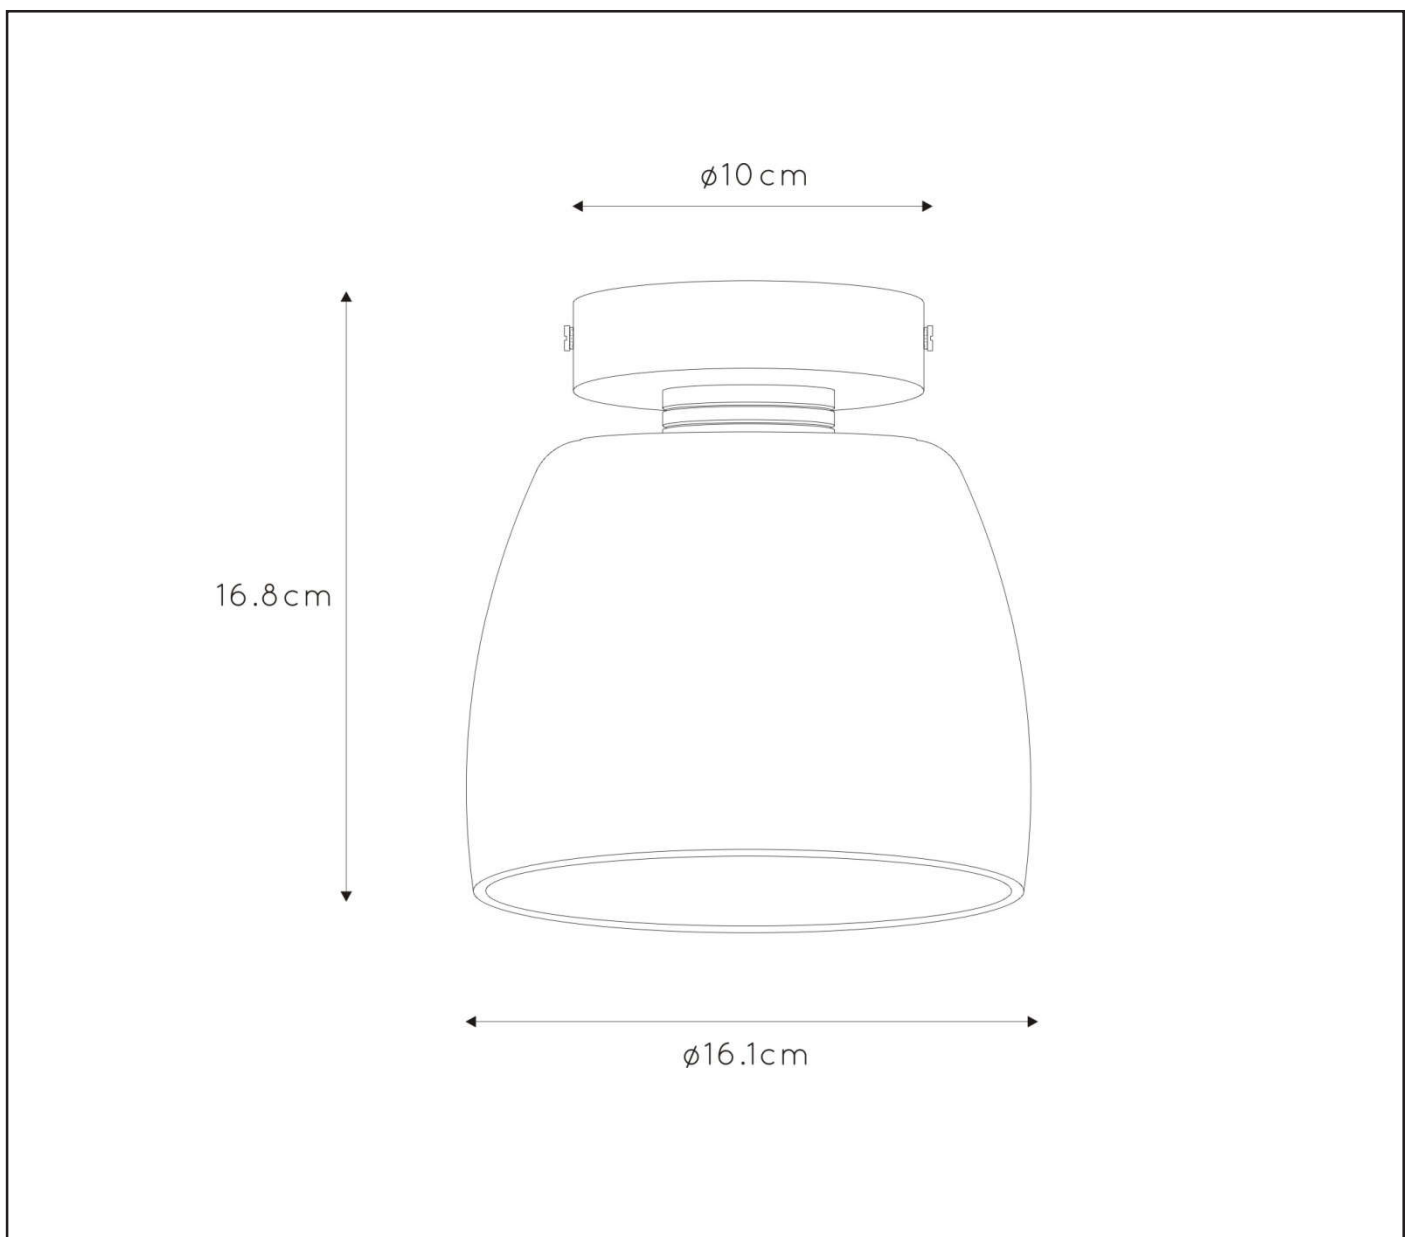

LUCIDE

TECHNICAL DRAWING & DIMENSIONS

TYLER

Item number :30164/01/02

EAN code: 5411212302618

Item number :30164/01/30

EAN code: 5411212302625

For more specifications, dimensions please visit
www.lucide.com