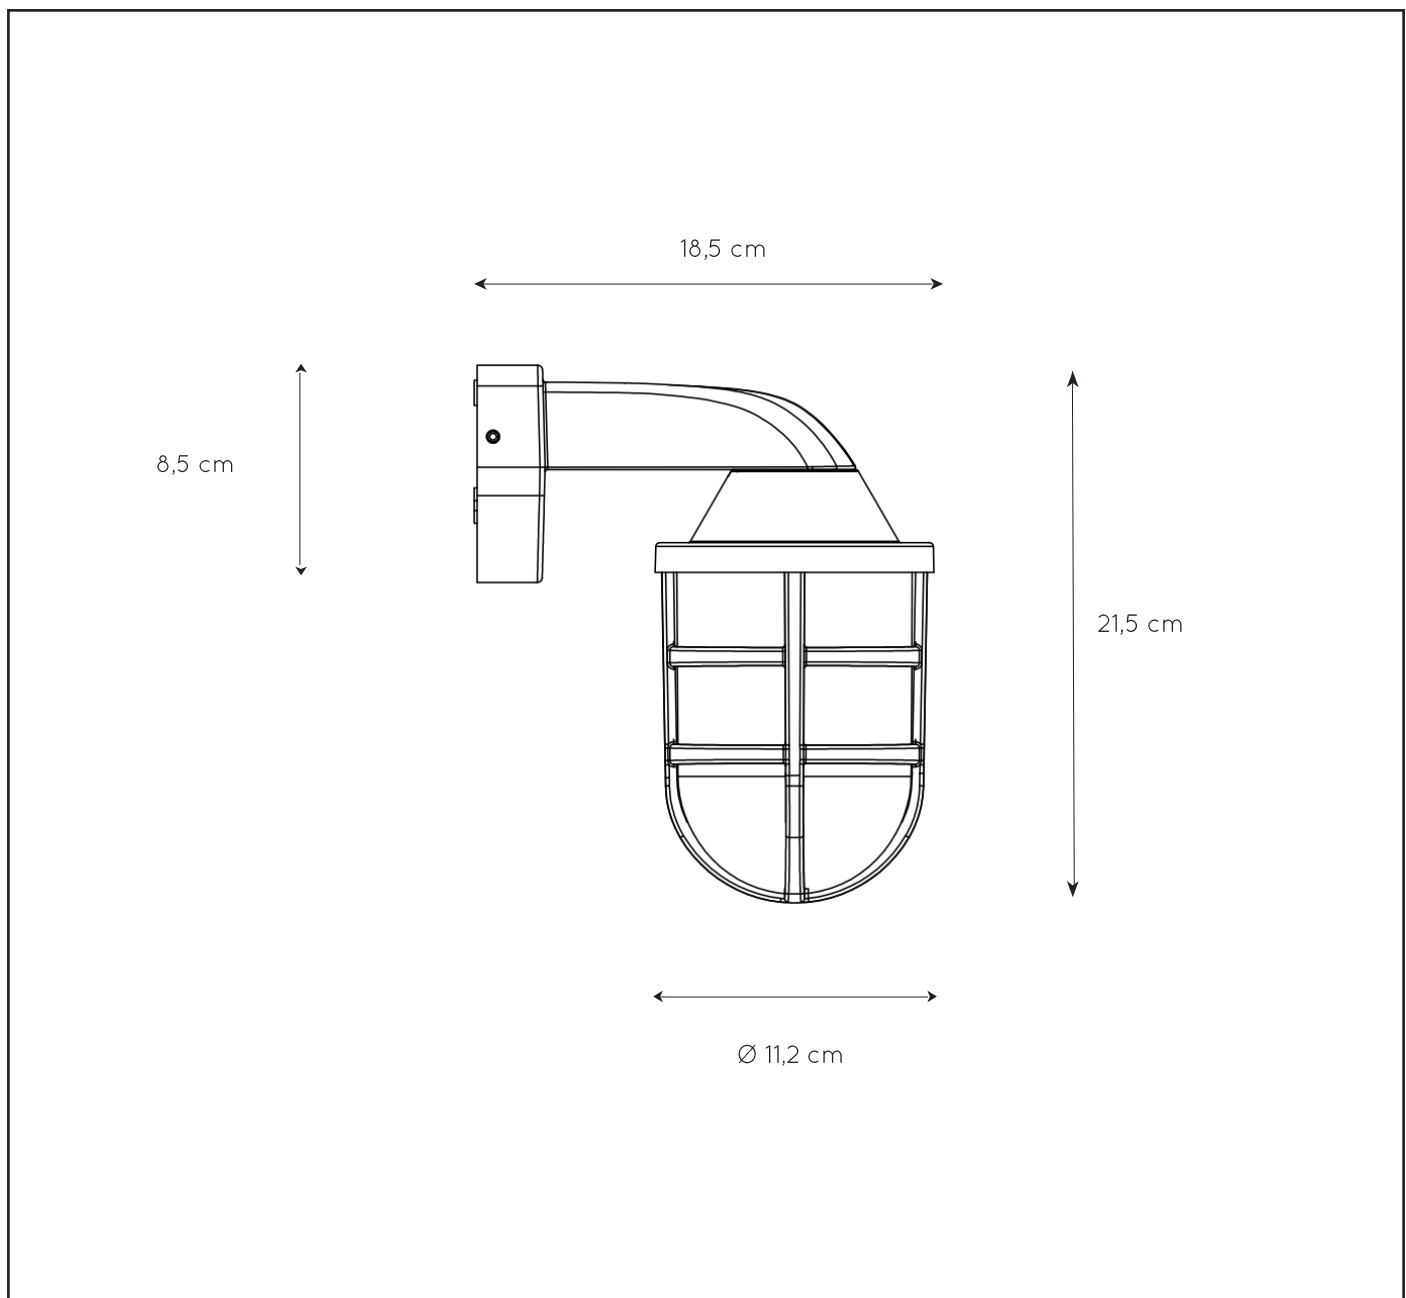

LUCIDE

GENERAL SPECIFICATIONS

RECOMMENDED
LUCIDE LIGHT
SOURCE

49042/05/62
Light source dimmable : Yes
Light source incl. : No

General

Dimensions LxWxH : 18,5cm x 11,2cm x 21.5cm
Height minimum : 21.5 cm
Height maximum : 21.5cm
Dimensions shade LxWxH:
11.5cm x 11.5cm x 15cm
Main material : Plastic
Ceiling rose material :
Plastic
Color : Black
Style : Modern
Shape : Round
Weight : 0.35kg
Warranty : 2 years

Product specifications

Dimmable : No
Light direction : Downlight
Adjustable in height : No
Directional : Not Directional
Cable : No
Cable length : -
Sensor : Without Sensor
Control :Light Switch Control
IP-Class : 44
Electric class : 2
Light source including ? : No
Lamp socket : E27
Light source number : 1
Power requirements : 220-240V~50Hz
Bulb type & maximum wattage : E27 Max. 40w

IP44

IP54

IP65

IP67

Explanation of IP numbers for degrees of protection, see safety instruction manual in the box.

For more specifications of this product please visit

www.lucide.com

LUCIDE

TECHNICAL DRAWING & DIMENSIONS

LEWIS

Item number : 29899/01/30

EAN code : 5411212290410

For more specifications, dimensions please visit

www.lucide.com

LUCIDE

INSTALLATION DRAWING SPECIFICATIONS