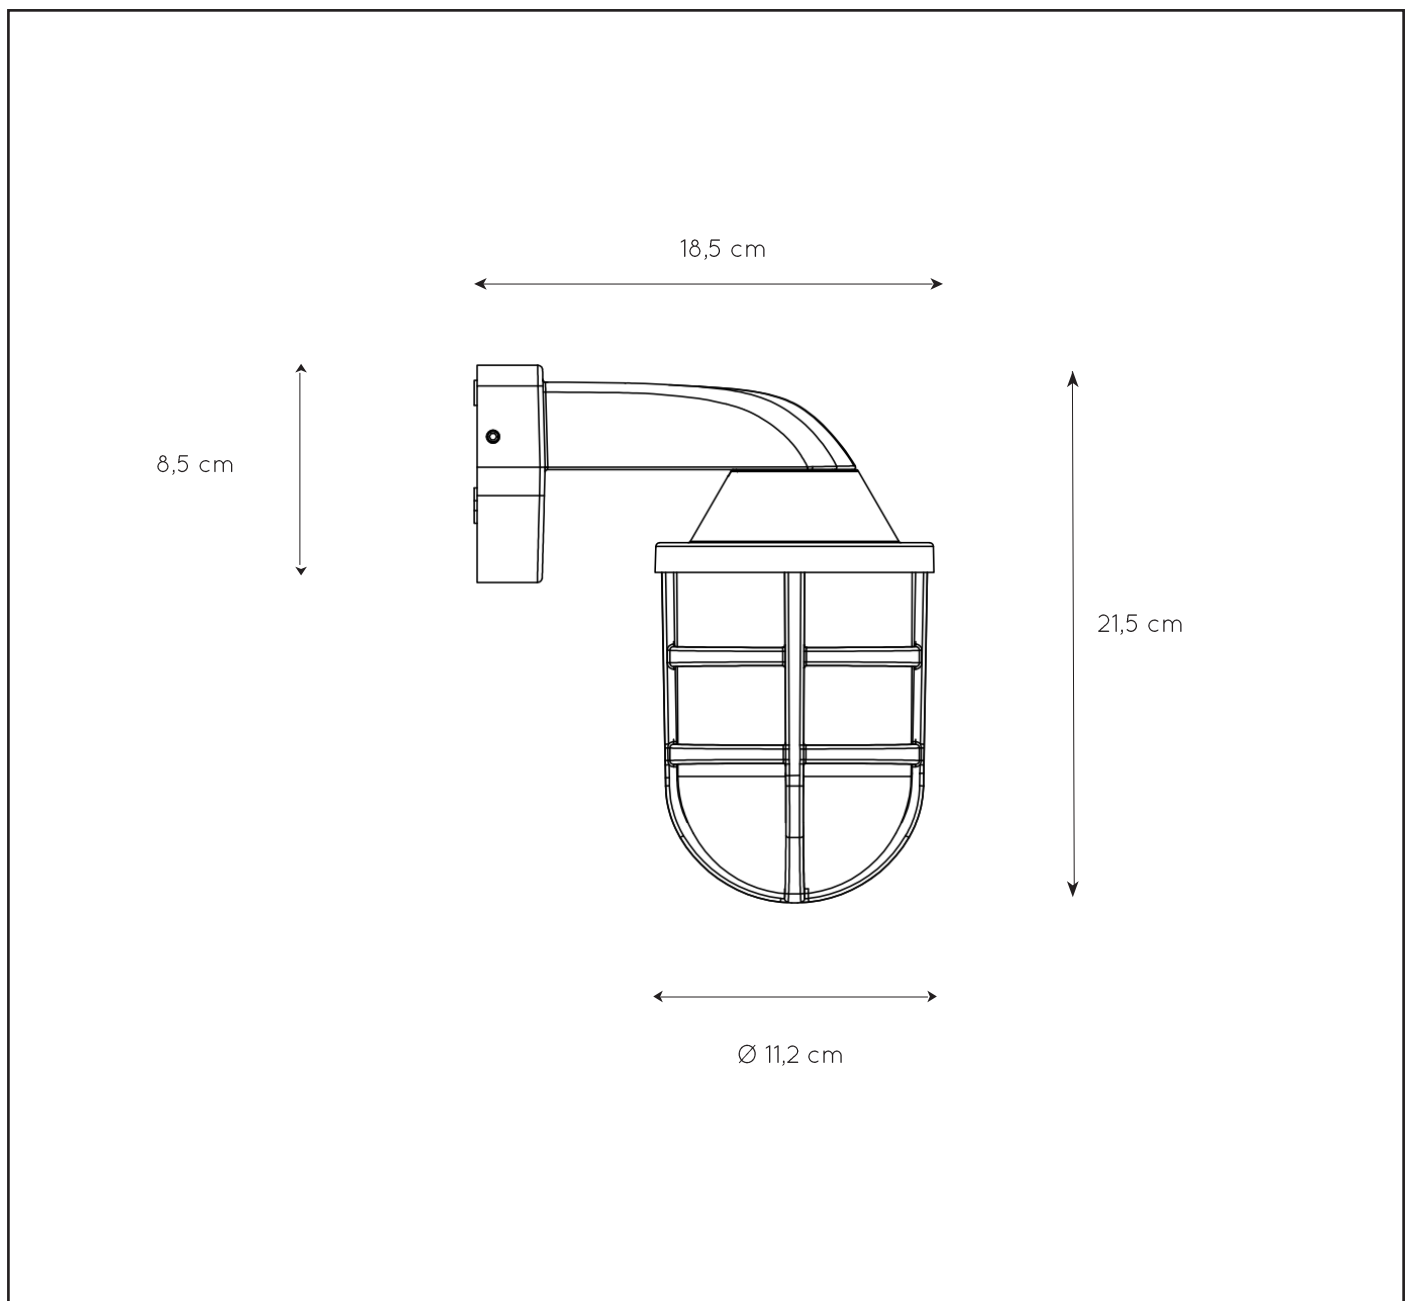

LUCIDE

GENERAL SPECIFICATIONS

RECOMMENDED  
LUCIDE LIGHT  
SOURCE

49042/05/62  
Light source dimmable : Yes  
Light source incl. : No

General

Dimensions LxWxH : 18,5cm x 11,2cm x 21.5cm  
Height minimum : 21.5 cm  
Height maximum : 21.5cm  
Dimensions shade LxWxH:  
11.5cm x 11.5cm x15cm  
Main material : Plastic  
Ceiling rose material :  
Plastic  
Color : Satin Brass  
Style : Modern  
Shape : Round  
Weight : 0.35kg  
Warranty : 2 years

Product specifications

Dimmable : No  
Light direction : Downlight  
Adjustable in height : No  
Directional : Not Directional  
Cable : No  
Cable length : -  
Sensor : Without Sensor  
Control :Light Switch Control  
IP-Class : 44  
Electric class : 2  
Light source including ? : No  
Lamp socket : E27  
Light source number : 1  
Power requirements : 220-240V~50Hz  
Bulb type & maximum wattage : E27 Max. 40w

IP44

IP54

IP65

IP67

Explanation of IP numbers for degrees of protection, see safety instruction manual in the box.

For more specifications of this product please visit

[www.lucide.com](http://www.lucide.com)

# LEWIS

Item number : 29899/01/02

EAN code : 5411212290427

For more specifications, dimensions please visit

[www.lucide.com](http://www.lucide.com)