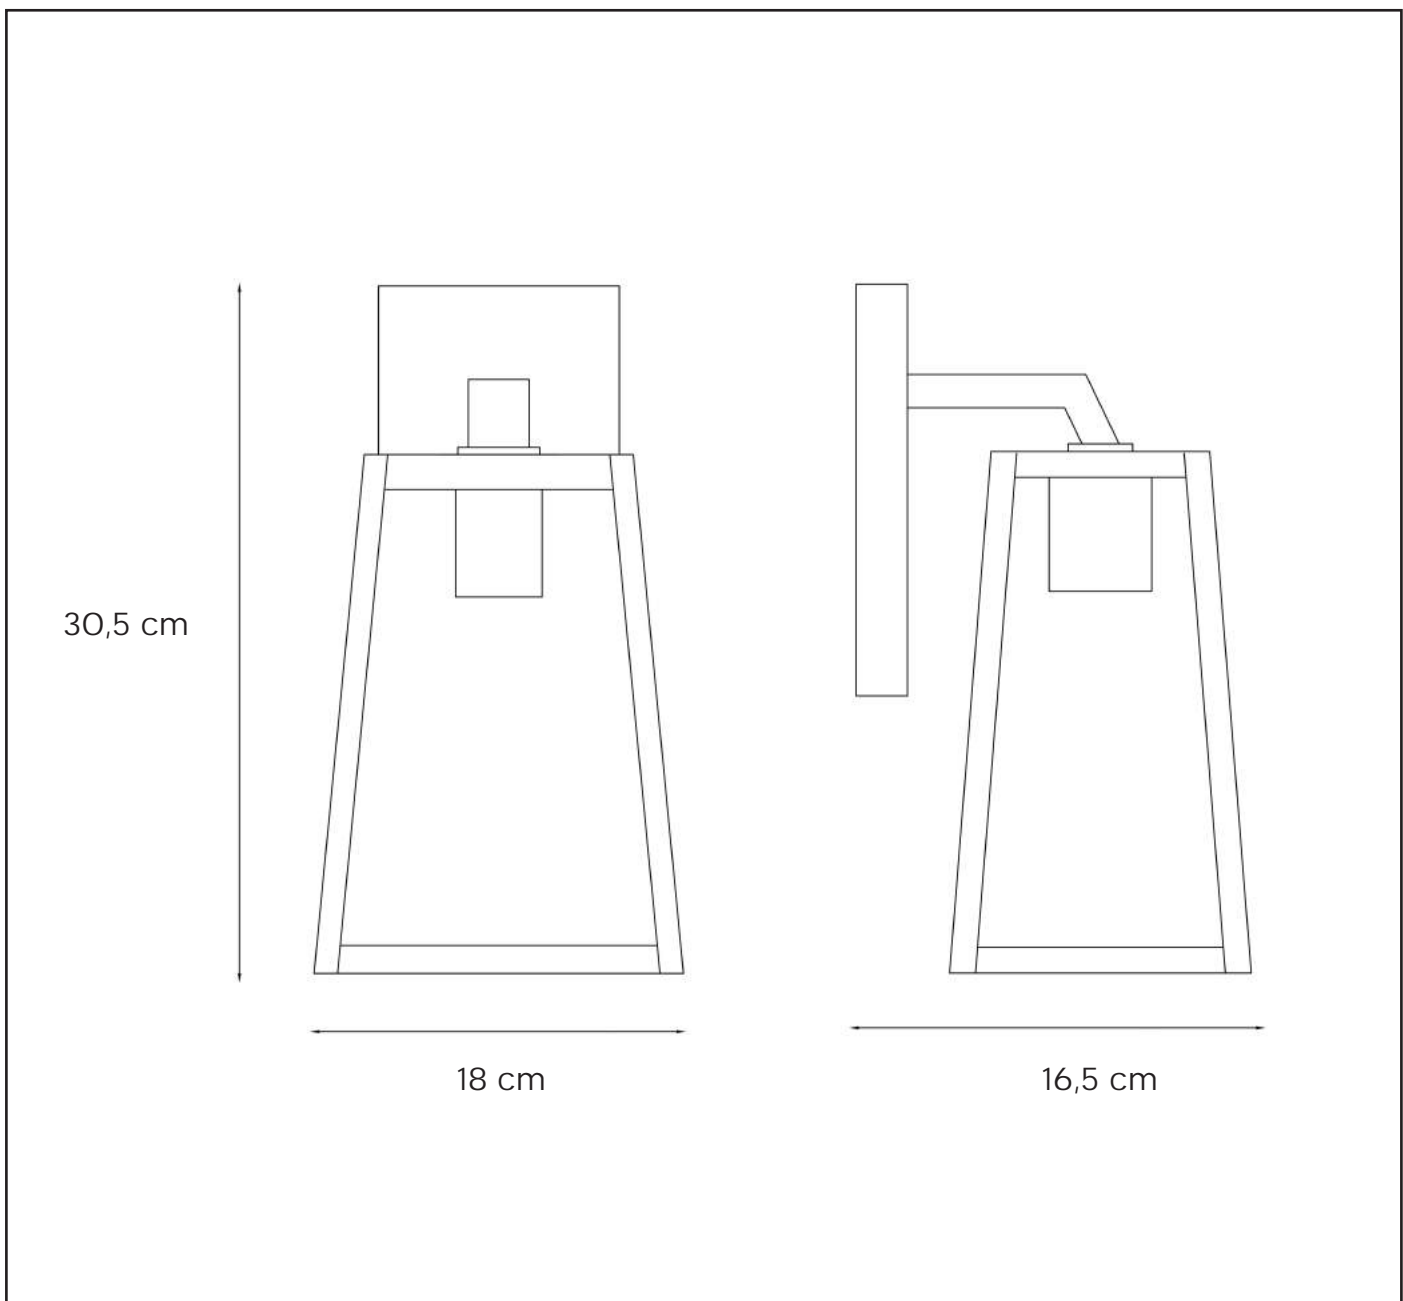

LUCIDE

GENERAL SPECIFICATIONS

RECOMMENDED LUCIDE LIGHT SOURCE

49034/05/62

Light source dimmable : Yes

Light source incl. : No

General

Dimensions LxWxH : 16,5 cm x 18 cm x 30,5 cm

Height minimum : 30,5 cm

Height maximum : 30,5 cm

Dimensions shade LxWxH : -

Main material : Metal

Ceiling rose material : -

Color : Matt black

Style : Landelijk

Shape : Trapezoid

Weight : 1.7kg

Warranty : 2 years

Product specifications

Dimmable : No

Light direction : Downlight

Adjustable in height : No

Directional : Not Directional

Cable : No

www.lucide.com

LUCIDE

TECHNICAL DRAWING & DIMENSIONS

MATSLOT

Item number : 29829/01/30

EAN code : 5411212290403

For more specifications, dimensions please visit

www.lucide.com