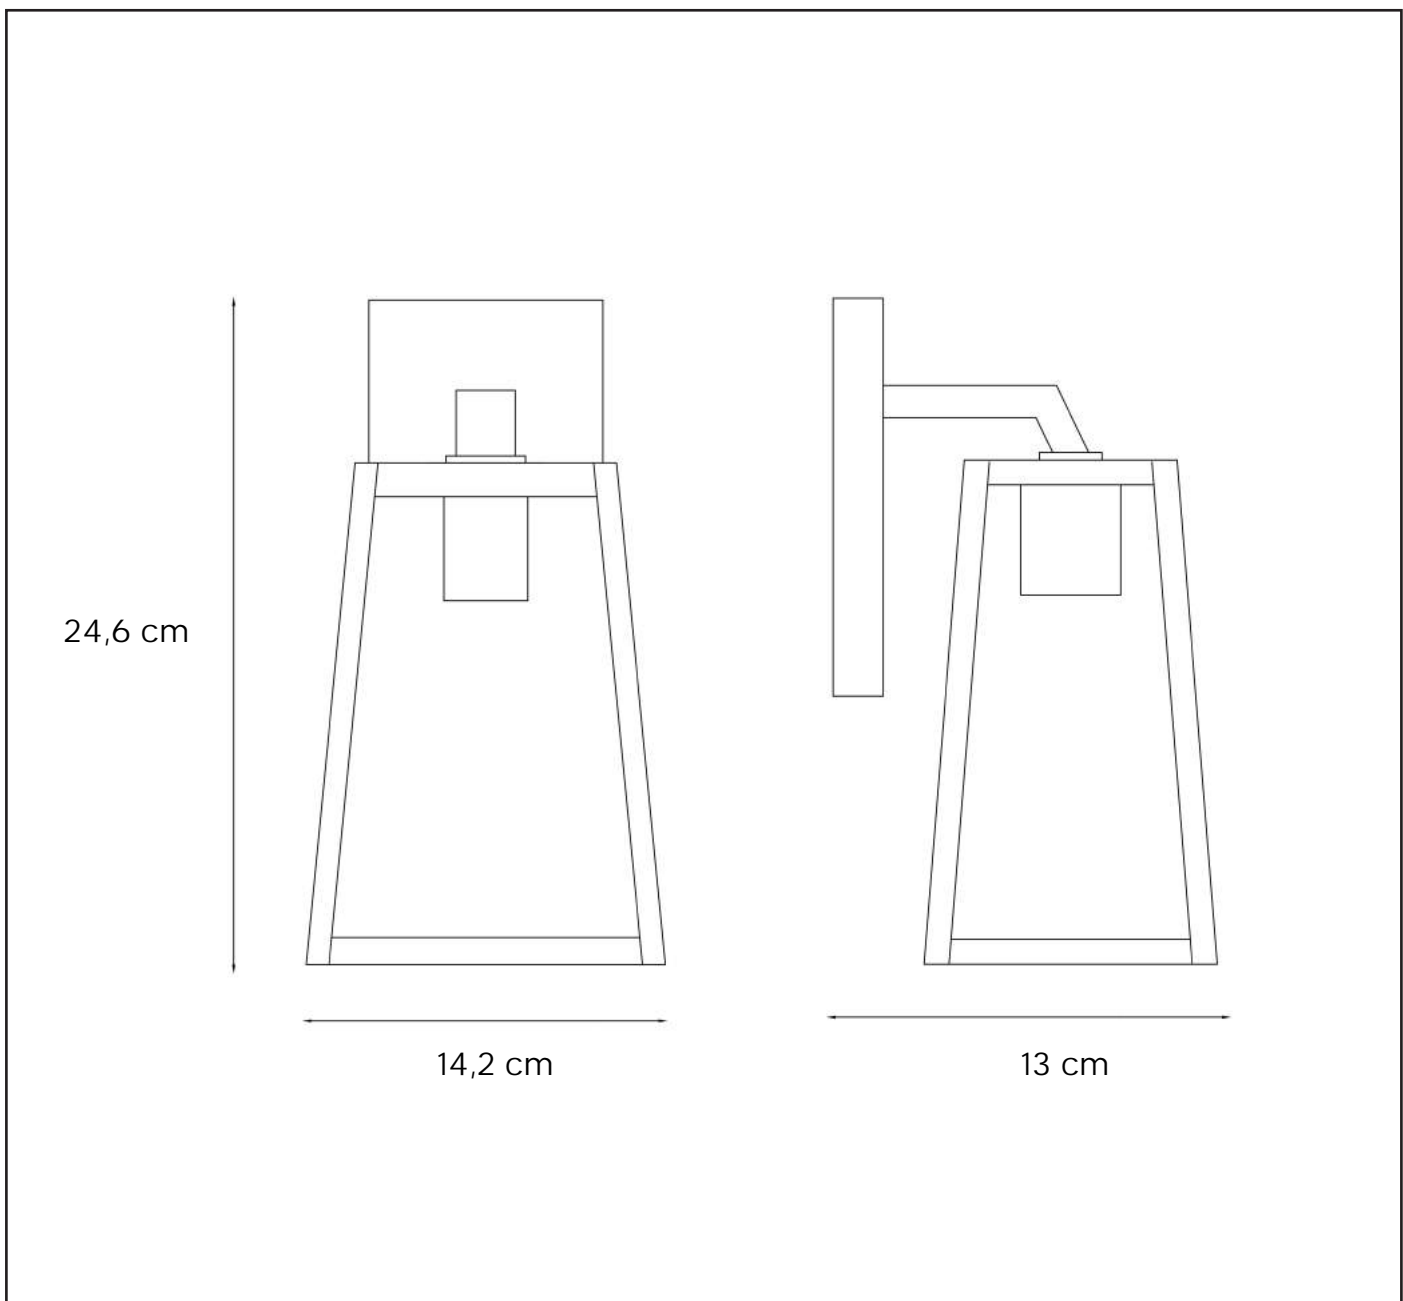

LUCIDE

GENERAL SPECIFICATIONS

RECOMMENDED LUCIDE LIGHT SOURCE

49042/05/62

Light source dimmable : Yes

Light source incl. : No

General

Dimensions LxWxH : 13 cm x 14,2 cm x 24,6 cm

Height minimum : 24,6 cm

Height maximum : 24,6 cm

Dimensions shade LxWxH : -

Main material : Metal

Ceiling rose material : -

Color : Matt black

Style : Landelijk

Shape : Trapezoid

Weight : 1.1 kg

Warranty : 2 years

Product specifications

Dimmable : No

Light direction : Downlight

Adjustable in height : No

Directional : Not Directional

Cable : No

www.lucide.com

LUCIDE

TECHNICAL DRAWING & DIMENSIONS

MATSLOT

Item number : 29828/01/30

EAN code : 5411212290397

For more specifications, dimensions please visit

www.lucide.com