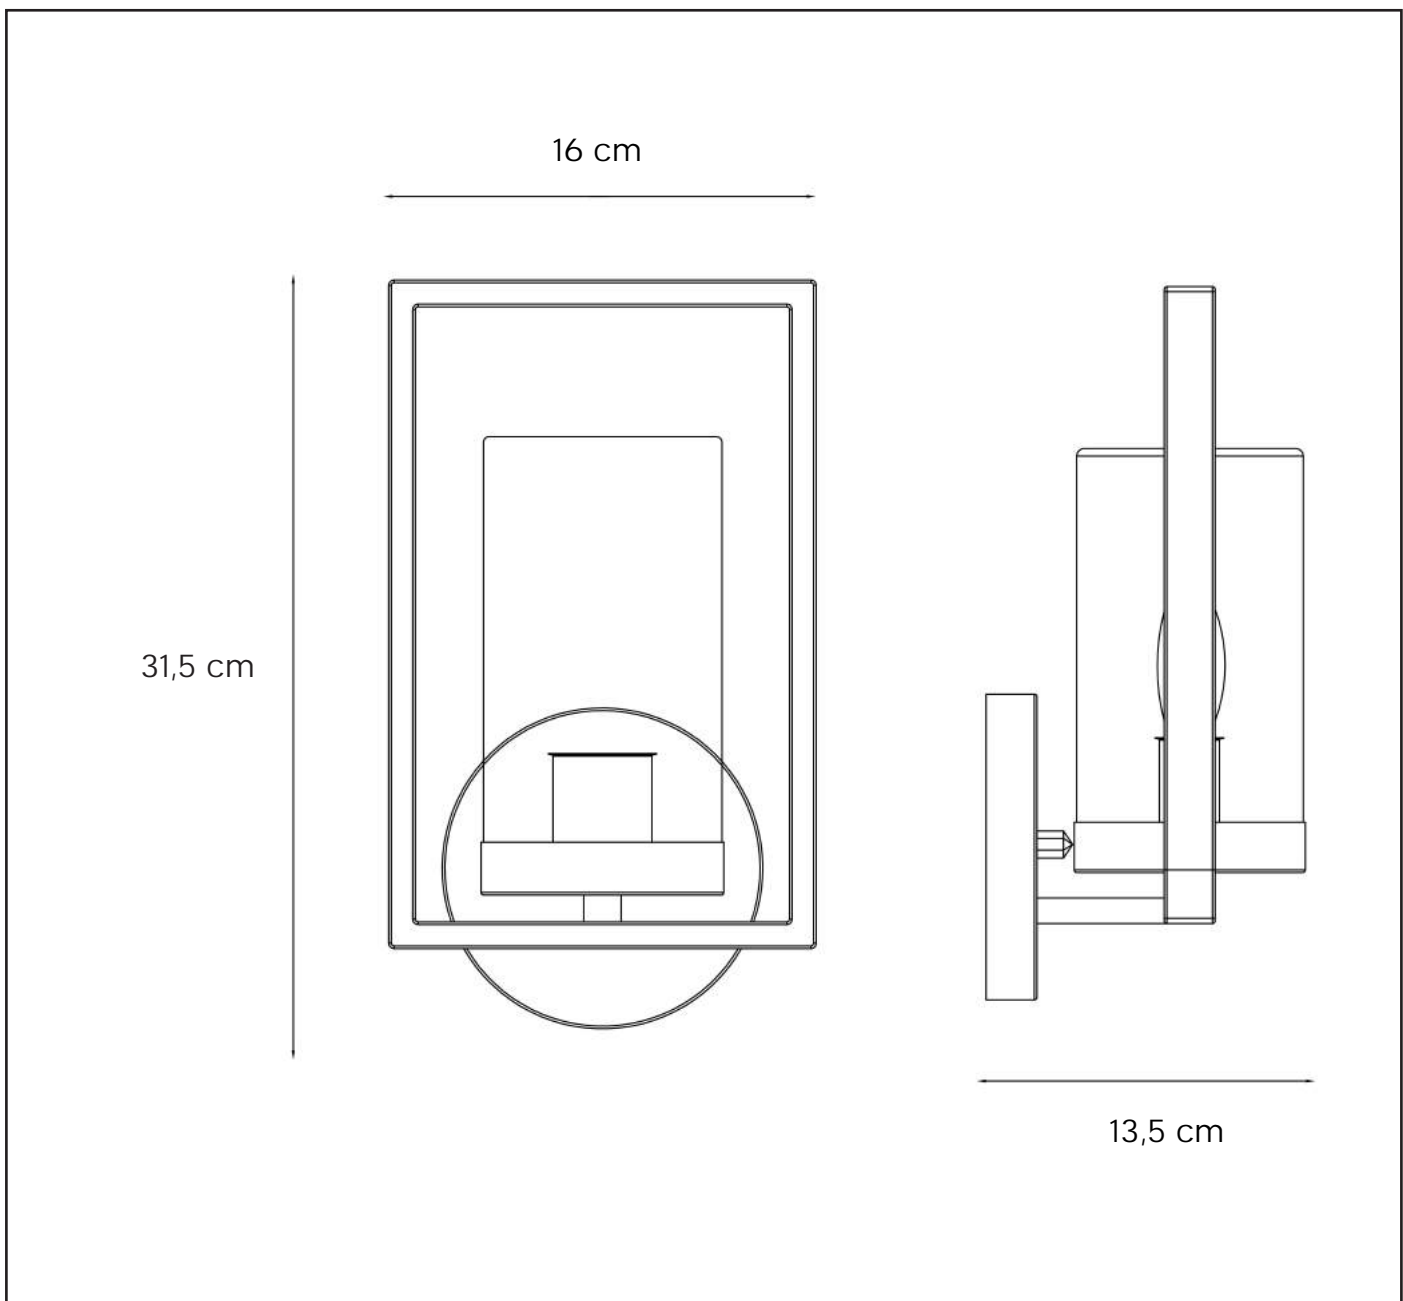

LUCIDE

GENERAL SPECIFICATIONS

RECOMMENDED LUCIDE
LIGHT SOURCE

49036/03/62

Light source dimmable : Yes

Light source incl. : No

General

Dimensions LxWxH : 13,5 cm x 16 cm x 31,5 cm

Height minimum : 31,5 cm

Height maximum : 31,5 cm

Dimensions shade LxWxH : -

Main material : Metal

Ceiling rose material : -

Color : Matt black

Style : landelijk

Shape : Round

www.lucide.com

LUCIDE

TECHNICAL DRAWING & DIMENSIONS

NISPEN

Item number : 29827/01/30

EAN code : 5411212290380

For more specifications, dimensions please visit
www.lucide.com

LUCIDE

INSTALLATION DRAWING SPECIFICATIONS