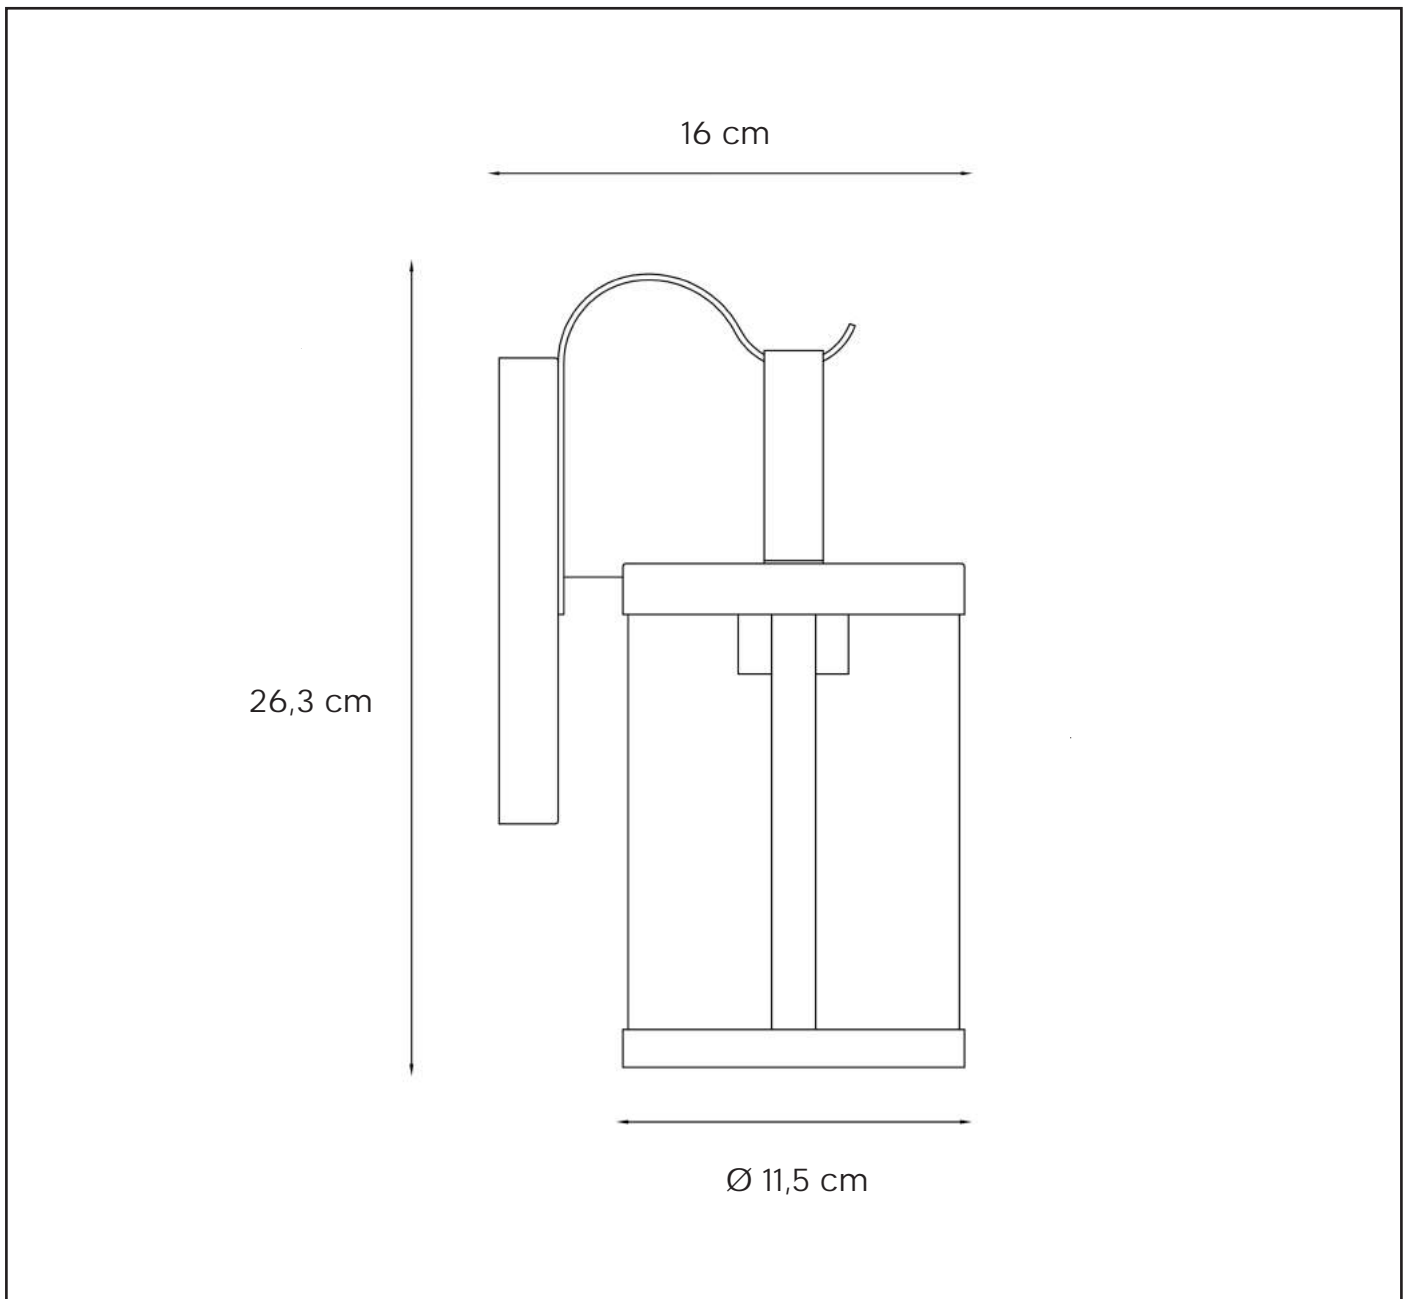

LUCIDE

GENERAL SPECIFICATIONS

RECOMMENDED LUCIDE LIGHT SOURCE

490 42/05/62

Light source dimmable : Yes

Light source incl. : No

General

Dimensions LxWxH : 16 cm x 11,5 cm x 26,3 cm

Height minimum : 26,3 cm

Height maximum : 26,3 cm

Dimensions shade LxWxH : -

Main material : Metal

Ceiling rose material : -

Color : Matt black

Style : landelijk

Shape : Round

Weight : 1 kg

Warranty : 2 years

Product specifications

Dimmable : No

Light direction : Downlight

Adjustable in height : No

Directional : Not Directional

Cable : No

www.lucide.com

LUCIDE

TECHNICAL DRAWING & DIMENSIONS

LINDELO

Item number : 29825/01/30

EAN code : 5411212290366

For more specifications, dimensions please visit

www.lucide.com