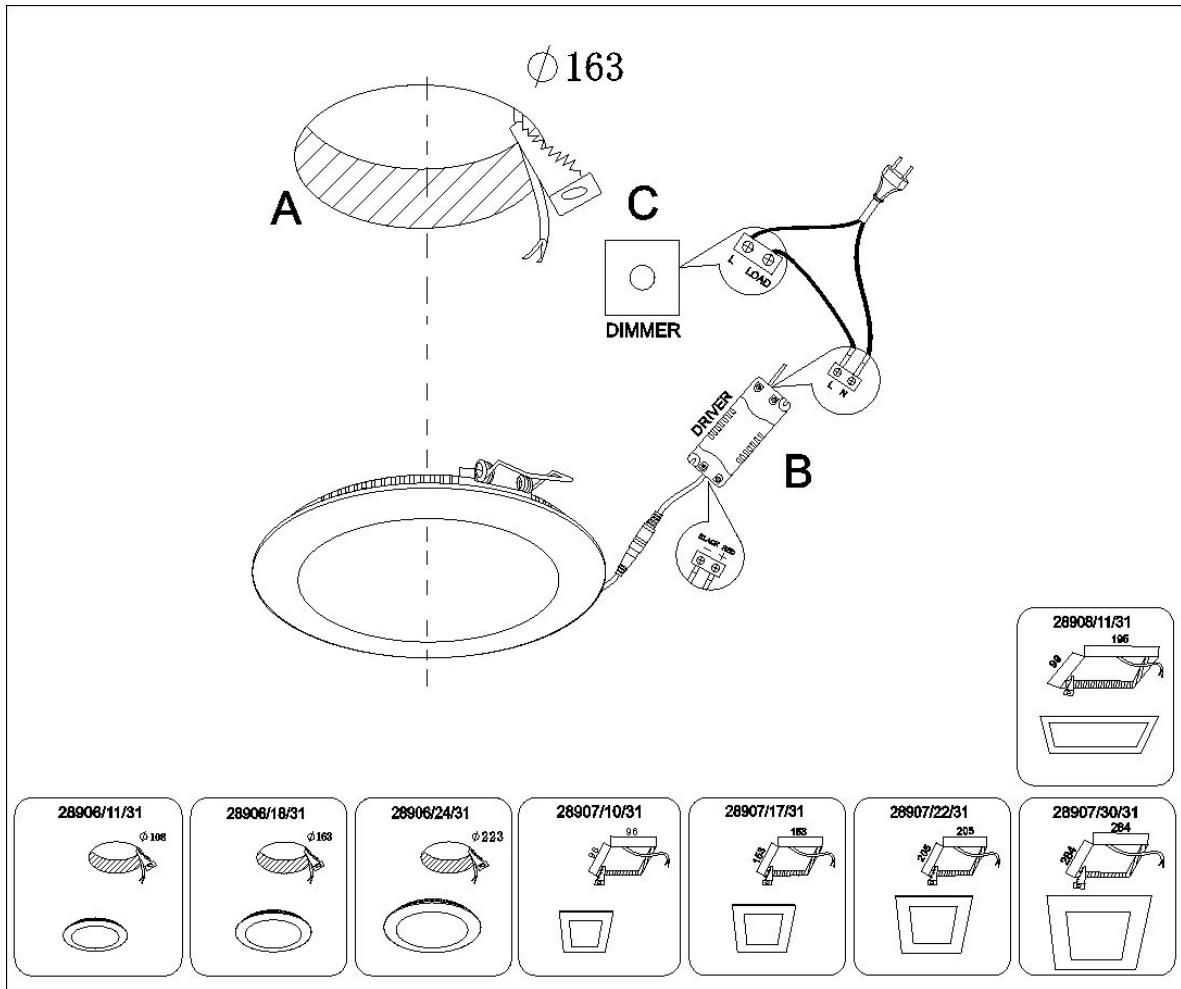

Line drawing of the item

Item number: 28907/22/31

Installation drawing

Technical details

materials used:	Die-casting Aluminum
color:	Matt white
dimmable and how is the fixture dimmable:	Triac dimmable
size:	Height: 19mm Length: 220mm Width: 220mm Net Weight: 0.79kg
power requirements:	220-240V~50/60 Hz
bulb type and Wattage Range:	SMD3528 22W
number of bulbs:	216pcs
IP degree:	IP40