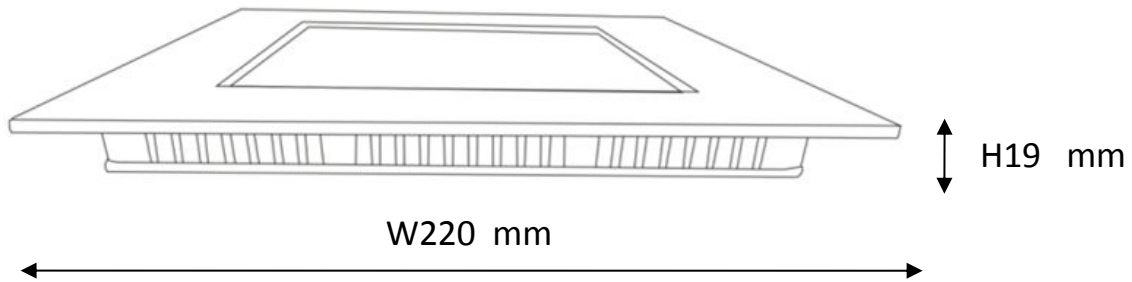

Line drawing of the item

Item number: 28907/22/31

Installation drawing

Technical details

materials used:	Die-casting Aluminum
color:	Matt white
dimmable and how is the fixture dimmable:	Triac dimmable
size:	Height: 19mm Length: 220mm Width: 220mm Net Weight: 0.79kg
power requirements:	220-240V~50/60 Hz
bulb type and Wattage Range:	SMD3528 22W
number of bulbs:	216pcs
IP degree:	IP40