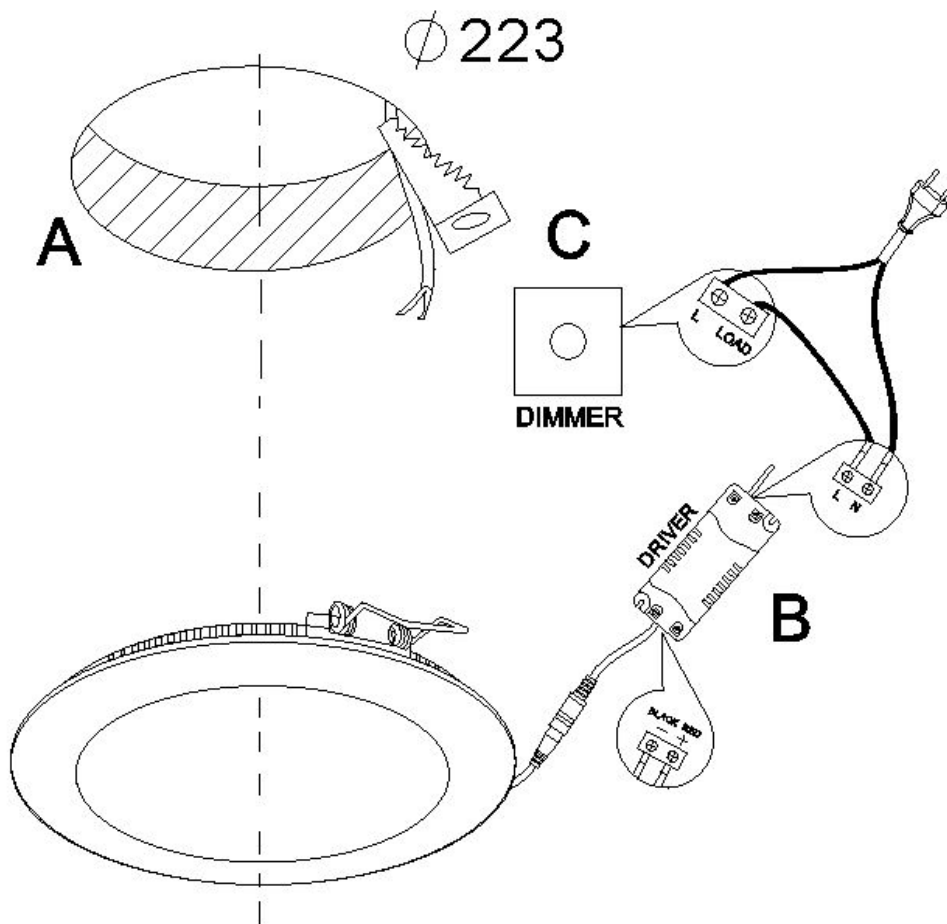

Line drawing of the item

Item number: 28906/24/31

Installation drawing

## Technical details

materials used:	Die-casting Aluminum
color:	Matt white
dimmable and how is the fixture dimmable:	Triac dimmable
size:	19mm
Height:	
Length:	
Width:	Φ240mm
Net Weight:	0.7kg
power requirements:	220-240V~50/60 Hz
bulb type and Wattage Range:	SMD3528 15W
number of bulbs:	144pcs
IP degree:	IP40