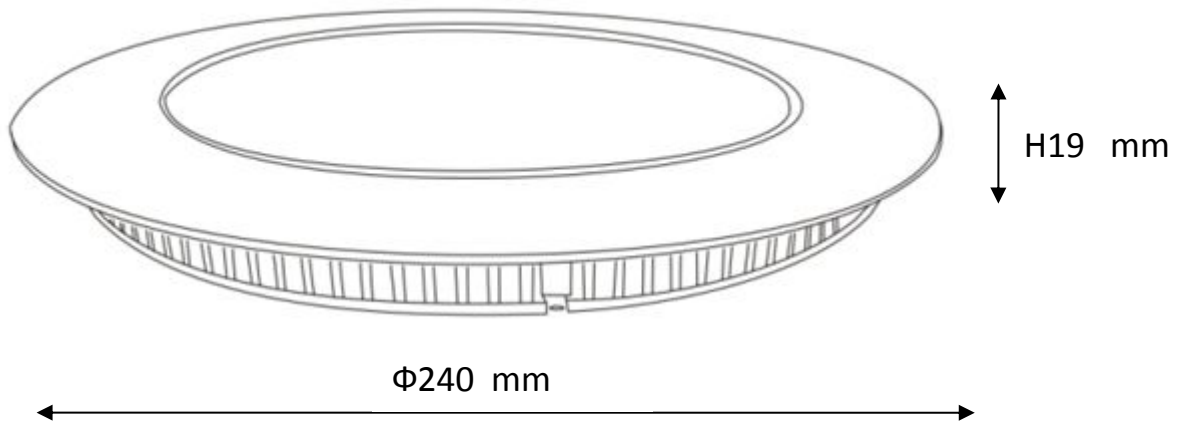

Line drawing of the item

Item number: 28906/24/31

Installation drawing

## Technical details

materials used:	Die-casting Aluminum
color:	Matt white
dimmable and how is the fixture dimmable:	Triac dimmable
size:	19mm
Height:	
Length:	
Width:	Φ240mm
Net Weight:	0.7kg
power requirements:	220-240V~50/60 Hz
bulb type and Wattage Range:	SMD3528 15W
number of bulbs:	144pcs
IP degree:	IP40