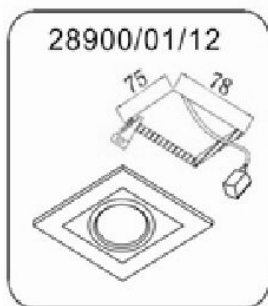

Line drawing of the item

Item number: 28900/02/12

Installation drawing

Technical details

materials used:	Metal
color:	Silver
dimmable and how is the fixture dimmable:	
size:	Height: 9.2cm Length: 9cm Width: 16.6cm Net Weight: 0.58kg
power requirements:	220-240V/~50Hz
bulb type and maximum Wattage:	GU10 Max.50W
number of bulbs:	2xGU10
IP degree:	IP20