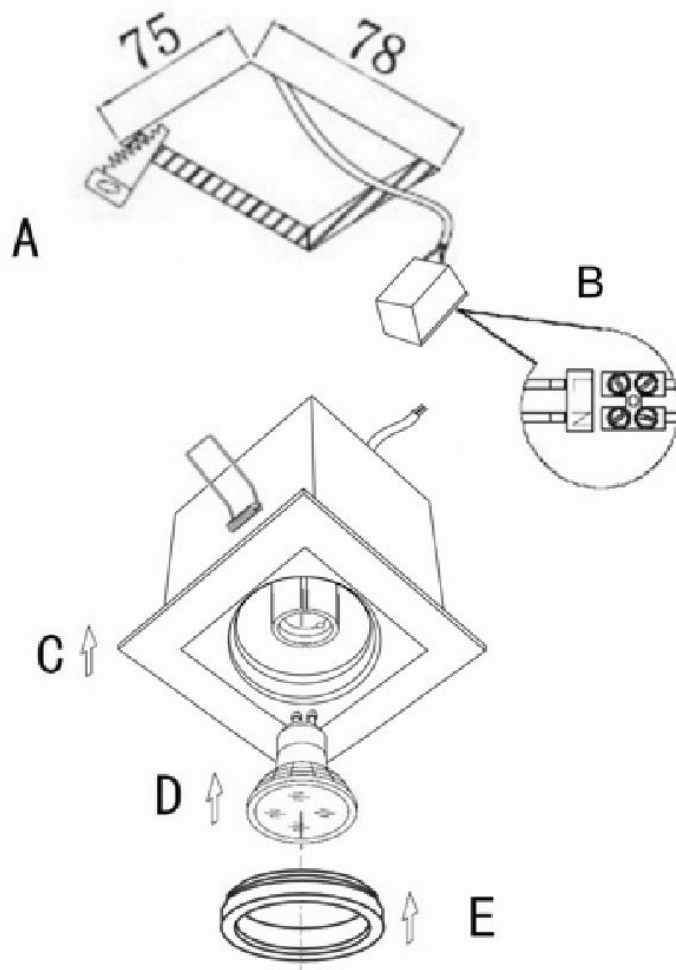

Line drawing of the item

Item number: 28900/02/12

Installation drawing

Technical details

materials used:	Metal
color:	Silver
dimmable and how is the fixture dimmable:	
size:	Height: 9.2cm Length: 9cm Width: 16.6cm Net Weight: 0.58kg
power requirements:	220-240V/~50Hz
bulb type and maximum Wattage:	GU10 Max.50W
number of bulbs:	2xGU10
IP degree:	IP20