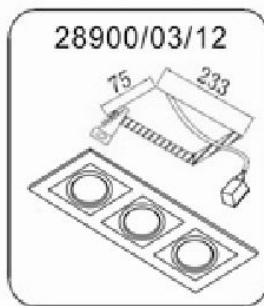

Line drawing of the item

Item number: 28900/02/12

Installation drawing

Technical details

materials used:	Metal
color:	Silver
dimmable and how is the fixture dimmable:	
size:	Height: 9.2cm Length: 9cm Width: 16.6cm Net Weight: 0.58kg
power requirements:	220-240V/~50Hz
bulb type and maximum Wattage:	GU10 Max.50W
number of bulbs:	2xGU10
IP degree:	IP20