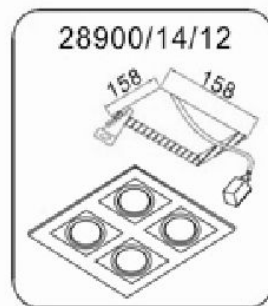

Line drawing of the item

Item number: 28900/02/12

Installation drawing

Technical details

materials used:	Metal
color:	Silver
dimmable and how is the fixture dimmable:	
size:	Height: 9.2cm Length: 9cm Width: 16.6cm Net Weight: 0.58kg
power requirements:	220-240V/~50Hz
bulb type and maximum Wattage:	GU10 Max.50W
number of bulbs:	2xGU10
IP degree:	IP20