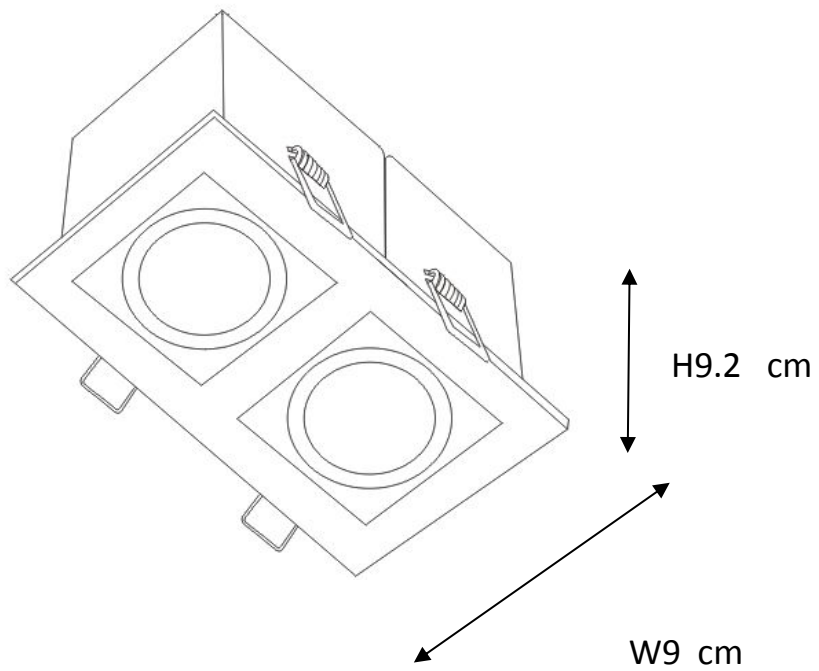

Line drawing of the item

Item number: 28900/02/12

Installation drawing

Technical details

materials used:	Metal
color:	Silver
dimmable and how is the fixture dimmable:	
size:	Height: 9.2cm Length: 9cm Width: 16.6cm Net Weight: 0.58kg
power requirements:	220-240V/~50Hz
bulb type and maximum Wattage:	GU10 Max.50W
number of bulbs:	2xGU10
IP degree:	IP20