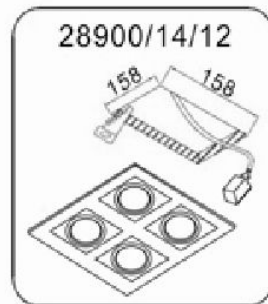

Line drawing of the item

Item number: 28900/01/12

Installation drawing

Technical details

materials used:	Metal
color:	Silver
dimmable and how is the fixture dimmable:	
size:	Height: 9cm Length: 9cm Width: 9cm Net Weight: 0.31kg
power requirements:	220-240V/~50Hz
bulb type and maximum Wattage:	GU10 Max.50W
number of bulbs:	1xGU10
IP degree:	IP20