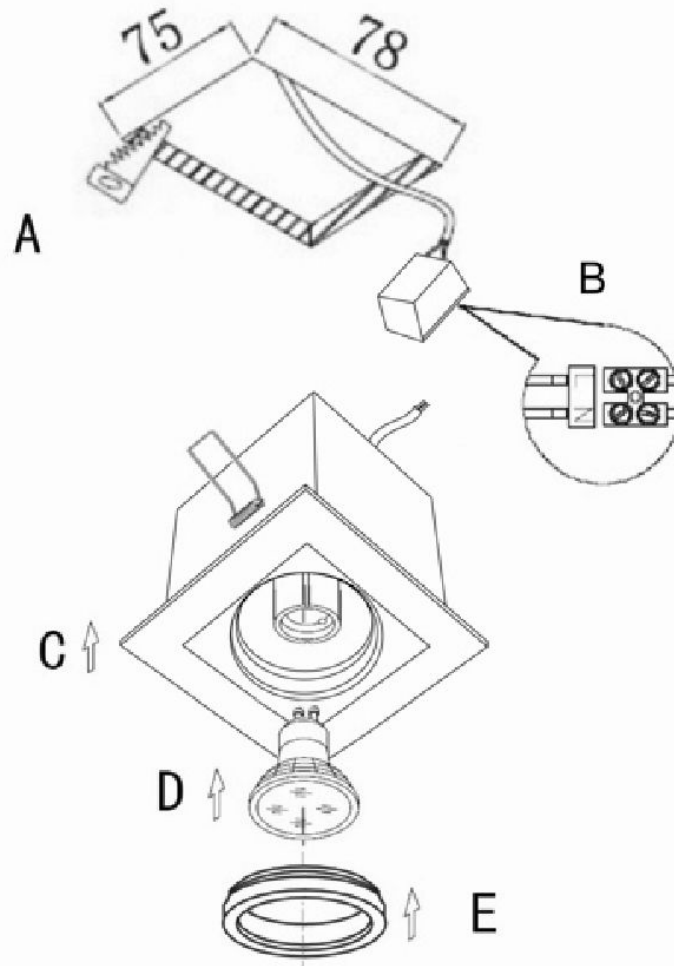

Line drawing of the item

Item number: 28900/01/12

Installation drawing

Technical details

materials used:	Metal
color:	Silver
dimmable and how is the fixture dimmable:	
size:	Height: 9cm Length: 9cm Width: 9cm Net Weight: 0.31kg
power requirements:	220-240V/~50Hz
bulb type and maximum Wattage:	GU10 Max.50W
number of bulbs:	1xGU10
IP degree:	IP20