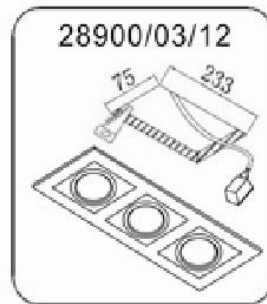

Line drawing of the item

Item number: 28900/01/12

Installation drawing

Technical details

materials used:	Metal
color:	Silver
dimmable and how is the fixture dimmable:	
size:	Height: 9cm Length: 9cm Width: 9cm Net Weight: 0.31kg
power requirements:	220-240V/~50Hz
bulb type and maximum Wattage:	GU10 Max.50W
number of bulbs:	1xGU10
IP degree:	IP20