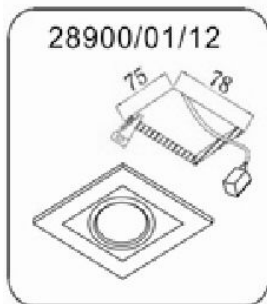

Line drawing of the item

Item number: 28900/01/12

Installation drawing

Technical details

materials used:	Metal
color:	Silver
dimmable and how is the fixture dimmable:	
size:	Height: 9cm Length: 9cm Width: 9cm Net Weight: 0.31kg
power requirements:	220-240V/~50Hz
bulb type and maximum Wattage:	GU10 Max.50W
number of bulbs:	1xGU10
IP degree:	IP20