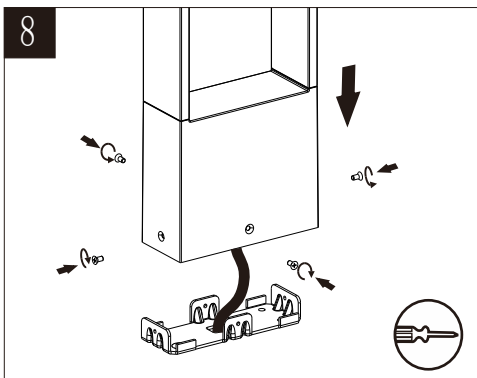

LUCIDE

Item number: 28857/61/30

Technical details

Materials used:	Aluminium+Plastic
Color:	Dark Grey
Dimmable and how is fixture dimmable	No
Size:	Height: 60cm
	Length: 15cm
	Width: 6cm
	Net weight: 1.24kg
Power requirements:	220-240V~50Hz
Bulb type and maximum wattage:	SMD LED, Max 6.5W
Number of bulbs:	36pcs SMD LED
IP degree:	IP54