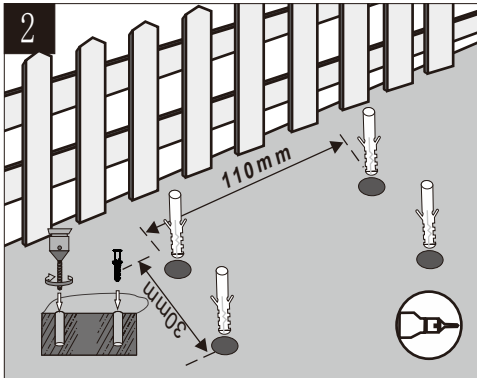

LUCIDE

Item number: 28857/61/30

Technical details

Materials used:	Aluminium+Plastic
Color:	Dark Grey
Dimmable and how is fixture dimmable	No
Size:	Height: 60cm
	Length: 15cm
	Width: 6cm
	Net weight: 1.24kg
Power requirements:	220-240V~50Hz
Bulb type and maximum wattage:	SMD LED, Max 6.5W
Number of bulbs:	36pcs SMD LED
IP degree:	IP54