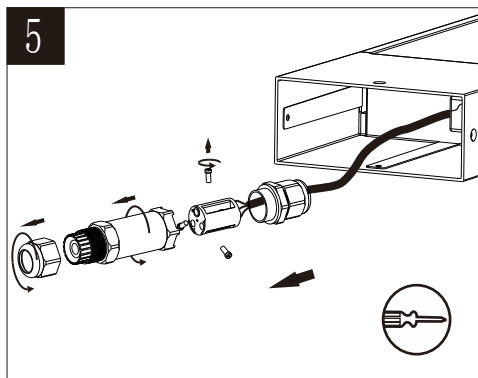

LUCIDE

Item number: 28857/61/30

Technical details

Materials used:	Aluminium+Plastic
Color:	Dark Grey
Dimmable and how is fixture dimmable	No
Size:	Height: 60cm
	Length: 15cm
	Width: 6cm
	Net weight: 1.24kg
Power requirements:	220-240V~50Hz
Bulb type and maximum wattage:	SMD LED, Max 6.5W
Number of bulbs:	36pcs SMD LED
IP degree:	IP54