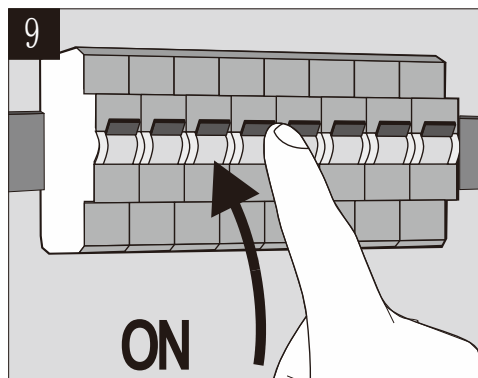

LUCIDE

Item number: 28857/61/30

Technical details

Materials used:	Aluminium+Plastic
Color:	Dark Grey
Dimmable and how is fixture dimmable	No
Size:	Height: 60cm
	Length: 15cm
	Width: 6cm
	Net weight: 1.24kg
Power requirements:	220-240V~50Hz
Bulb type and maximum wattage:	SMD LED, Max 6.5W
Number of bulbs:	36pcs SMD LED
IP degree:	IP54