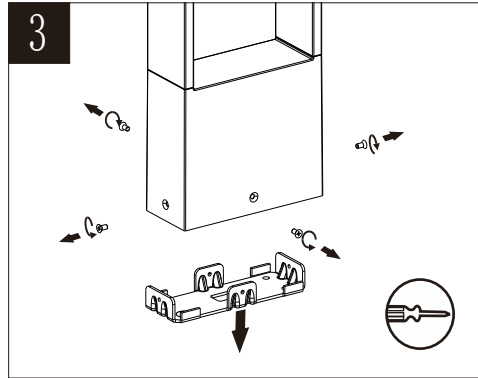

LUCIDE

Item number: 28857/61/30

Technical details

Materials used:	Aluminium+Plastic
Color:	Dark Grey
Dimmable and how is fixture dimmable	No
Size:	Height: 60cm
	Length: 15cm
	Width: 6cm
	Net weight: 1.24kg
Power requirements:	220-240V~50Hz
Bulb type and maximum wattage:	SMD LED, Max 6.5W
Number of bulbs:	36pcs SMD LED
IP degree:	IP54