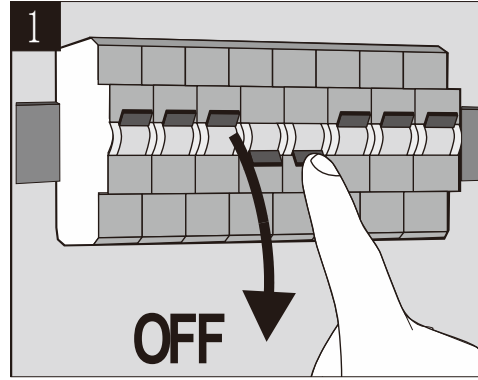

LUCIDE

Item number: 28857/61/30

Technical details

Materials used:	Aluminium+Plastic
Color:	Dark Grey
Dimmable and how is fixture dimmable	No
Size:	Height: 60cm
	Length: 15cm
	Width: 6cm
	Net weight: 1.24kg
Power requirements:	220-240V~50Hz
Bulb type and maximum wattage:	SMD LED, Max 6.5W
Number of bulbs:	36pcs SMD LED
IP degree:	IP54