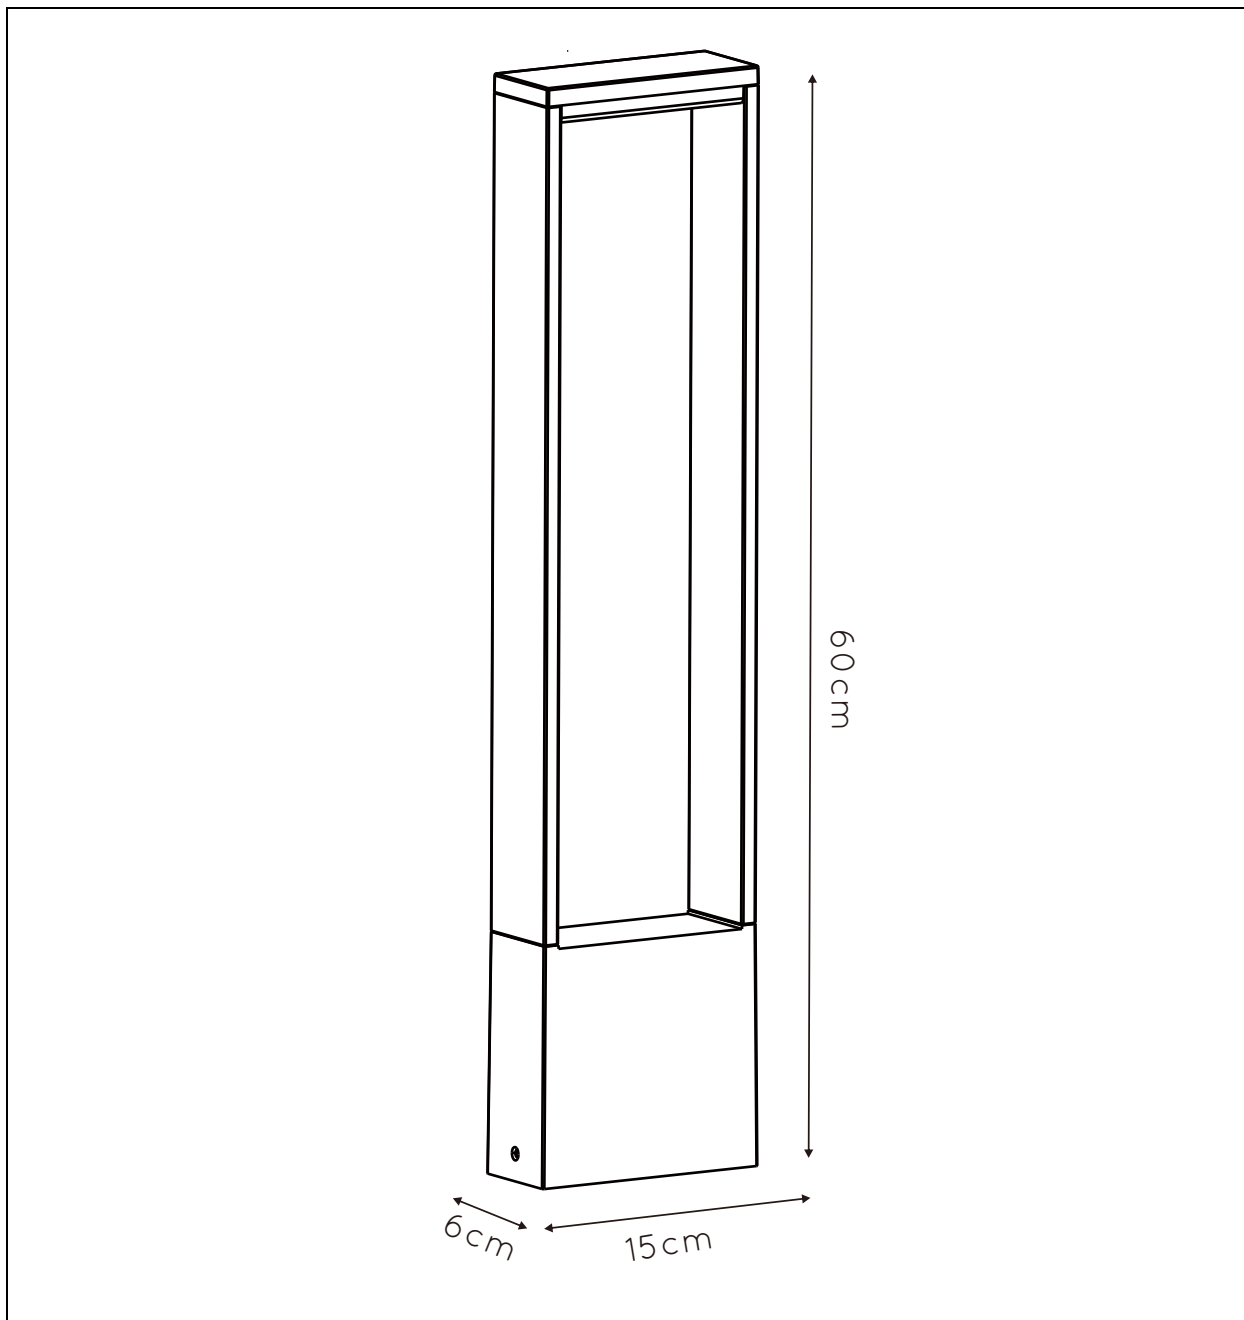

LUCIDE

Item number: 28857/61/30

Technical details

Materials used:	Aluminium+Plastic
Color:	Dark Grey
Dimmable and how is fixture dimmable	No
Size:	Height: 60cm
	Length: 15cm
	Width: 6cm
	Net weight: 1.24kg
Power requirements:	220-240V~50Hz
Bulb type and maximum wattage:	SMD LED, Max 6.5W
Number of bulbs:	36pcs SMD LED
IP degree:	IP54