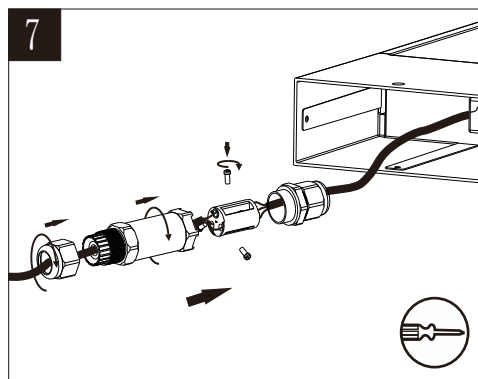

LUCIDE

Item number: 28857/61/30

Technical details

Materials used:	Aluminium+Plastic
Color:	Dark Grey
Dimmable and how is fixture dimmable	No
Size:	Height: 60cm
	Length: 15cm
	Width: 6cm
	Net weight: 1.24kg
Power requirements:	220-240V~50Hz
Bulb type and maximum wattage:	SMD LED, Max 6.5W
Number of bulbs:	36pcs SMD LED
IP degree:	IP54