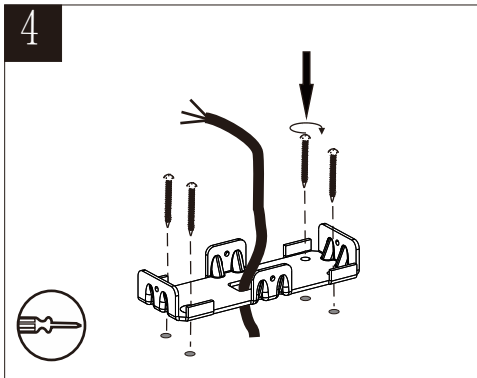

LUCIDE

Item number: 28857/61/30

Technical details

Materials used:	Aluminium+Plastic
Color:	Dark Grey
Dimmable and how is fixture dimmable	No
Size:	Height: 60cm
	Length: 15cm
	Width: 6cm
	Net weight: 1.24kg
Power requirements:	220-240V~50Hz
Bulb type and maximum wattage:	SMD LED, Max 6.5W
Number of bulbs:	36pcs SMD LED
IP degree:	IP54