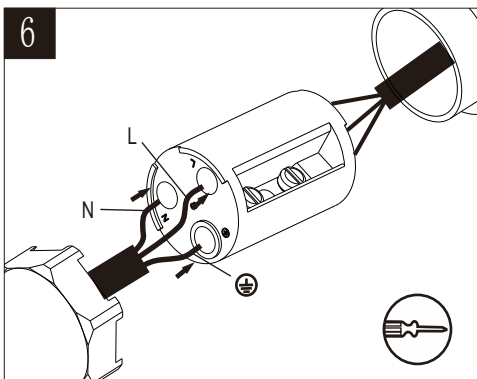

LUCIDE

Item number: 28857/61/30

Technical details

Materials used:	Aluminium+Plastic
Color:	Dark Grey
Dimmable and how is fixture dimmable	No
Size:	Height: 60cm
	Length: 15cm
	Width: 6cm
	Net weight: 1.24kg
Power requirements:	220-240V~50Hz
Bulb type and maximum wattage:	SMD LED, Max 6.5W
Number of bulbs:	36pcs SMD LED
IP degree:	IP54