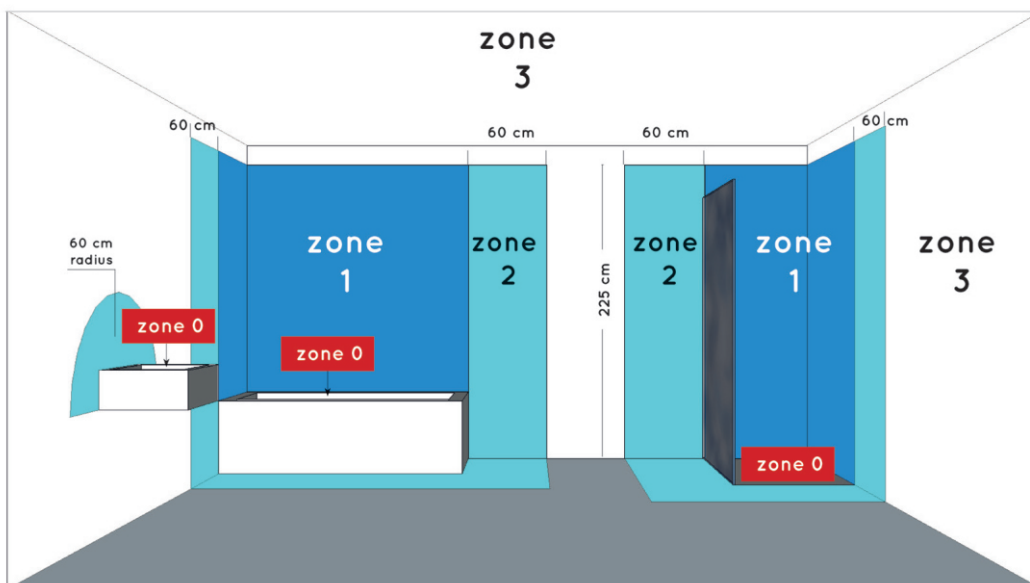

**Installation of items
in bathroom:**

Product specifications

Dimmable : Yes

Light direction : Around (diffuser)

Adjustable in height : Not adjustable In Height
(Before Installation)

Directional : 110°

Cable : No cable On Product

Cable length : - cm

Sensor : Without Sensor

Control : Light Switch Control

IP-Class : 44

Electric class : 2

Light source including ? : Yes

Lamp socket : No

Light source number : 136

Power requirements : 220-240V ~ 50Hz

Bulb type & maximum wattage : SMD 4014 LED 30W